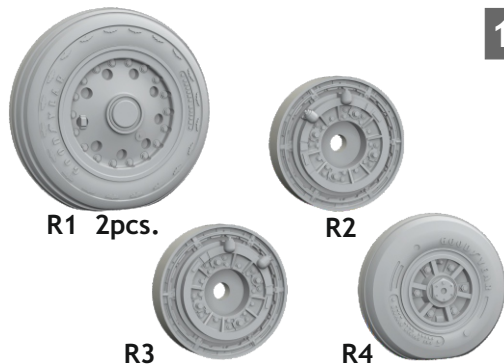

648 523 F-104 wheels early
for Kinetic kit - pro stavebnici Kinetic

1/48 scale

COLOURS

GSI Creos (GUNZE)		Mr.METAL COLOR	
AQUEOUS	Mr.COLOR		
[H 8]	[C 8]	SILVER	
[H77]	[C137]	TIRE BLACK	

648 523

F-104 wheels early
for Kinetic kit - pro stavebnici Kinetic

1/48

eduard

eduard

435 21 Obrnice 170
Czech Republic

www.eduard.com
9,95

-  REMOVE
ODSTRANIT
-  BEND
OHNOUT
-  GRIND
OBROUSIT
-  ? OPTION
VOLBA
-  DRILL HOLE
VRTAT OTVOR
-  REPLACE
NAHRADIT
-  SYMMETRICAL ASSEMBLY
SYMETRICKÁ MONTÁŽ
-  V SCRIBE THE PANEL AND HOLES
RYTI
-  C REVERSE SIDE
OTOČIT

1

H 77
C137
TIRE BLACK

2

H 77
C137
TIRE BLACK

H 8
C 8
SILVER

R2

H 8
C 8
SILVER

plastic parts

H 77
C137
TIRE BLACK

H 8
C 8
SILVER

R3 - LEFT SIDE
R2 - RIGHT SIDE