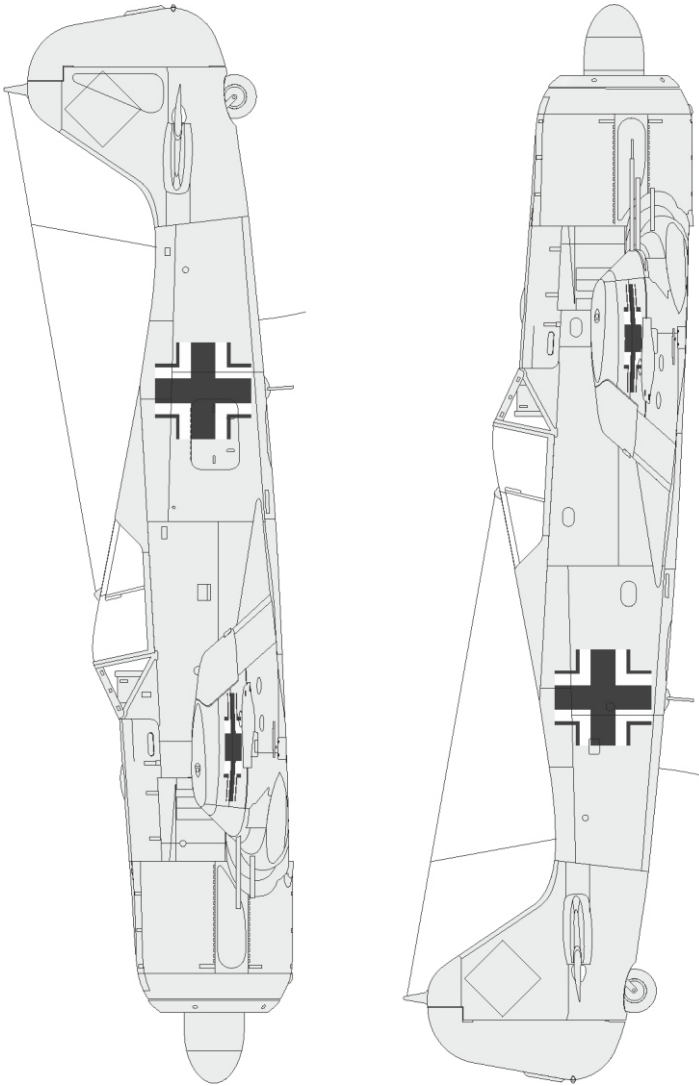

SCALE
1/48

Fw 190A-6 national insignia

ITEM #
D48052

DESIGNED EXCLUSIVELY FOR Fw 190A-6 BY EDUARD

Eduard - Model Accessories, 435 21 Obrnice 170,
Czech Republic

WWW.EDUARD.COM

D48052 Fw 190A-6 national insignia 1/48

1/48

Fw 190A-6 national insignia