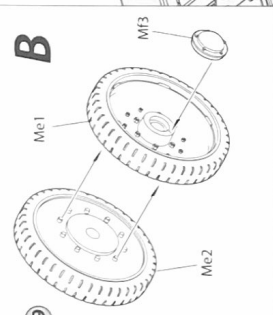

PE parts

A Only for color variant 1, 2, 3, 5, 6

B Only for color variant 4, 7

38 x10

A

B

39 x2 Repeat on the reverse side

40

x2

Each track link contains 72 tracks 36 Mh1 + 36 Mi1

41

43

42

44

45

46