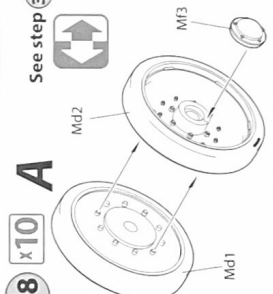

PE parts

A Only for color variant 1, 2, 3, 5, 6

B Only for color variant 4, 7

38 x10

A

B

39 x2 Repeat on the reverse side

40

x2

Each track link contains 72 tracks 36 Mh1 + 36 Mi1

41

43

42

44

45

46