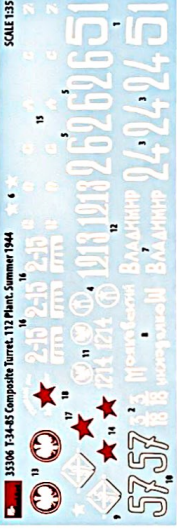

Decal Sheet