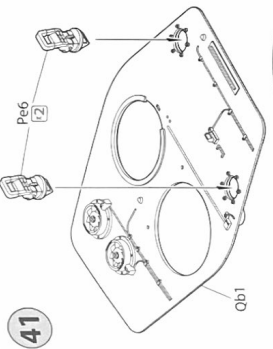

PE parts

A Only for color variant 1, 2, 3, 5, 6

B Only for color variant 4, 7

38 x10

A

B

39 x2 Repeat on the reverse side

40

x2

Each track link contains 72 tracks 36 Mh1 + 36 Mi1

41

43

42

44

45

46