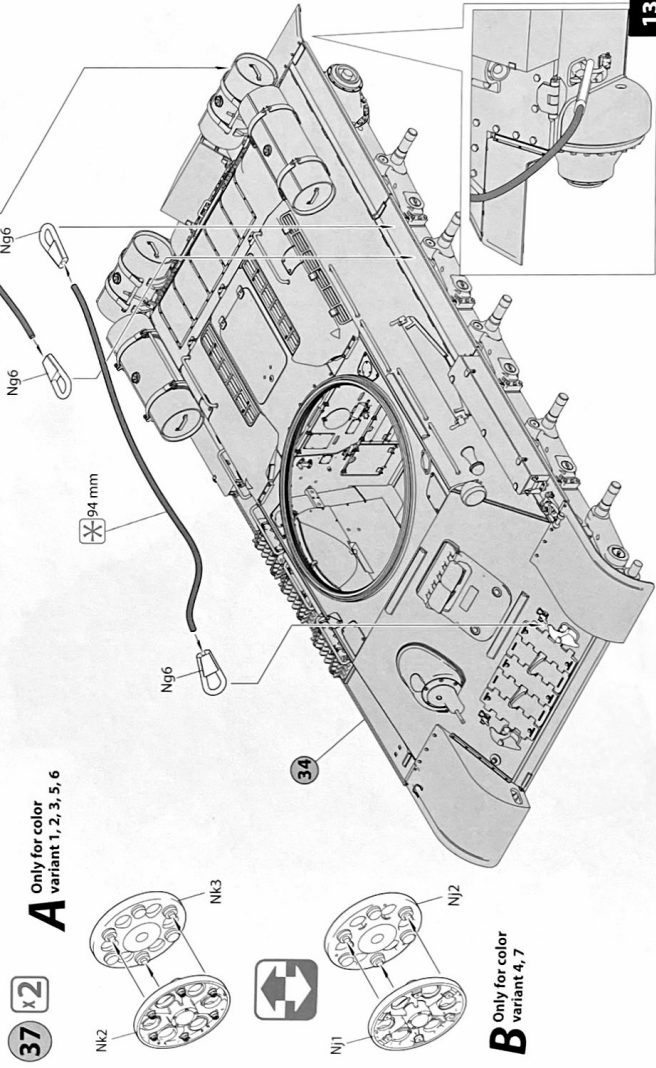

PE parts

A Only for color variant 1, 2, 3, 5, 6

B Only for color variant 4, 7

38 x10

A

B

39 x2 Repeat on the reverse side

40

x2

Each track link contains 72 tracks 36 Mh1 + 36 Mi1

41

43

42

44

45

46