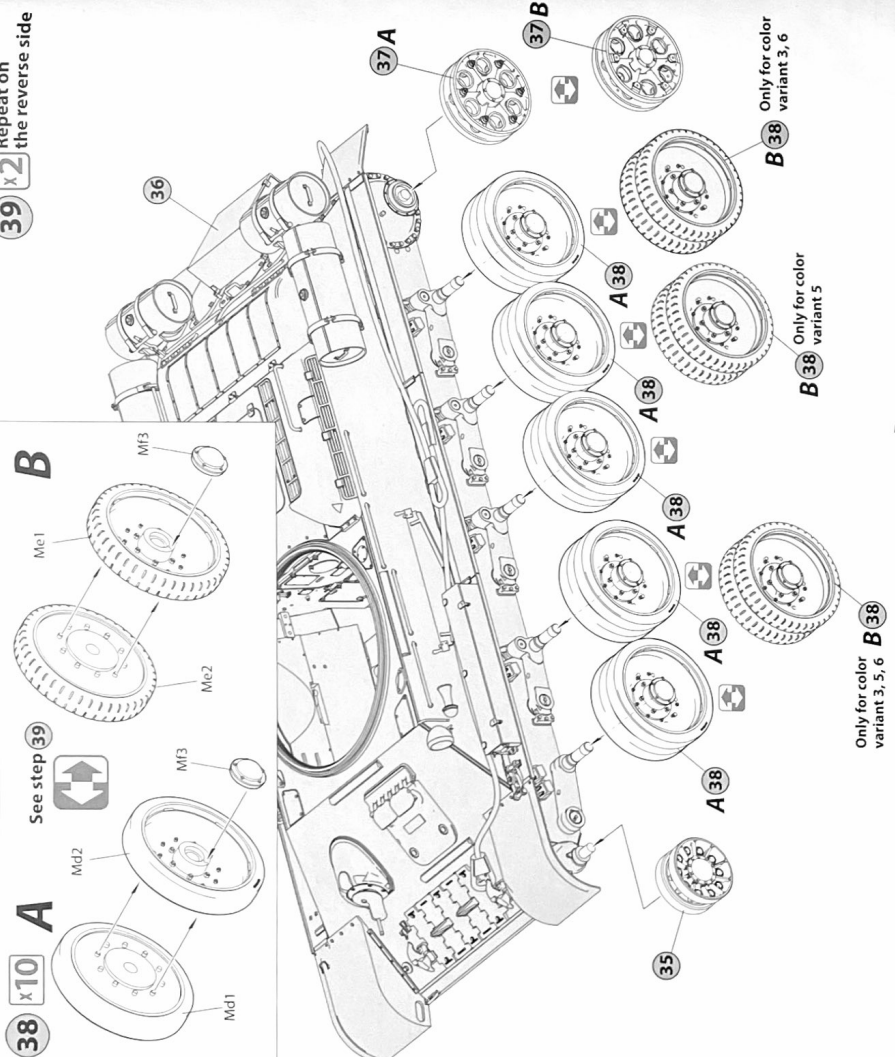

PE parts

A Only for color variant 1, 2, 3, 5, 6

B Only for color variant 4, 7

38 x10

A

B

39 x2 Repeat on the reverse side

40

x2

Each track link contains 72 tracks 36 Mh1 + 36 Mi1

41

43

42

44

45

46