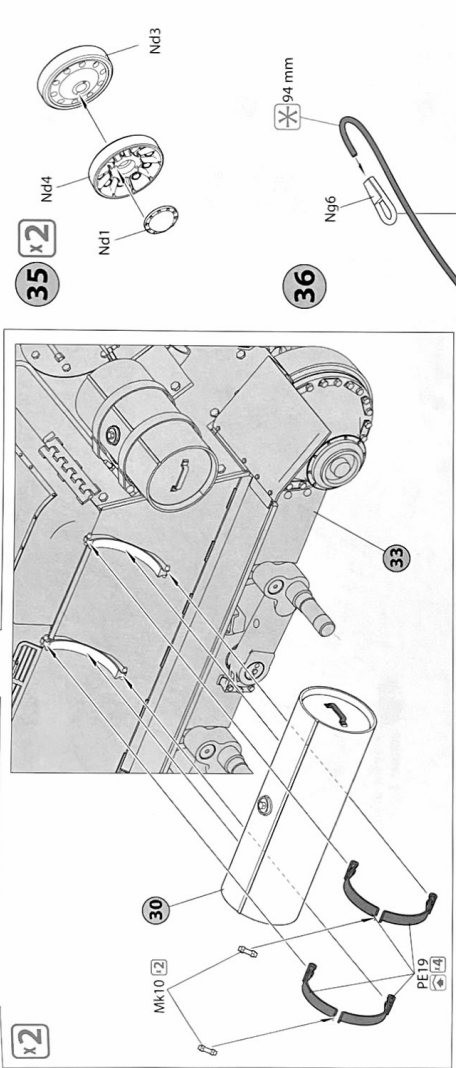

PE parts

A Only for color variant 1, 2, 3, 5, 6

B Only for color variant 4, 7

38 x10

A

B

39 x2 Repeat on the reverse side

40

x2

Each track link contains 72 tracks 36 Mh1 + 36 Mi1

41

43

42

44

45

46