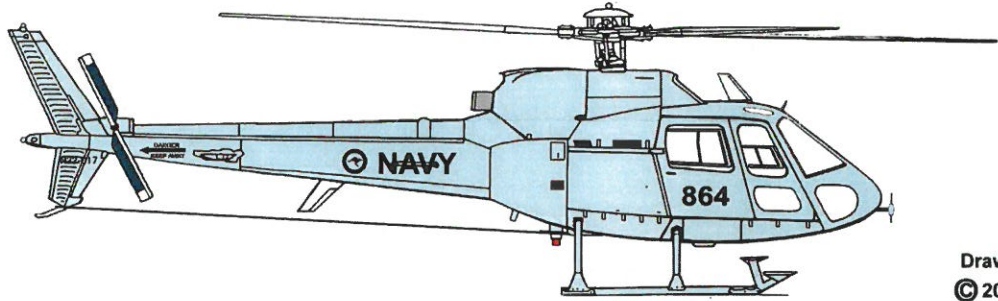

Bu No	Prefix
N22-013	860
N22-014	861
N22-015	862
N22-016	863
N22-017	864
N22-018	865

HMAS SYDNEY 11/91

GULF WAR 1990

Drawing No 512
© 2000