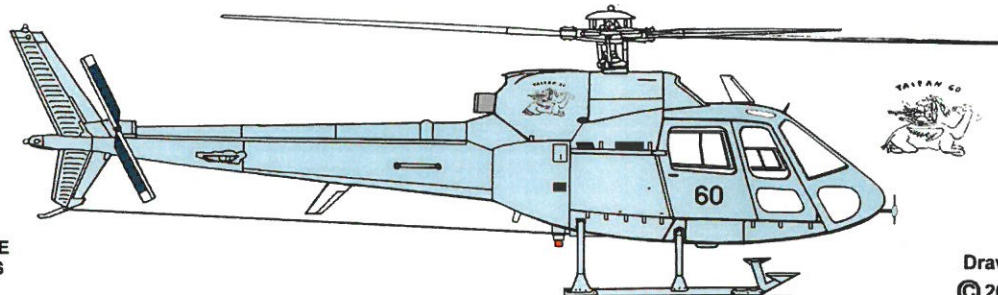

Bu No	Prefix	Ship
N22-013	860	HMAS SYDNEY
N22-014	861	HMAS DARWIN
N22-015	862	HMAS ADELAIDE
N22-017	864	HMAS SUCCESS