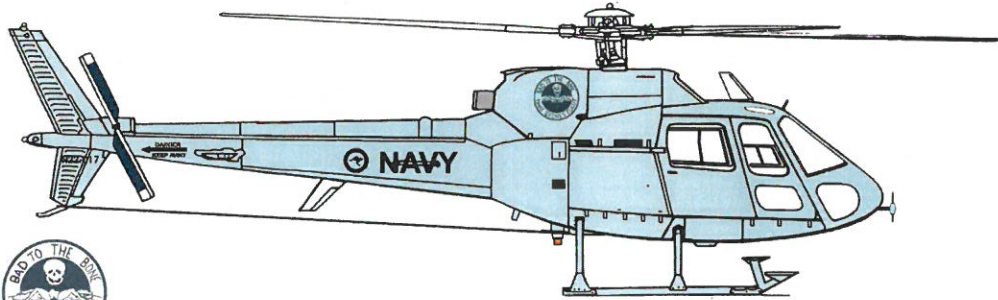

ROYAL AUSTRALIAN NAVY

AS-350B Ecureuil Squirrel

WITH CARTOONS

1999

Bu No	Prefix
N22-013	860
N22-014	861
N22-015	862
N22-016	863
N22-017	864
N22-018	865

HMAS SYDNEY 11/91

GULF WAR 1990

Drawing No 512
© 2000

Bu No	Prefix	Ship
N22-013	860	HMAS SYDNEY
N22-014	861	HMAS DARWIN
N22-015	862	HMAS ADELAIDE
N22-017	864	HMAS SUCCESS

Drawing No 510
© 2000

HAWKEYE MODELS AUSTRALIA scale 1/72

DRAWING BY STEVEN EVANS