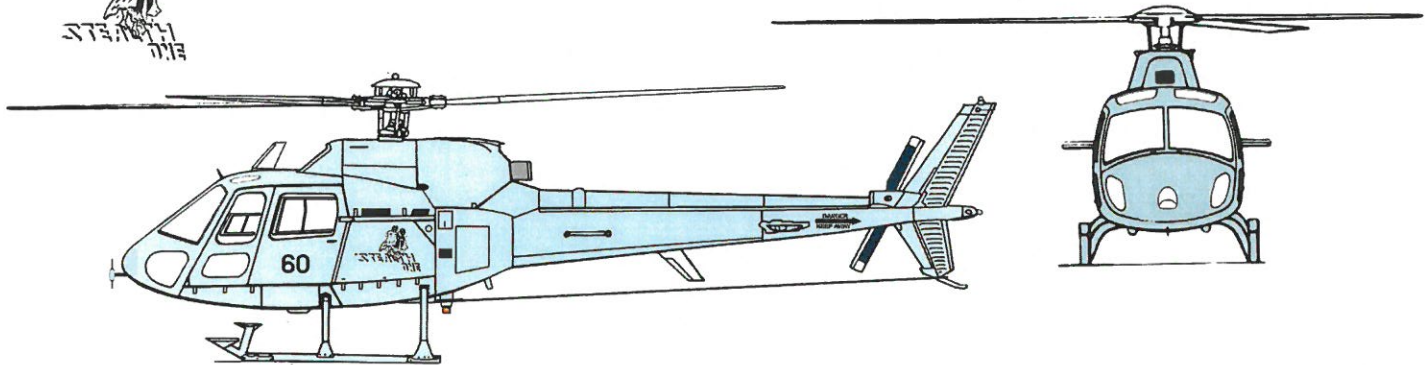

ROYAL AUSTRALIAN NAVY

AS-350B Ecureuil Squirrel

WITH CARTOONS

1999

Bu No	Prefix
N22-013	860
N22-014	861
N22-015	862
N22-016	863
N22-017	864
N22-018	865

HMAS SYDNEY 11/91

GULF WAR 1990

Drawing No 512
© 2000

Bu No	Prefix	Ship
N22-013	860	HMAS SYDNEY
N22-014	861	HMAS DARWIN
N22-015	862	HMAS ADELAIDE
N22-017	864	HMAS SUCCESS

Drawing No 510
© 2000

HAWKEYE MODELS AUSTRALIA scale 1/72

DRAWING BY STEVEN EVANS