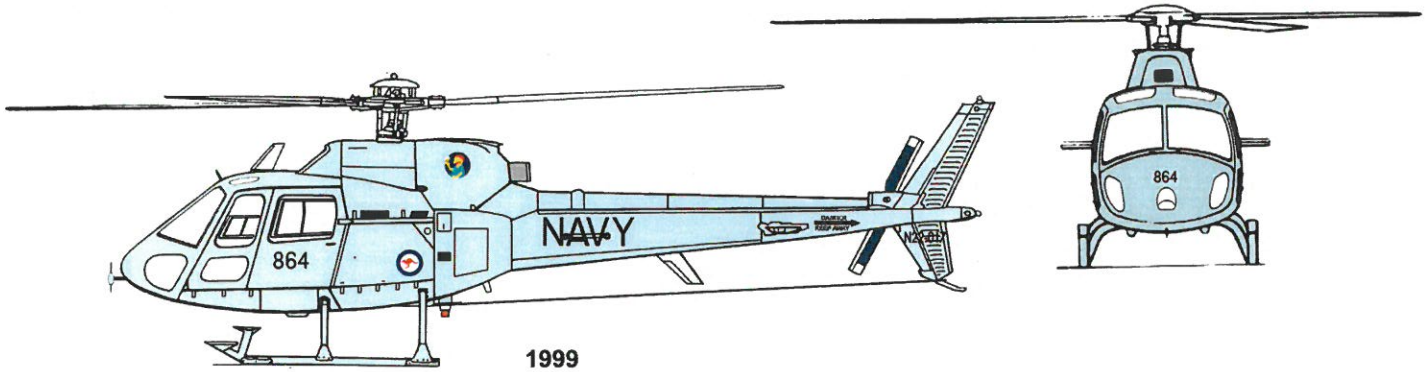

ROYAL AUSTRALIAN NAVY

AS-350B Ecureuil Squirrel

WITH CARTOONS

1999