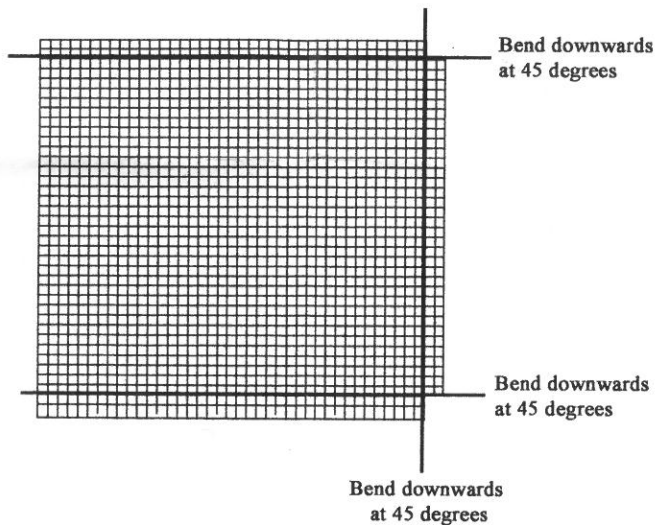

FS35210 Matilda Steel Mesh Rear Deck

2. Mounts (4)