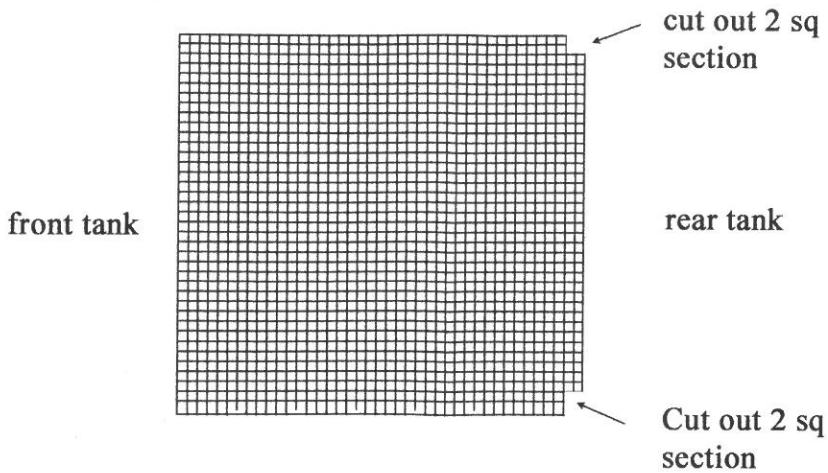

FS35210 Matilda Steel Mesh Rear Deck

2. Mounts (4)