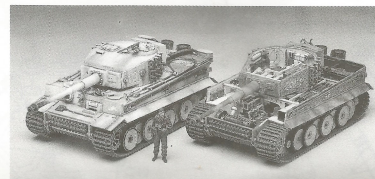

# M151A TOWMISSILE JEEP

1/35 Scale

**ACADEMY**  
HOBBY MODEL KITS

Copyright 1987 Academy Plastic Model Co., Ltd.  
273-64, Suyu-dong, Kangbuk-ku, Seoul, Korea FAX: 82-2-987-3003

- |  |              |  |               |  |           |  |                    |  |                      |
|--|--------------|--|---------------|--|-----------|--|--------------------|--|----------------------|
|  | Cement Parts |  | DO NOT cement |  | Cut away  |  | Optional parts     |  | Repeat operation     |
|  | Coller       |  | Ne pas coller |  | Couper    |  | Choix              |  | Répéter l'opération  |
|  | Kleben       |  | Nicht kleben  |  | Schneiden |  | Auswahlmöglichkeit |  | Vorgang wiederholen  |
|  | Pegar        |  | No pegar      |  | Cortar    |  | Eleccion           |  | Repetir la operación |
|  | Incollare    |  | Non incollare |  | Tagliare  |  | Scelta             |  | Repetir a operação   |
|  | Colar        |  | Não colar     |  | Cortar    |  | Opcao              |  | Repetir a operação   |
|  | Kleven       |  | Niet kleven   |  | Snijden   |  | Keuze              |  | Herhalen             |

# ARMOR SERIES

1/35 R.O.K KIFV K-200 A.P.C. 1385

1/35 TIGER I WWII TANK "EXTERIOR MODER" 1386

1/35 GERMAN TIGER-I MID PRODUCTION VERSION 1387

1/35 I.D.F M-113 FITTER 1388

1/35 M-113A1 VIETNAM VERSION 1389

1/35 USMC M-60A1 WITH M9 DOZER BLADE 1390