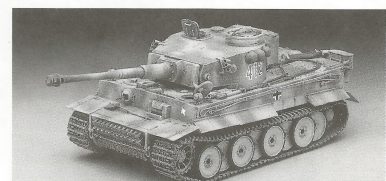

# M151A TOWMISSILE JEEP

1/35 Scale

**ACADEMY**  
HOBBY MODEL KITS

Copyright 1987 Academy Plastic Model Co., Ltd.  
273-64, Suyu-dong, Kangbuk-ku, Seoul, Korea FAX: 82-2-987-3003

- |  |              |  |               |  |           |  |                    |  |                      |
|--|--------------|--|---------------|--|-----------|--|--------------------|--|----------------------|
|  | Cement Parts |  | DO NOT cement |  | Cut away  |  | Optional parts     |  | Repeat operation     |
|  | Coller       |  | Ne pas coller |  | Couper    |  | Choix              |  | Répéter l'opération  |
|  | Kleben       |  | Nicht kleben  |  | Schneiden |  | Auswahlmöglichkeit |  | Vorgang wiederholen  |
|  | Pegar        |  | No pegar      |  | Cortar    |  | Eleccion           |  | Repetir la operación |
|  | Incollare    |  | Non incollare |  | Tagliare  |  | Scelta             |  | Repetir a operação   |
|  | Colar        |  | Não colar     |  | Cortar    |  | Opcao              |  | Repetir a operação   |
|  | Kleven       |  | Niet kleven   |  | Snijden   |  | Keuze              |  | Herhalen             |

# ARMOR SERIES

1/35 R.O.K KIFV K-200 A.P.C. 1385

1/35 TIGER I WWII TANK "EXTERIOR MODER" 1386

1/35 GERMAN TIGER-I MID PRODUCTION VERSION 1387

1/35 I.D.F M-113 FITTER 1388

1/35 M-113A1 VIETNAM VERSION 1389

1/35 USMC M-60A1 WITH M9 DOZER BLADE 1390