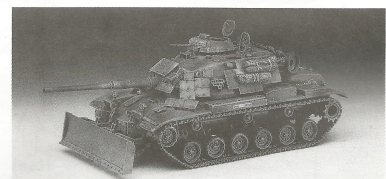

# ARMOR SERIES

1/35 R.O.K KIFV K-200 A.P.C. 1385

1/35 TIGER I WWII TANK "EXTERIOR MODER" 1386

1/35 GERMAN TIGER-I MID PRODUCTION VERSION 1387

1/35 I.D.F M-113 FITTER 1388

1/35 M-113A1 VIETNAM VERSION 1389

1/35 USMC M-60A1 WITH M9 DOZER BLADE 1390