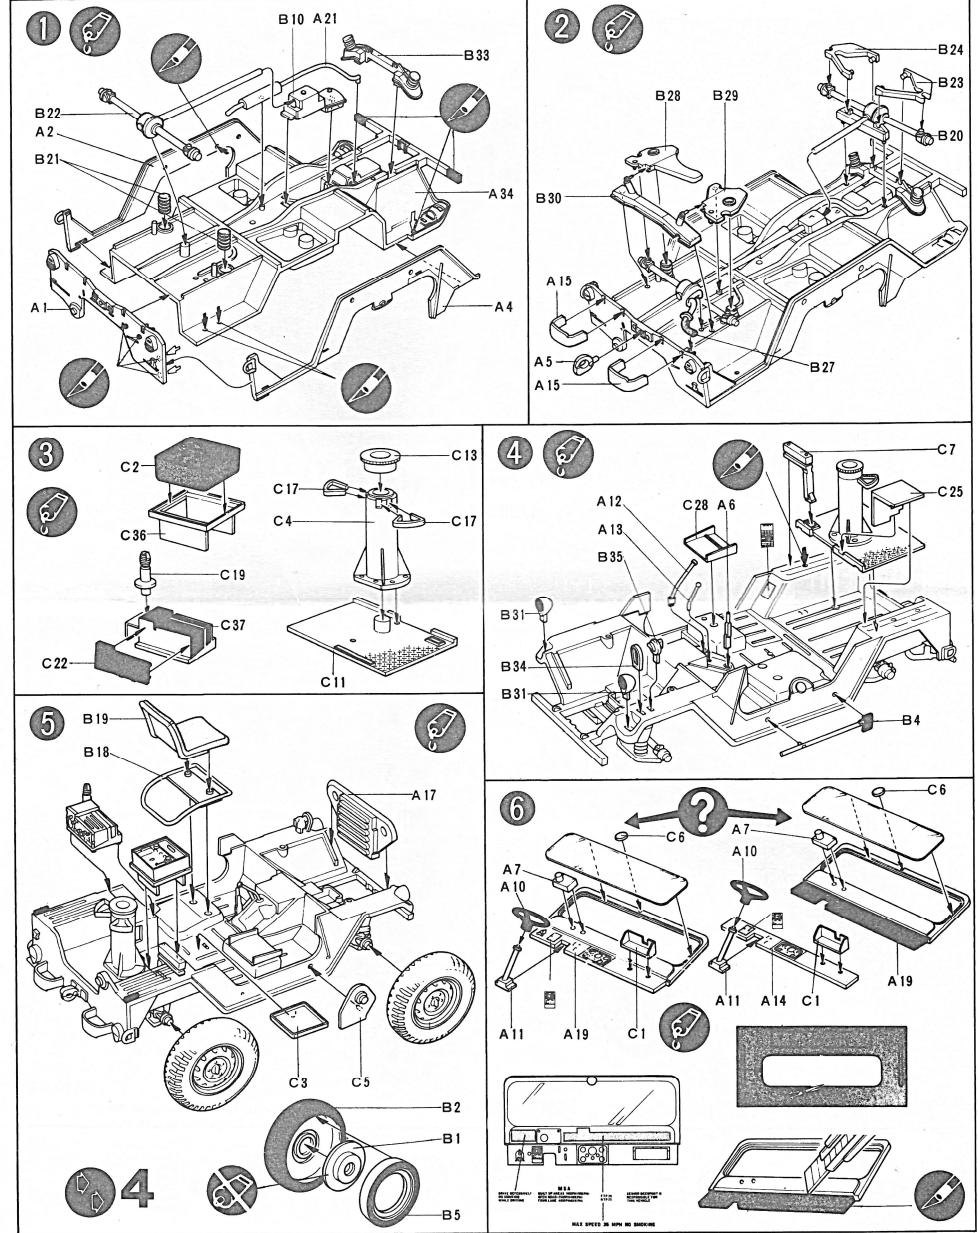

M151A TOWMISSILE JEEP

1/35 Scale

ACADEMY
HOBBY MODEL KITS

	Cement Parts		DO NOT cement		Cut away		Optional parts		Repeat operation
	Coller		Ne pas coller		Couper		Choix		Répéter l'opération
	Kleben		Nicht kleben		Schneiden		Auswahlmöglichkeit		Vorgang wiederholen
	Pegar		No pegar		Cortar		Eleccion		Repetir la operación
	Incollare		Non incollare		Tagliare		Scelta		Repetir a operação
	Colar		Não colar		Cortar		Opcao		Repetir a operação
	Kleven		Niet kleven		Snijden		Keuze		Herhalen