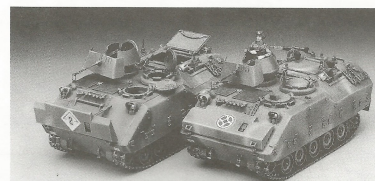

# M151A TOWMISSILE JEEP

1/35 Scale

**ACADEMY**  
HOBBY MODEL KITS

Copyright 1987 Academy Plastic Model Co., Ltd.  
273-64, Suyu-dong, Kangbuk-ku, Seoul, Korea FAX: 82-2-987-3003

- |  |              |  |               |  |           |  |                    |  |                      |
|--|--------------|--|---------------|--|-----------|--|--------------------|--|----------------------|
|  | Cement Parts |  | DO NOT cement |  | Cut away  |  | Optional parts     |  | Repeat operation     |
|  | Coller       |  | Ne pas coller |  | Couper    |  | Choix              |  | Répéter l'opération  |
|  | Kleben       |  | Nicht kleben  |  | Schneiden |  | Auswahlmöglichkeit |  | Vorgang wiederholen  |
|  | Pegar        |  | No pegar      |  | Cortar    |  | Eleccion           |  | Repetir la operación |
|  | Incollare    |  | Non incollare |  | Tagliare  |  | Scelta             |  | Repetir a operação   |
|  | Colar        |  | Não colar     |  | Cortar    |  | Opcao              |  | Repetir a operação   |
|  | Kleven       |  | Niet kleven   |  | Snijden   |  | Keuze              |  | Herhalen             |

# ARMOR SERIES

1/35 R.O.K KIFV K-200 A.P.C. 1385

1/35 TIGER I WWII TANK "EXTERIOR MODER" 1386

1/35 GERMAN TIGER-I MID PRODUCTION VERSION 1387

1/35 I.D.F M-113 FITTER 1388

1/35 M-113A1 VIETNAM VERSION 1389

1/35 USMC M-60A1 WITH M9 DOZER BLADE 1390