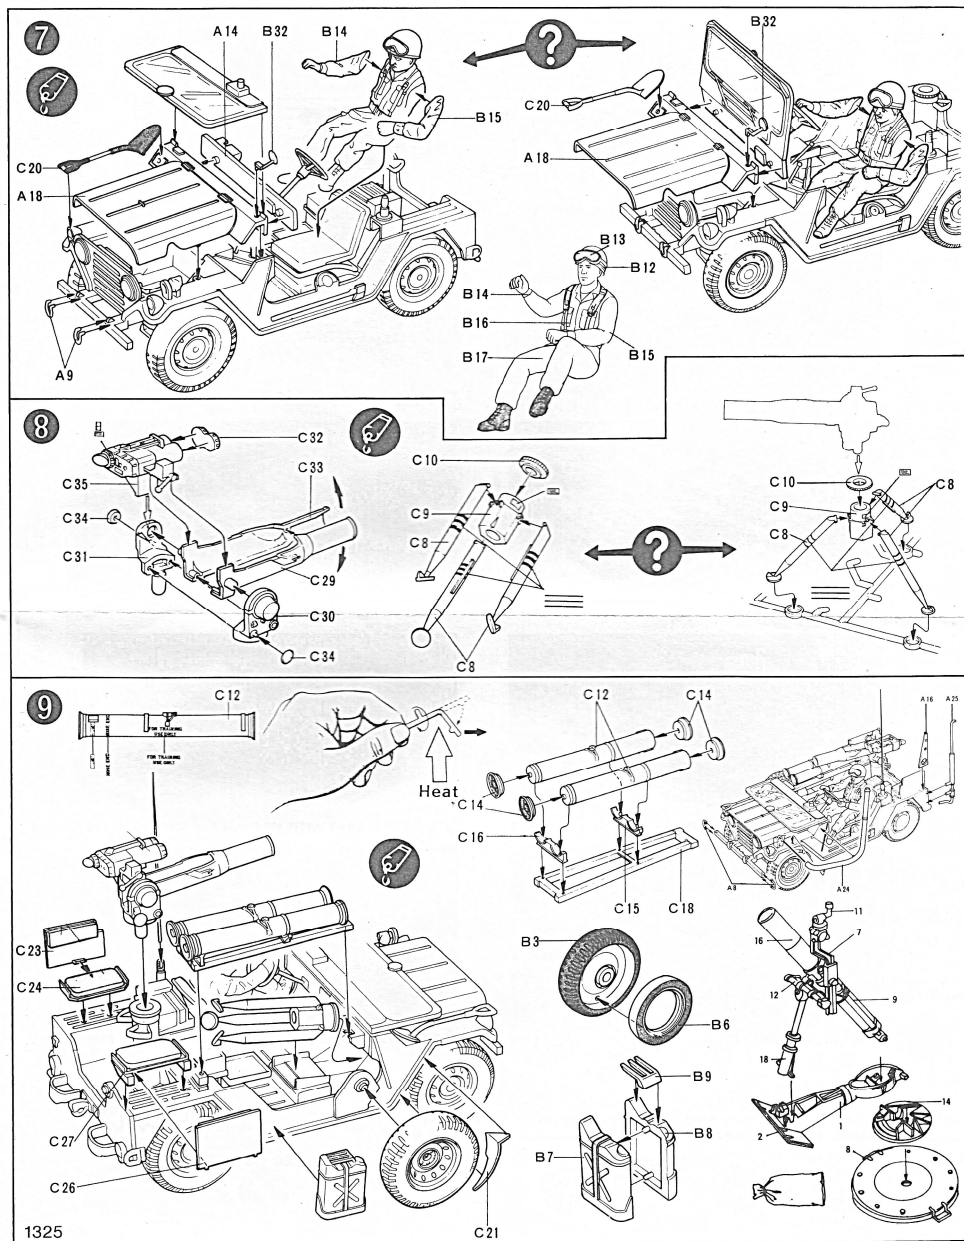

# M151A TOWMISSILE JEEP

1/35 Scale

**ACADEMY**  
HOBBY MODEL KITS

Copyright 1987 Academy Plastic Model Co., Ltd.  
273-64, Suyu-dong, Kangbuk-ku, Seoul, Korea FAX: 82-2-987-3003

- |  |              |  |               |  |           |  |                    |  |                      |
|--|--------------|--|---------------|--|-----------|--|--------------------|--|----------------------|
|  | Cement Parts |  | DO NOT cement |  | Cut away  |  | Optional parts     |  | Repeat operation     |
|  | Coller       |  | Ne pas coller |  | Couper    |  | Choix              |  | Répéter l'opération  |
|  | Kleben       |  | Nicht kleben  |  | Schneiden |  | Auswahlmöglichkeit |  | Vorgang wiederholen  |
|  | Pegar        |  | No pegar      |  | Cortar    |  | Eleccion           |  | Repetir la operación |
|  | Incollare    |  | Non incollare |  | Tagliare  |  | Scelta             |  | Repetir a operação   |
|  | Colar        |  | Não colar     |  | Cortar    |  | Opcao              |  | Repetir a operação   |
|  | Kleven       |  | Niet kleven   |  | Snijden   |  | Keuze              |  | Herhalen             |

# ARMOR SERIES

1/35 R.O.K KIFV K-200 A.P.C. 1385

1/35 TIGER I WWII TANK "EXTERIOR MODER" 1386

1/35 GERMAN TIGER-I MID PRODUCTION VERSION 1387

1/35 I.D.F M-113 FITTER 1388

1/35 M-113A1 VIETNAM VERSION 1389

1/35 USMC M-60A1 WITH M9 DOZER BLADE 1390