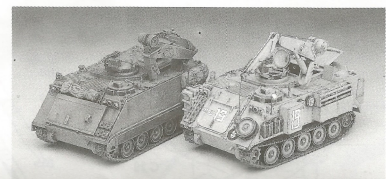

# ARMOR SERIES

1/35 R.O.K KIFV K-200 A.P.C. 1385

1/35 TIGER I WWII TANK "EXTERIOR MODER" 1386

1/35 GERMAN TIGER-I MID PRODUCTION VERSION 1387

1/35 I.D.F M-113 FITTER 1388

1/35 M-113A1 VIETNAM VERSION 1389

1/35 USMC M-60A1 WITH M9 DOZER BLADE 1390