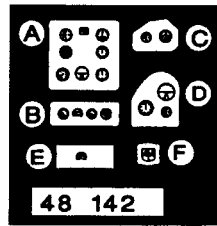

SBD-4 DAUNTLESS

1/48 scale detail set for HASEGAWA kit

48 142

- OPPOSITE SIDE
- REMOVE
- BEND
- REPLACE
- GRIND

COCKPIT

COCKPIT

PILOTS' SEAT

RADIO EQUIPMENT