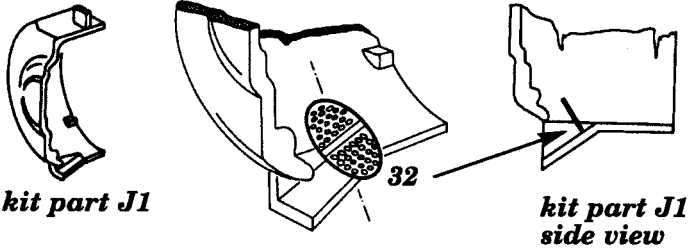

kit part J1
side view

OIL COOLER

kit part J1