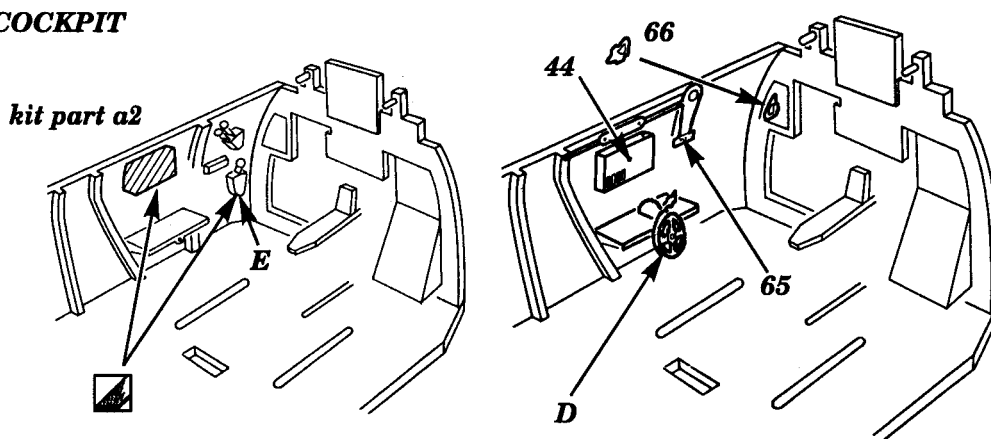

SBD-4 DAUNTLESS

1/48 scale detail set for HASEGAWA kit

48 142

- OPPOSITE SIDE
- REMOVE
- BEND
- REPLACE
- GRIND

COCKPIT

COCKPIT

PILOTS' SEAT

RADIO EQUIPMENT