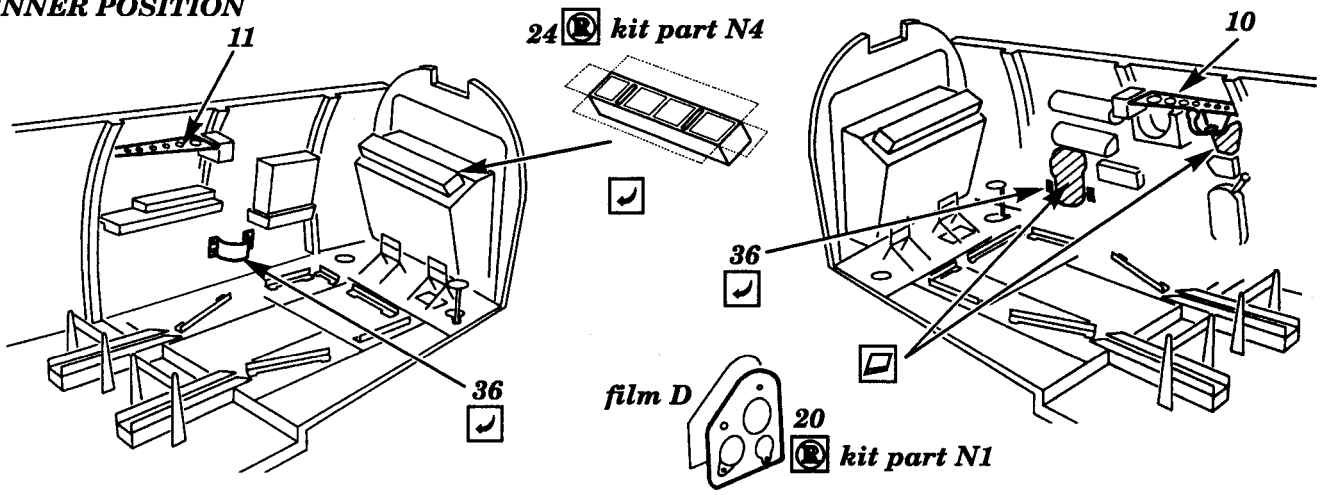

GUNNER POSITION