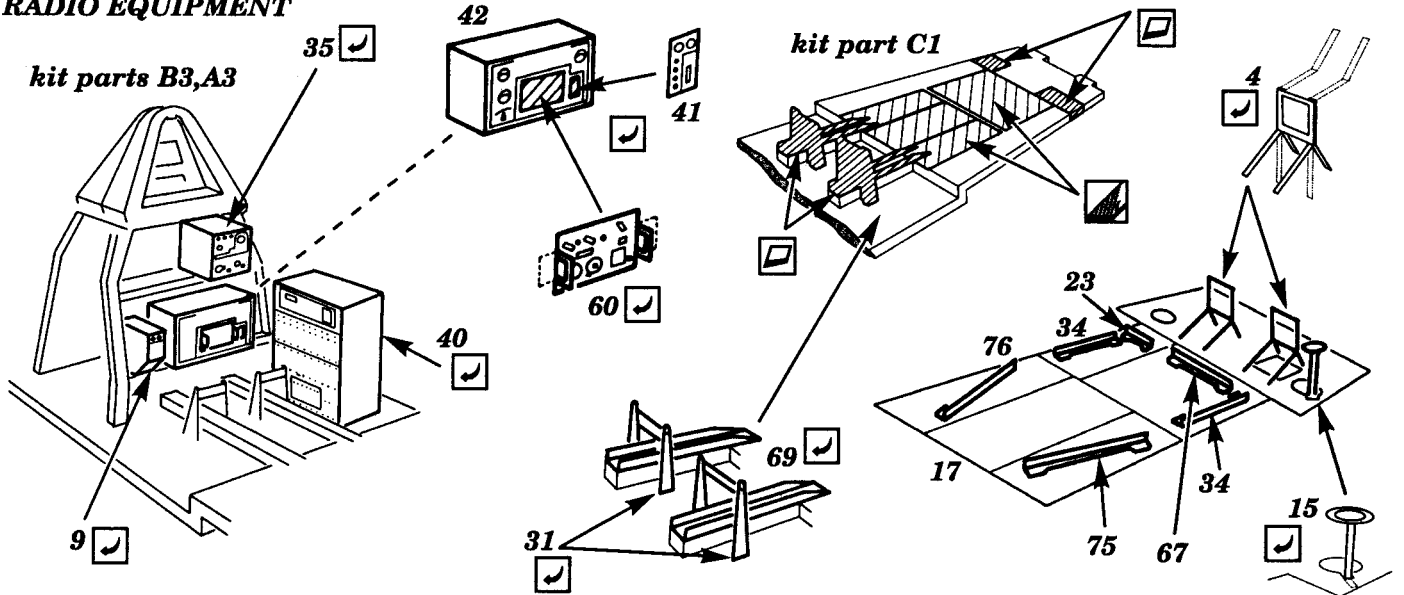

SBD-4 DAUNTLESS

1/48 scale detail set for HASEGAWA kit

48 142

- OPPOSITE SIDE
- REMOVE
- BEND
- REPLACE
- GRIND

COCKPIT

COCKPIT

PILOTS' SEAT

RADIO EQUIPMENT