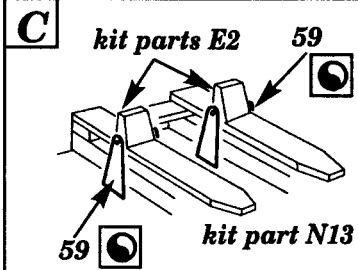

SBD-4 DAUNTLESS

1/48 scale detail set for HASEGAWA kit

48 142

- OPPOSITE SIDE
- REMOVE
- BEND
- REPLACE
- GRIND

COCKPIT

COCKPIT

PILOTS' SEAT

RADIO EQUIPMENT