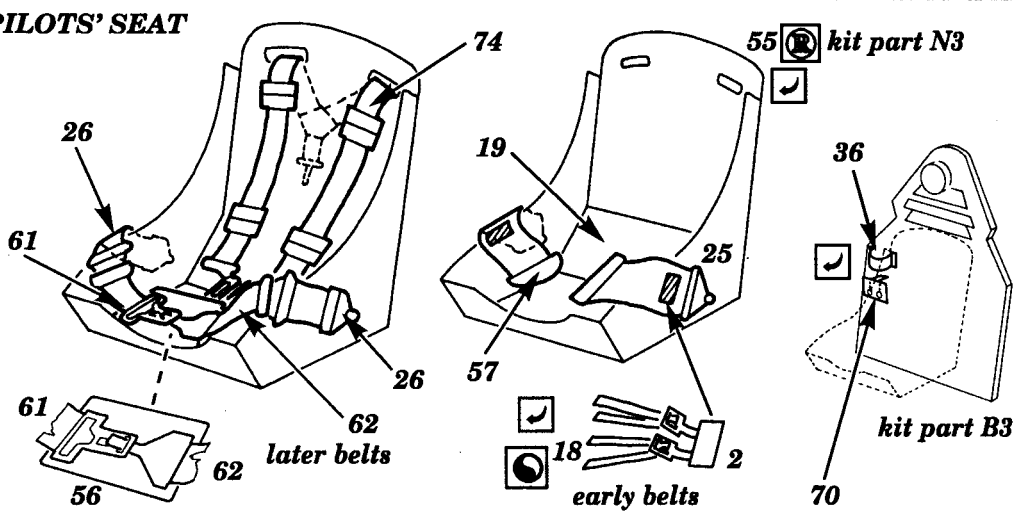

SBD-4 DAUNTLESS

1/48 scale detail set for HASEGAWA kit

48 142

- OPPOSITE SIDE
- REMOVE
- BEND
- REPLACE
- GRIND

COCKPIT

COCKPIT

PILOTS' SEAT

RADIO EQUIPMENT

GUNNER POSITION

GUNNER'S COMPARTEMENT

OIL COOLER

kit part J1

kit part J1
side view**TAIL WHEEL**

kit part S1

7

16