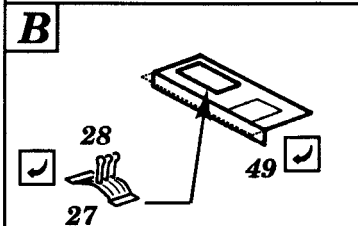

SBD-4 DAUNTLESS

1/48 scale detail set for HASEGAWA kit

48 142

- OPPOSITE SIDE
- REMOVE
- BEND
- REPLACE
- GRIND

COCKPIT

COCKPIT

PILOTS' SEAT

RADIO EQUIPMENT