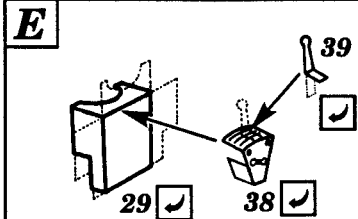

SBD-4 DAUNTLESS

1/48 scale detail set for HASEGAWA kit

48 142

- OPPOSITE SIDE
- REMOVE
- BEND
- REPLACE
- GRIND

COCKPIT

COCKPIT

PILOTS' SEAT

RADIO EQUIPMENT