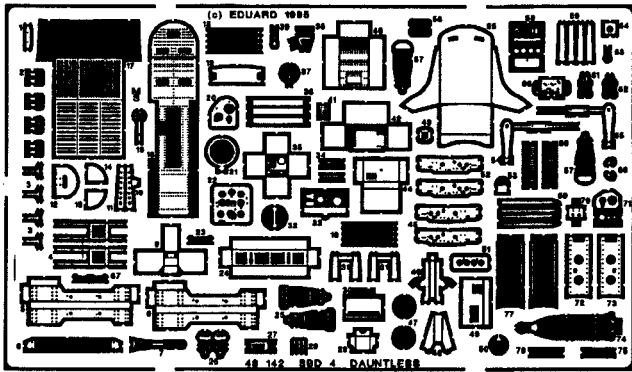

SBD-4 DAUNTLESS

1/48 scale detail set for HASEGAWA kit

48 142

- OPPOSITE SIDE
- REMOVE
- BEND
- REPLACE
- GRIND

COCKPIT

COCKPIT

PILOTS' SEAT

RADIO EQUIPMENT

GUNNER POSITION

GUNNER'S COMPARTEMENT

OIL COOLER

kit part J1

kit part J1
side view**TAIL WHEEL**

kit part S1

7

16