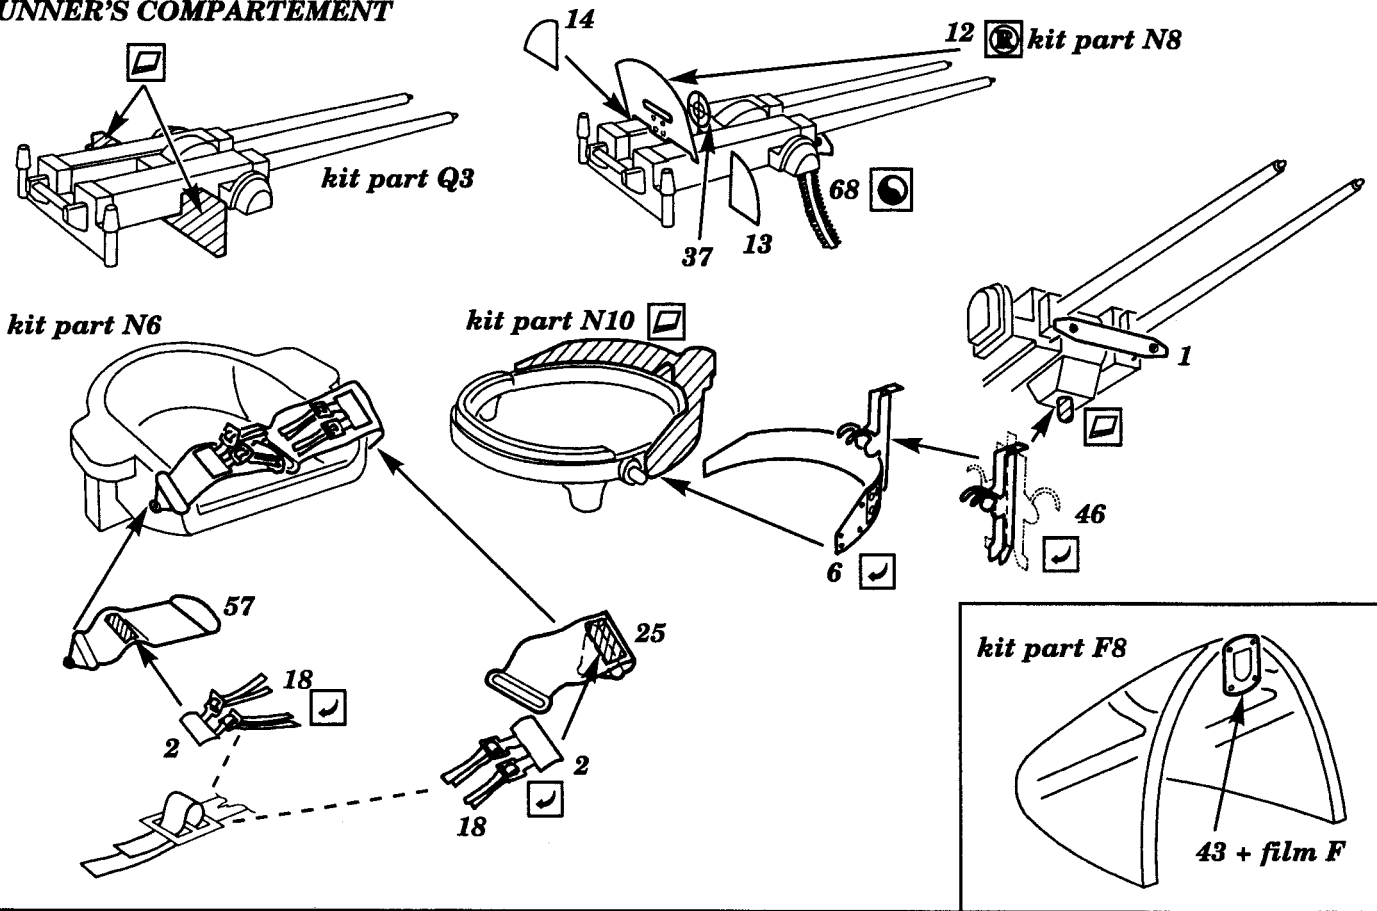

SBD-4 DAUNTLESS

1/48 scale detail set for HASEGAWA kit

48 142

- OPPOSITE SIDE
- REMOVE
- BEND
- REPLACE
- GRIND

COCKPIT

COCKPIT

PILOTS' SEAT

RADIO EQUIPMENT

GUNNER POSITION

GUNNER'S COMPARTEMENT

OIL COOLER

kit part J1

kit part J1
side view**TAIL WHEEL**

kit part S1

7

16

ARRESTING HOOK

50

48

kit part Q1

(c) EDUARD 1995

Made in Czech Republic

ANOTHER AVAILABLE PHOTO ETCHED
WW II NAVY CARRIER AIR POWER

FROM :