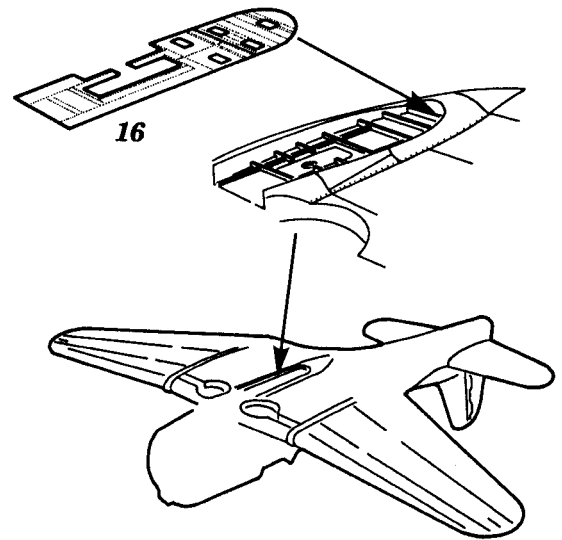

SBD-4 DAUNTLESS

1/48 scale detail set for HASEGAWA kit

48 142

- OPPOSITE SIDE
- REMOVE
- BEND
- REPLACE
- GRIND

COCKPIT

COCKPIT

PILOTS' SEAT

RADIO EQUIPMENT

GUNNER POSITION

GUNNER'S COMPARTEMENT

OIL COOLER

kit part J1

kit part J1
side view**TAIL WHEEL**

kit part S1

7

16

ANTENNA

kit part N5

21

BOMB RACKS

make 2 pcs

final assembly

3

45