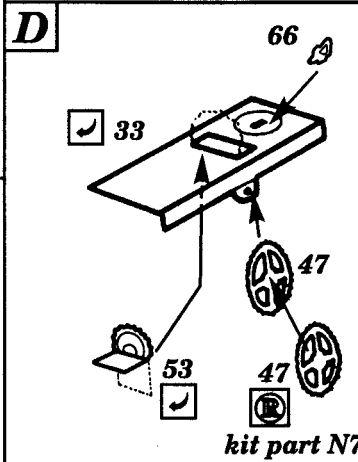

SBD-4 DAUNTLESS

1/48 scale detail set for HASEGAWA kit

48 142

- OPPOSITE SIDE
- REMOVE
- BEND
- REPLACE
- GRIND

COCKPIT

COCKPIT

PILOTS' SEAT

RADIO EQUIPMENT

GUNNER POSITION

GUNNER'S COMPARTEMENT

OIL COOLER

kit part J1

kit part J1
side view**TAIL WHEEL**

kit part S1

7

16