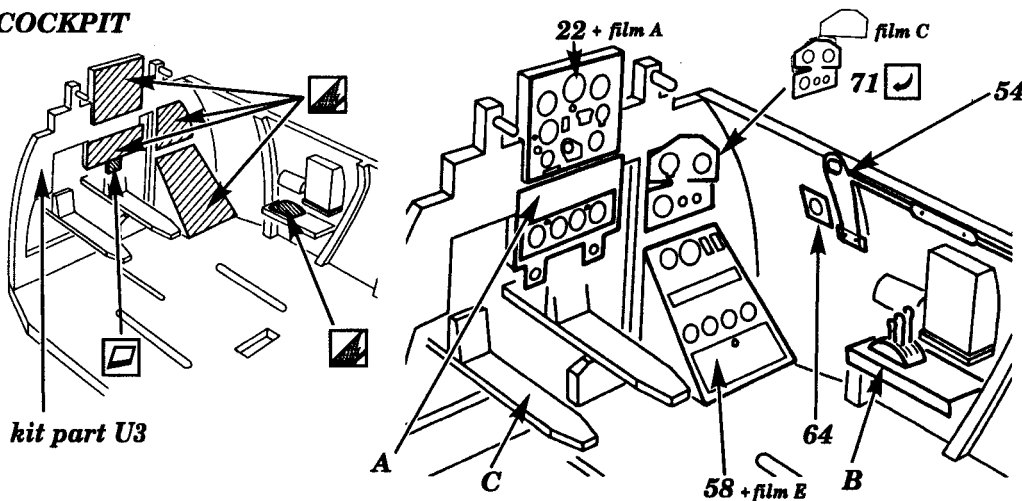

SBD-4 DAUNTLESS

1/48 scale detail set for HASEGAWA kit

48 142

- OPPOSITE SIDE
- REMOVE
- BEND
- REPLACE
- GRIND

COCKPIT

COCKPIT

PILOTS' SEAT

RADIO EQUIPMENT