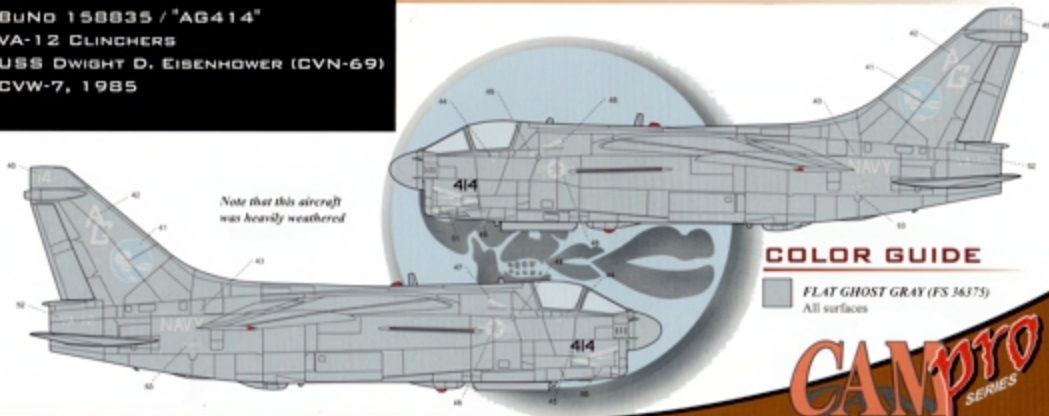

P48-001

1/48
SCALE

VOUGHT A-7E CORSAIR II

VA-271 Fleet Corsair / VA-147 Aggressives / VA-178 Blueblazes

CAMPTO
SERIES
CUSTOM AERONAUTICAL MINIATURES

WWW.CAMDECALS.COM

VOUGHT A-7E CORSAIR II

BuNo 160552 / "AC400"
 VA-72 BLUE HAWKS
 USS JOHN F. KENNEDY (CV-67)
 CVW-3, 1991
 OPERATION DESERT STORM

COLOR GUIDE

- FLAT TAN (FS 31667)
- FLAT BROWN (FS 30233)

BuNo 153830 / "NG401"
 VA-147 ARGONAUTS
 USS KITTY HAWK (CV-63)
 CVW-9, 1987

COLOR GUIDE

- FLAT GHOST GRAY (FS 36375)
All surfaces

BuNo 158835 / "AG414"
 VA-12 CLINCHERS
 USS DWIGHT D. EISENHOWER (CVN-69)
 CVW-7, 1985

*Note that this aircraft
 was heavily weathered*

COLOR GUIDE

- FLAT GHOST GRAY (FS 36375)
All surfaces

CAMP
 SERIES
CREATING AUTHENTIC SCALE MODELS