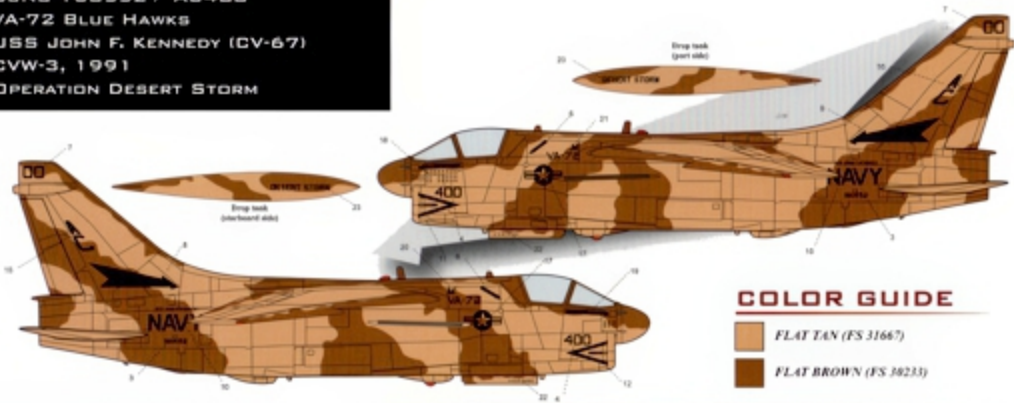

P48-001

1/48
SCALE

VOUGHT A-7E CORSAIR II

VA-271 Fleet Corsair / VA-147 Aggressives / VA-178 Blueblazes

CAMPTO
SERIES
CUSTOM AERONAUTICAL MINIATURES

WWW.CAMDECALS.COM

VOUGHT A-7E CORSAIR II

BuNo 160552 / "AC400"
 VA-72 BLUE HAWKS
 USS JOHN F. KENNEDY (CV-67)
 CVW-3, 1991
 OPERATION DESERT STORM

COLOR GUIDE

- FLAT TAN (FS 31667)
- FLAT BROWN (FS 30233)

BuNo 153830 / "NG401"
 VA-147 ARGONAUTS
 USS KITTY HAWK (CV-63)
 CVW-9, 1987

COLOR GUIDE

- FLAT GHOST GRAY (FS 36375)
All surfaces

BuNo 158835 / "AG414"
 VA-12 CLINCHERS
 USS DWIGHT D. EISENHOWER (CVN-69)
 CVW-7, 1985

*Note that this aircraft
 was heavily weathered*

COLOR GUIDE

- FLAT GHOST GRAY (FS 36375)
All surfaces

CAMP
 SERIES
CREATING AUTHENTIC SCALE MODELS