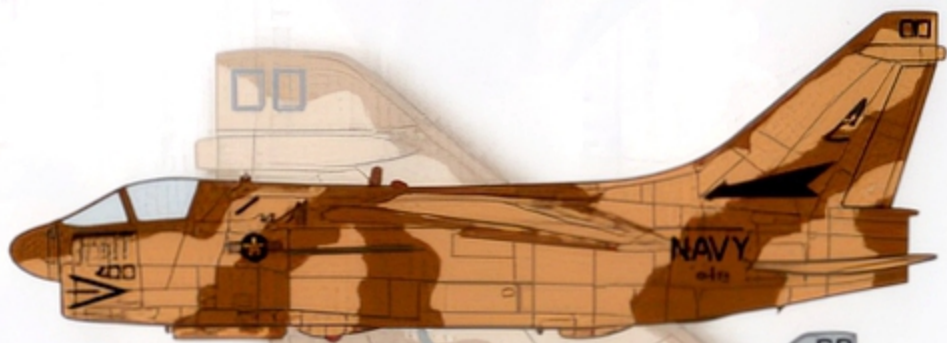

P48-001

1/48
SCALE

VOUGHT A-7E CORSAIR II

VA-271 Fleet Corsair / VA-147 Aggressives / VA-178 Blueblazes

CAMPTO
SERIES
CUSTOM AERONAUTICAL MINIATURES

WWW.CAMDECALS.COM

VOUGHT A-7E CORSAIR II

BuNo 160552 / "AC400"
 VA-72 BLUE HAWKS
 USS JOHN F. KENNEDY (CV-67)
 CVW-3, 1991
 OPERATION DESERT STORM

COLOR GUIDE

- FLAT TAN (FS 31667)
- FLAT BROWN (FS 30233)

BuNo 153830 / "NG401"
 VA-147 ARGONAUTS
 USS KITTY HAWK (CV-63)
 CVW-9, 1987

COLOR GUIDE

- FLAT GHOST GRAY (FS 36375)
All surfaces

BuNo 158835 / "AG414"
 VA-12 CLINCHERS
 USS DWIGHT D. EISENHOWER (CVN-69)
 CVW-7, 1985

*Note that this aircraft
 was heavily weathered*

COLOR GUIDE

- FLAT GHOST GRAY (FS 36375)
All surfaces

CAMP
 SERIES
CREATING AUTHENTIC SCALE MODELS