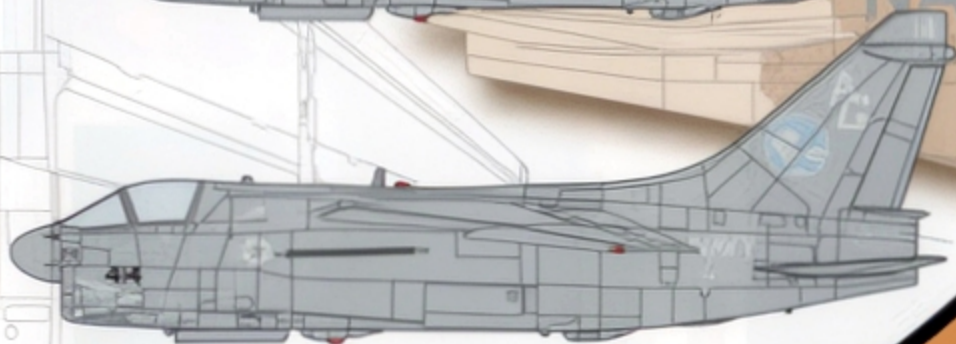

P48-001

1/48
SCALE

VOUGHT A-7E CORSAIR II

VA-271 Fleet Corsair / VA-147 Aggressives / VA-178 Blueblazes

CAMPTO
SERIES
CUSTOM AERONAUTICAL MINIATURES

WWW.CAMDECALS.COM

VOUGHT A-7E CORSAIR II

BuNo 160552 / "AC400"
 VA-72 BLUE HAWKS
 USS JOHN F. KENNEDY (CV-67)
 CVW-3, 1991
 OPERATION DESERT STORM

COLOR GUIDE

- FLAT TAN (FS 31667)
- FLAT BROWN (FS 30233)

BuNo 153830 / "NG401"
 VA-147 ARGONAUTS
 USS KITTY HAWK (CV-63)
 CVW-9, 1987

COLOR GUIDE

- FLAT GHOST GRAY (FS 36375)
All surfaces

BuNo 158835 / "AG414"
 VA-12 CLINCHERS
 USS DWIGHT D. EISENHOWER (CVN-69)
 CVW-7, 1985

*Note that this aircraft
 was heavily weathered*

COLOR GUIDE

- FLAT GHOST GRAY (FS 36375)
All surfaces

CAMP
 SERIES
CREATING AUTHENTIC SCALE MODELS