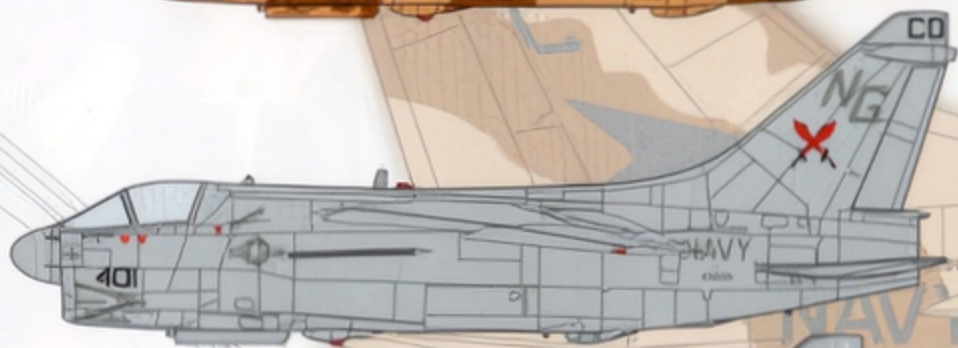

P48-001

1/48
SCALE

VOUGHT A-7E CORSAIR II

VA-271 Fleet Corsair / VA-147 Aggressives / VA-178 Blueblazes

CAMPTO
SERIES
CUSTOM AERONAUTICAL MINIATURES

WWW.CAMDECALS.COM

VOUGHT A-7E CORSAIR II

BuNo 160552 / "AC400"
 VA-72 BLUE HAWKS
 USS JOHN F. KENNEDY (CV-67)
 CVW-3, 1991
 OPERATION DESERT STORM

COLOR GUIDE

- FLAT TAN (FS 31667)
- FLAT BROWN (FS 30233)

BuNo 153830 / "NG401"
 VA-147 ARGONAUTS
 USS KITTY HAWK (CV-63)
 CVW-9, 1987

COLOR GUIDE

- FLAT GHOST GRAY (FS 36375)
All surfaces

BuNo 158835 / "AG414"
 VA-12 CLINCHERS
 USS DWIGHT D. EISENHOWER (CVN-69)
 CVW-7, 1985

*Note that this aircraft
 was heavily weathered*

COLOR GUIDE

- FLAT GHOST GRAY (FS 36375)
All surfaces

CAMP
 SERIES
CREATING AUTHENTIC SCALE MODELS