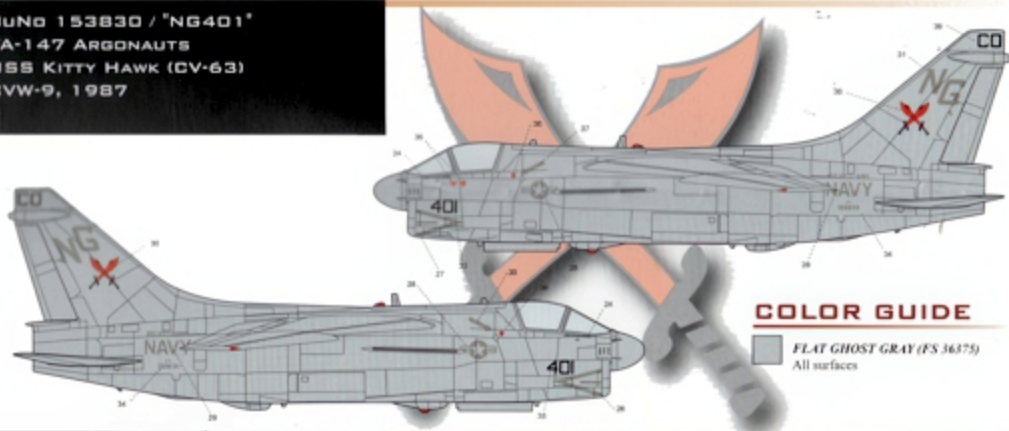

P48-001

1/48
SCALE

VOUGHT A-7E CORSAIR II

VA-271 Fleet Corsair / VA-147 Aggressives / VA-178 Blueblazes

CAMPTO
SERIES
CUSTOM AERONAUTICAL MINIATURES

WWW.CAMDECALS.COM

VOUGHT A-7E CORSAIR II

BuNo 160552 / "AC400"
 VA-72 BLUE HAWKS
 USS JOHN F. KENNEDY (CV-67)
 CVW-3, 1991
 OPERATION DESERT STORM

COLOR GUIDE

- FLAT TAN (FS 31667)
- FLAT BROWN (FS 30233)

BuNo 153830 / "NG401"
 VA-147 ARGONAUTS
 USS KITTY HAWK (CV-63)
 CVW-9, 1987

COLOR GUIDE

- FLAT GHOST GRAY (FS 36375)
All surfaces

BuNo 158835 / "AG414"
 VA-12 CLINCHERS
 USS DWIGHT D. EISENHOWER (CVN-69)
 CVW-7, 1985

*Note that this aircraft
 was heavily weathered*

COLOR GUIDE

- FLAT GHOST GRAY (FS 36375)
All surfaces

CAMP
 SERIES
CREATING AUTHENTIC SCALE MODELS