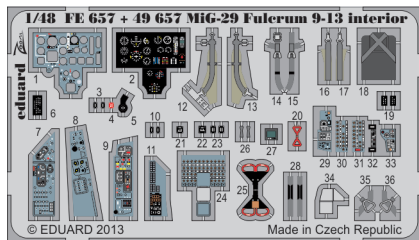

ORIGINAL KIT PARTS
PŮVODNÍ DÍLY STAVEBNICE

PHOTO-ETCHED PARTS
LEPTANÉ DÍLY

PARTS TO BE REMOVED
DÍLY K ODSTRANĚNÍ

FILL
TMELIT

2 pcs.

ball pen

D8, D14
D9, D15

*For further detail sets look for **eduard** 49 657 MiG-29 Fulcrum 9-13 interior S.A. (not included in this set)*

*For further detail sets look for **eduard** 48 787 MiG-29 9-13 exterior (not included in this set)*