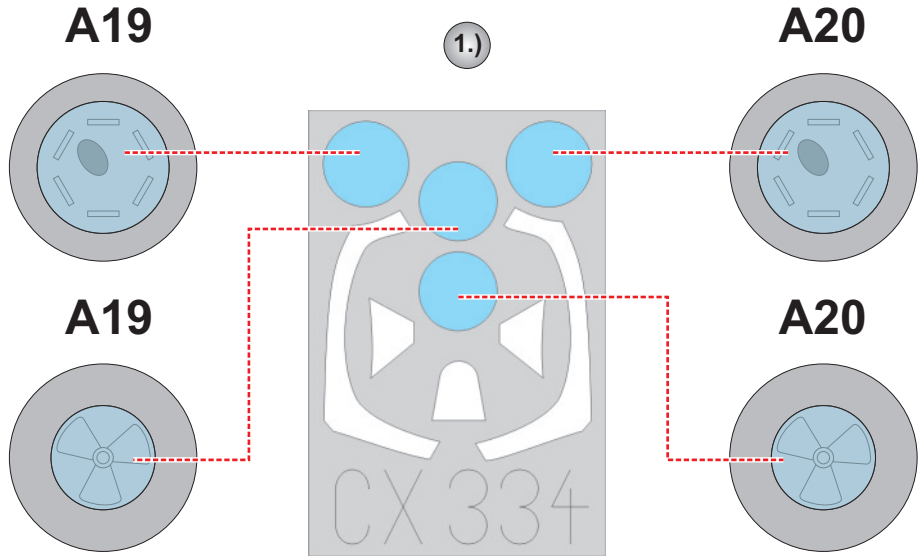

eduard  
MASK

CX 334

# Spitfire F Mk.22 1/72

The die-cut mask for accurate canopy frame painting of the  
*Airfix* scale 1/72 KIT

3.)  
LIQUID MASK ■