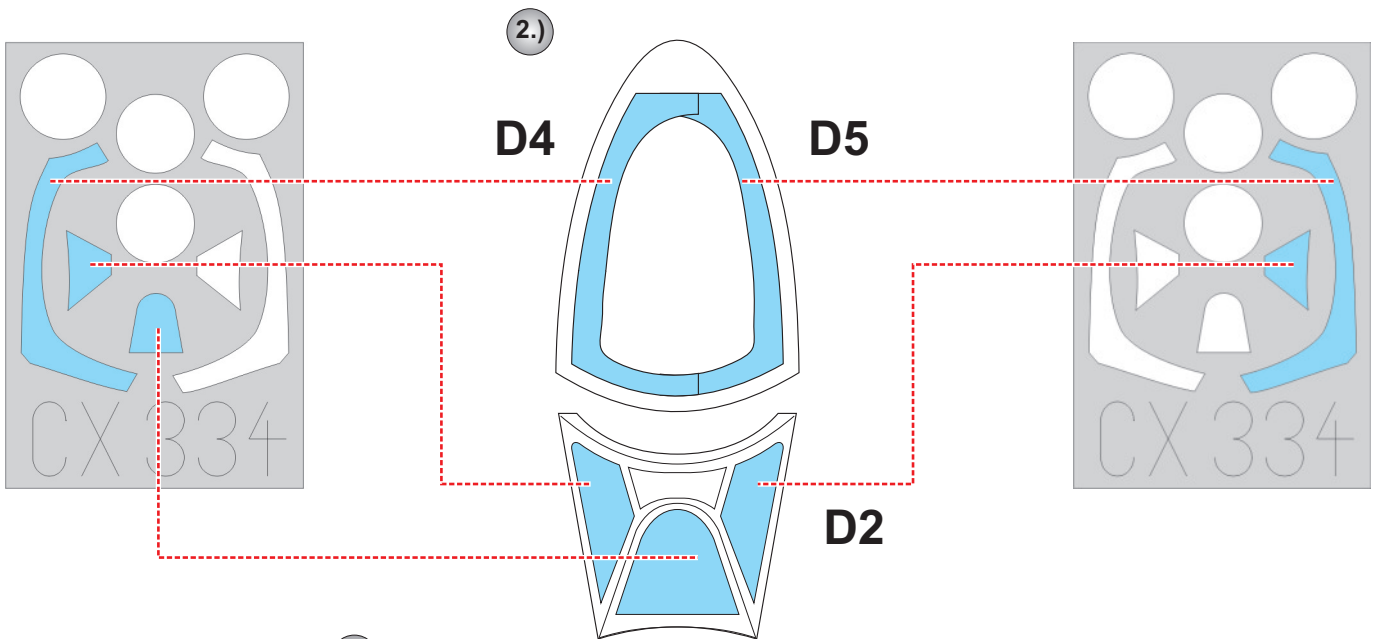

eduard  
MASK

CX 334

# Spitfire F Mk.22 1/72

The die-cut mask for accurate canopy frame painting of the  
*Airfix* scale 1/72 KIT

3.)  
LIQUID MASK ■