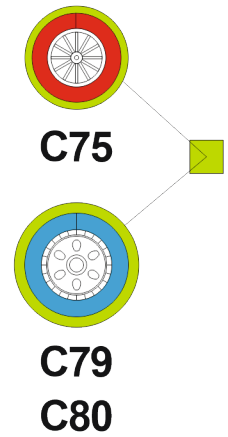

F-86F-25/30 TFace

EX1091

for kit AIRFIX

scale 1/48

F7 ● ● F8

LIQUID MASK

OUTSIDE

INNER

LIQUID MASK