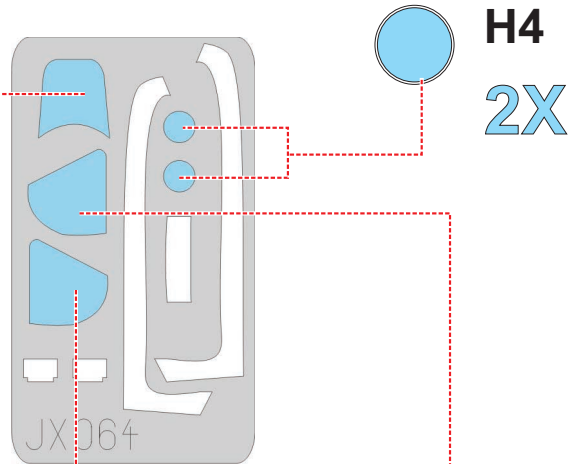

eduard
MASK

JX 064

P-51D Mustang 1/32

The die-cut mask for accurate canopy frame painting of the
Dragon scale 1/32 KIT

LIQUID MASK ■