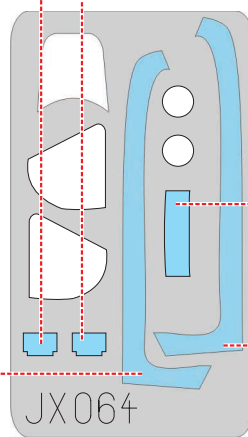

eduard
MASK

JX 064

P-51D Mustang 1/32

The die-cut mask for accurate canopy frame painting of the
Dragon scale 1/32 KIT

LIQUID MASK ■