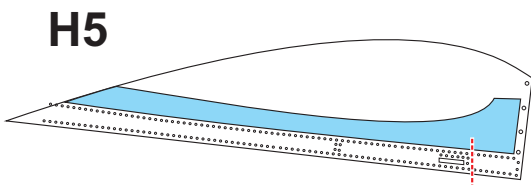

eduard
MASK

JX 064

P-51D Mustang 1/32

The die-cut mask for accurate canopy frame painting of the
Dragon scale 1/32 KIT

LIQUID MASK ■