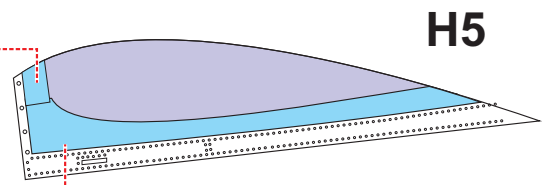

eduard
MASK

JX 064

P-51D Mustang 1/32

The die-cut mask for accurate canopy frame painting of the
Dragon scale 1/32 KIT

LIQUID MASK ■