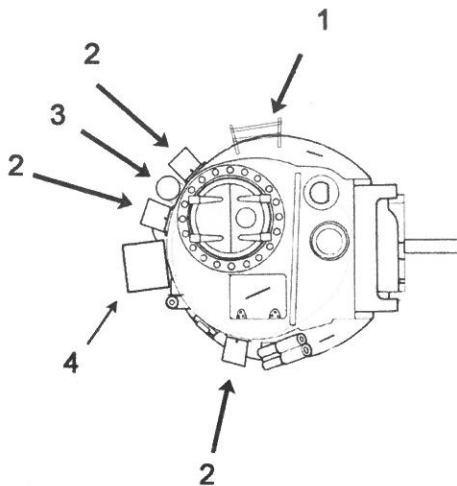

# FS35204 Australian Matilda Conversion

## Parts

1. Turret Stowage
2. Turret Stowage Boxes (3)
3. Tube
4. Ammo Box Stowage
5. Phone Box
6. Fuel Racks (2)
7. Track Shields (2)
8. Shield Mounts (4)
9. Shield Locks (2)
10. Turret Ring (long sides)
11. Turret Ring (short front)
12. Rear Steps (2)

Track Guard assembly