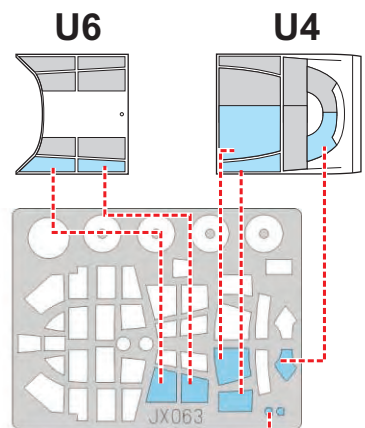

eduard
MASK

JX 063

Ju 87D Stuka 1/32

The die-cut mask for accurate canopy frame painting of the
Hasegawa scale 1/32 KIT

4.) **INTERIOR COLOR**

5.) **CAMOUFLAGE COLOR**