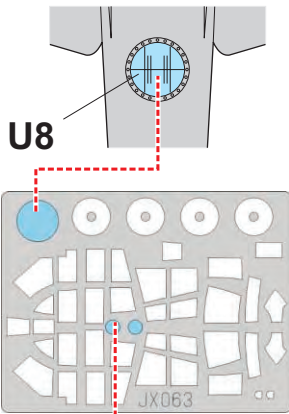

eduard
MASK

JX 063

Ju 87D Stuka 1/32

The die-cut mask for accurate canopy frame painting of the
Hasegawa scale 1/32 KIT

4.) **INTERIOR COLOR**

5.) **CAMOUFLAGE COLOR**