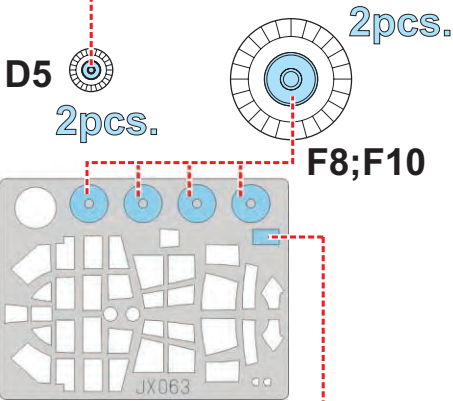

eduard
MASK

JX 063

Ju 87D Stuka 1/32

The die-cut mask for accurate canopy frame painting of the
Hasegawa scale 1/32 KIT

4.) **INTERIOR COLOR**

5.) **CAMOUFLAGE COLOR**