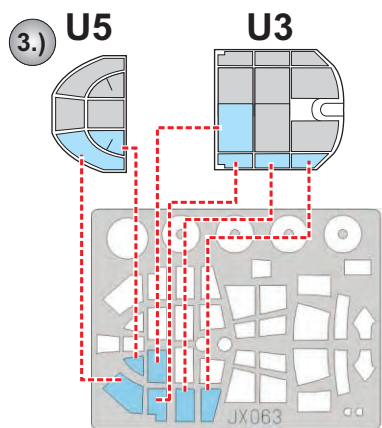

eduard
MASK

JX 063

Ju 87D Stuka 1/32

The die-cut mask for accurate canopy frame painting of the
Hasegawa scale 1/32 KIT

4.) **INTERIOR COLOR**

5.) **CAMOUFLAGE COLOR**