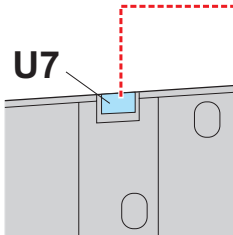

eduard
MASK

JX 063

Ju 87D Stuka 1/32

The die-cut mask for accurate canopy frame painting of the
Hasegawa scale 1/32 KIT

4.) **INTERIOR COLOR**

5.) **CAMOUFLAGE COLOR**