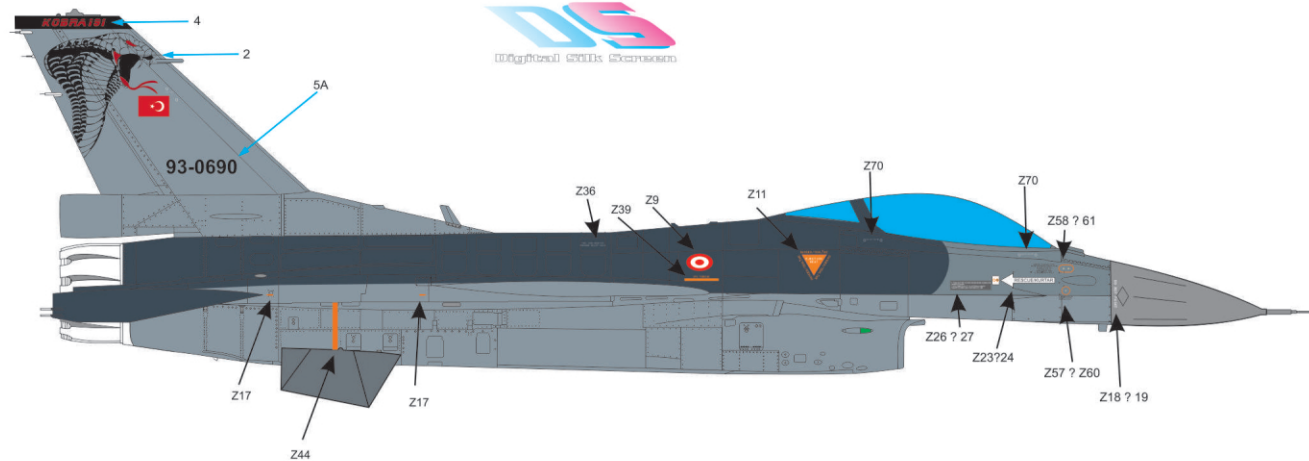

191. KOBRA Squadron New Tail

Dbt-01413

General Dynamics F-16 C Fighting Falcon

191 Kobra Squadron
New Tail-2023

Dbt-01413

1/48

Military Aviation Series

Versions