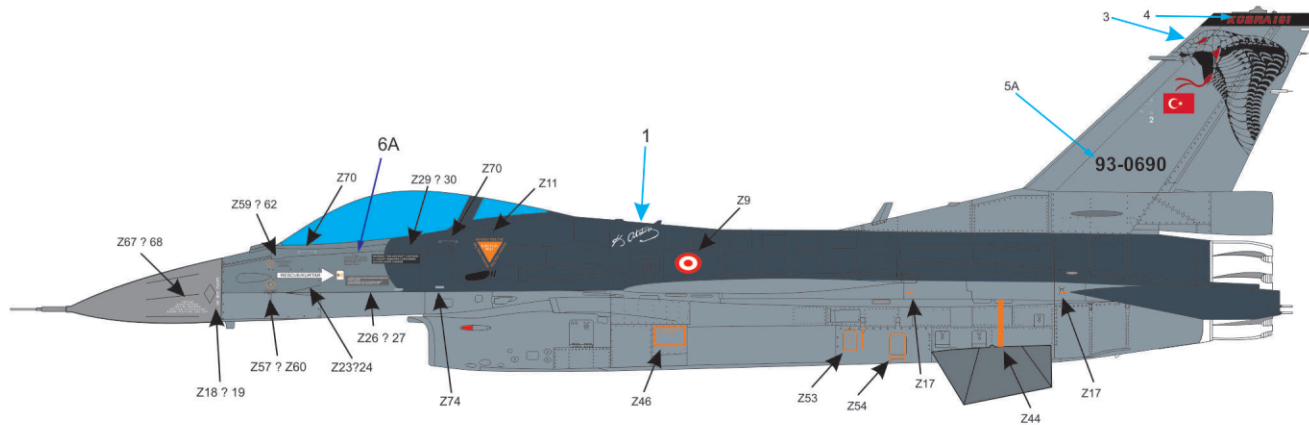

191. KOBRA Squadron New Tail

Dbt-01413

General Dynamics F-16 C Fighting Falcon

191 Kobra Squadron
New Tail-2023

Dbt-01413

1/48

Military Aviation Series

Versions