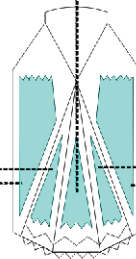

# F-117 Nighthawk

FOR Revell / Monogram 1/48 KIT

52

53

4x

50

19

2x

20

2x

28