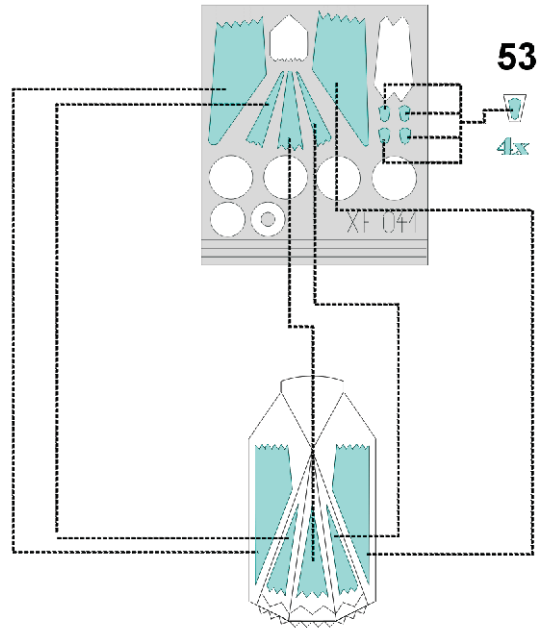

# F-117 Nighthawk

FOR Revell / Monogram 1/48 KIT

52

53

4x

50

19

2x

20

2x

28