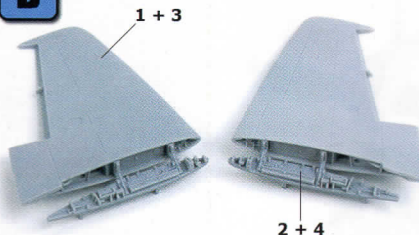

Wolfpack

www.wolfpack-d.com

Hawker Sea Fury Wing Fold set for Airfix 1/48

WW48024

**1/48
Scale**

Work by Honghwan Jang

*Total : 4 resin parts

A

(A) Folding detail parts

Part.1 : Right / Part. 2 : Left
Remove unnecessary parts.

B

(B) Outer wings

* () are opposite numbers.

C

(C) Folding part install

Please cut the inside of the wing parts to 0.5mm in thickness and insert the resin parts.