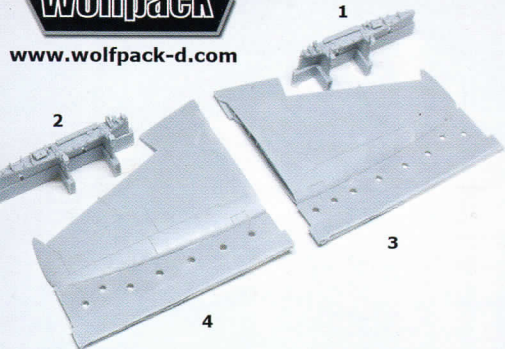

Wolfpack

www.wolfpack-d.com

Hawker Sea Fury Wing Fold set for Airfix 1/48

WW48024

**1/48
Scale**

Work by Honghwan Jang

*Total : 4 resin parts

A

(A) Folding detail parts

Part.1 : Right / Part. 2 : Left
Remove unnecessary parts.

B

(B) Outer wings

* () are opposite numbers.

C

(C) Folding part install

Please cut the inside of the wing parts to 0.5mm in thickness and insert the resin parts.