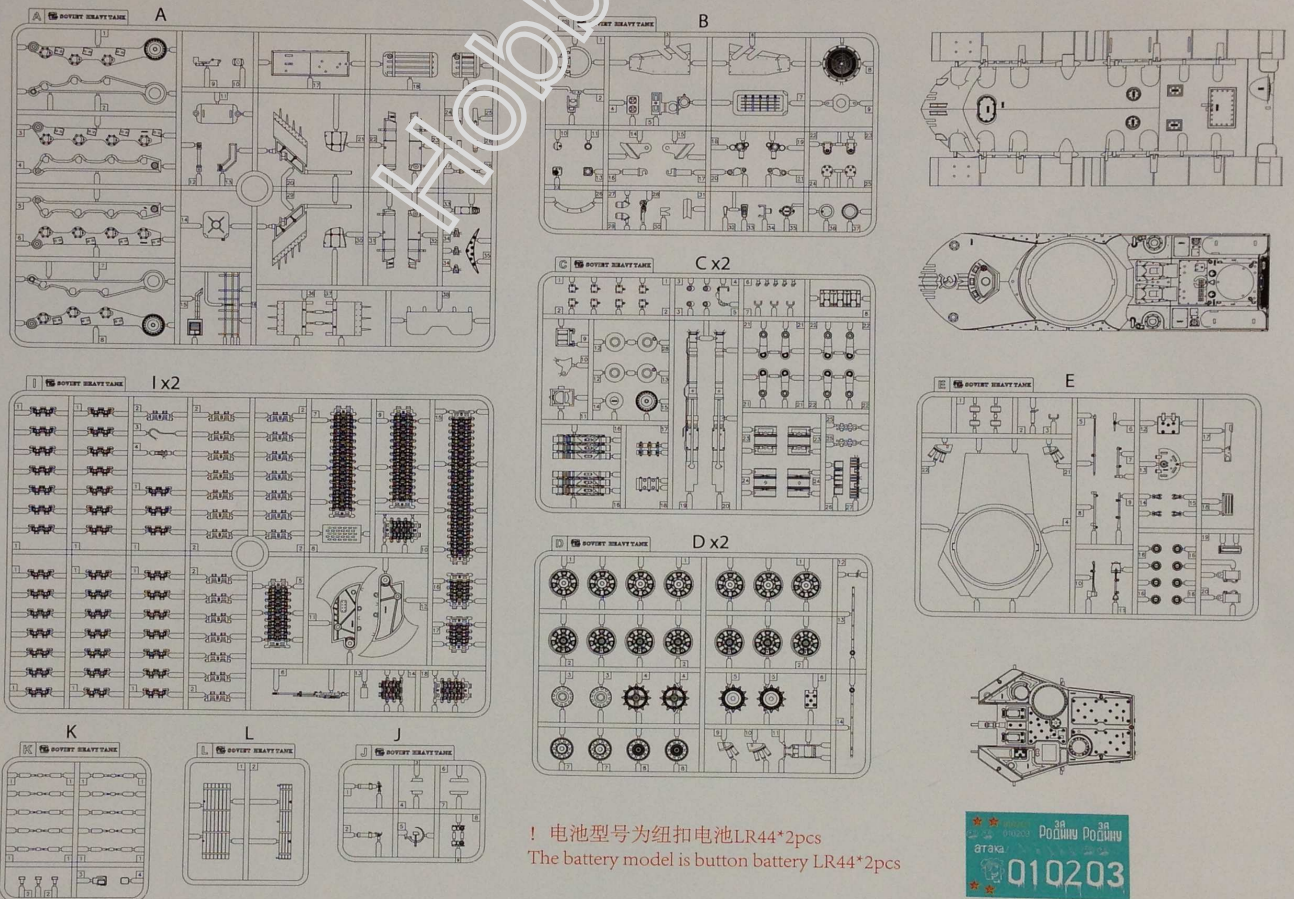

APOCALYPSE

*READY TO ASSEMBLE *PRECISION MODEL KIT *MODELING SKILLS HELPFUL, IF UNDER 14 YEARS OF AGE *MODEL MAY VARY FROM
苏联重型坦克天启 ソビエト重戦車 APOCALYPSE

1/35
SCALE
BC-001

- CLEAR PARTS INCLUDED
- COLORED DECAL INCLUDED
- PAINTS FREE & CEMENT FREE DESIGN
- 3 RED SPOTLIGHTS WITH TACTILE SWITCHES
- THE CASING EFFECTS AND CODES OF THE BODY ARE REALLY REPRODUCED
- ALL MAIN WEAPONS, WHEELS AND DOZER ARE MOVABLE
- WOODEN BOX AND VARIOUS BOTTLES INCLUDED

JASON 2022
Border

部品图 Parts