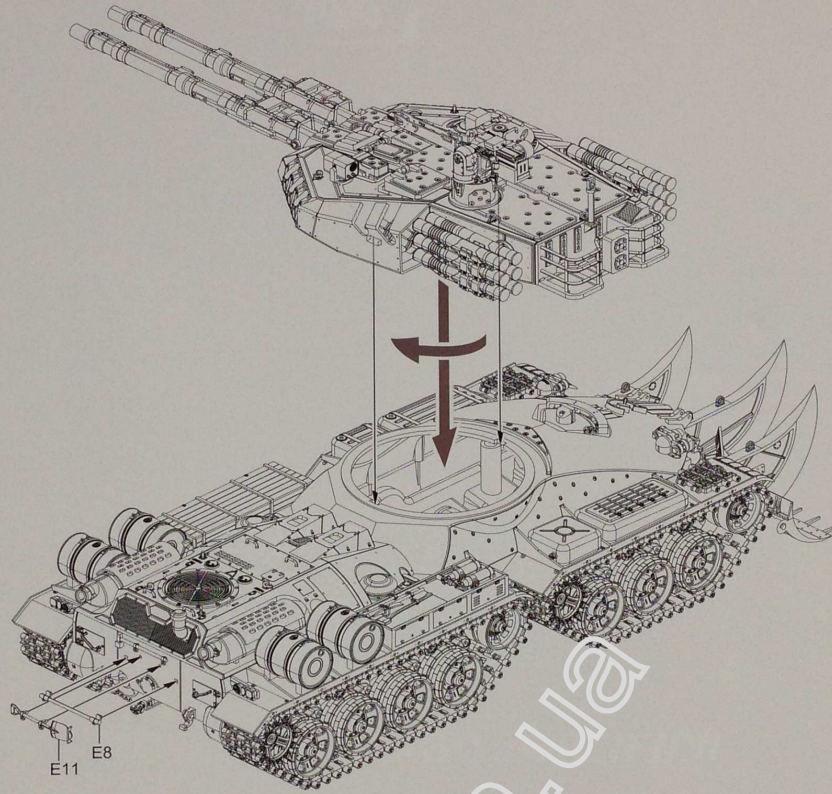

1/35
 SCALE
 BC-001

- CLEAR PARTS INCLUDED
- COLORED DECAL INCLUDED
- PAINTS FREE & CEMENT FREE DESIGN
- 3 RED SPOTLIGHTS WITH TACTILE SWITCHES
- THE CASING EFFECTS AND CODES OF THE BODY ARE REALLY REPRODUCED
- ALL MAIN WEAPONS, WHEELS AND DOZER ARE MOVABLE
- WOODEN BOX AND VARIOUS BOTTLES INCLUDED

C21 ↔ C22

C21 ↔ C22

C21 ↔ C22

4

MAKE 2

C MAKE 4

Opposite same
对侧相同

P4