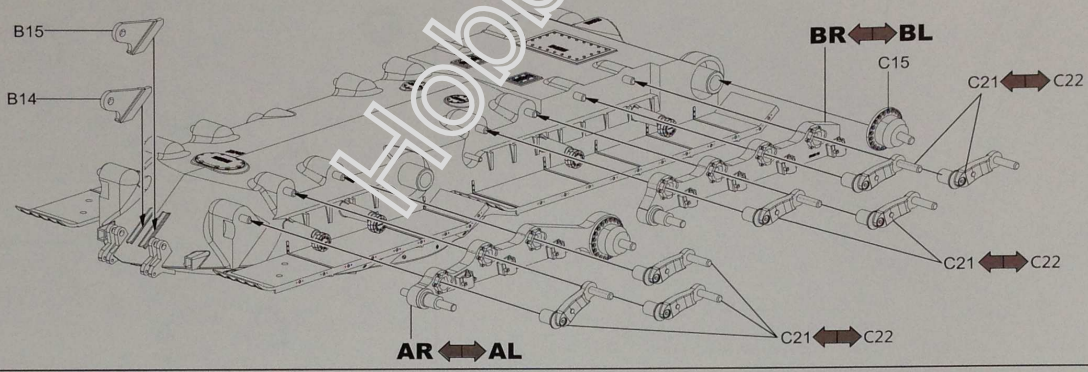

1/35
 SCALE
 BC-001

- CLEAR PARTS INCLUDED
- COLORED DECAL INCLUDED
- PAINTS FREE & CEMENT FREE DESIGN
- 3 RED SPOTLIGHTS WITH TACTILE SWITCHES
- THE CASING EFFECTS AND CODES OF THE BODY ARE REALLY REPRODUCED
- ALL MAIN WEAPONS, WHEELS AND DOZER ARE MOVABLE
- WOODEN BOX AND VARIOUS BOTTLES INCLUDED

JASON 2022
Border

部品图 Parts

1

MAKE 8

P3

2

AL

这里无法固定, 需要等到P4的步骤中, 配合其他零件才能稳固在车体

AR

BL

Need to be in the step of P4 to be able to fix

BR

3

AR ↔ AL

BR ↔ BL

C15