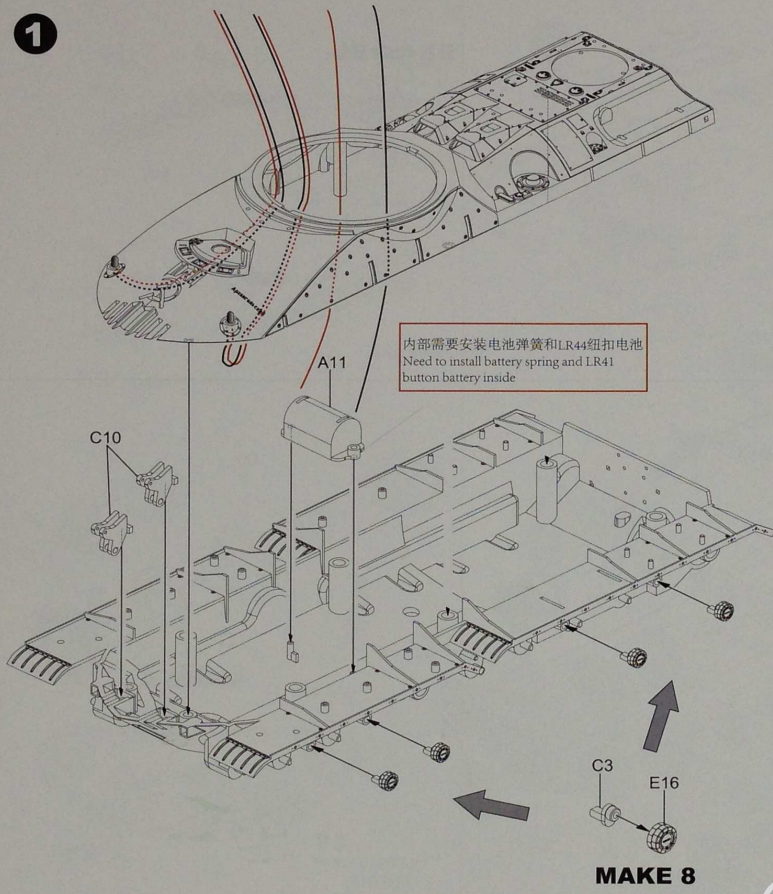

1/35
 SCALE
 BC-001

- CLEAR PARTS INCLUDED
- COLORED DECAL INCLUDED
- PAINTS FREE & CEMENT FREE DESIGN
- 3 RED SPOTLIGHTS WITH TACTILE SWITCHES
- THE CASING EFFECTS AND CODES OF THE BODY ARE REALLY REPRODUCED
- ALL MAIN WEAPONS, WHEELS AND DOZER ARE MOVABLE
- WOODEN BOX AND VARIOUS BOTTLES INCLUDED

JASON 2022
Border

部品图 Parts

1

MAKE 8

P3

2

AL

这里无法固定, 需要等到P4的步骤中, 配合其他零件才能稳固在车体