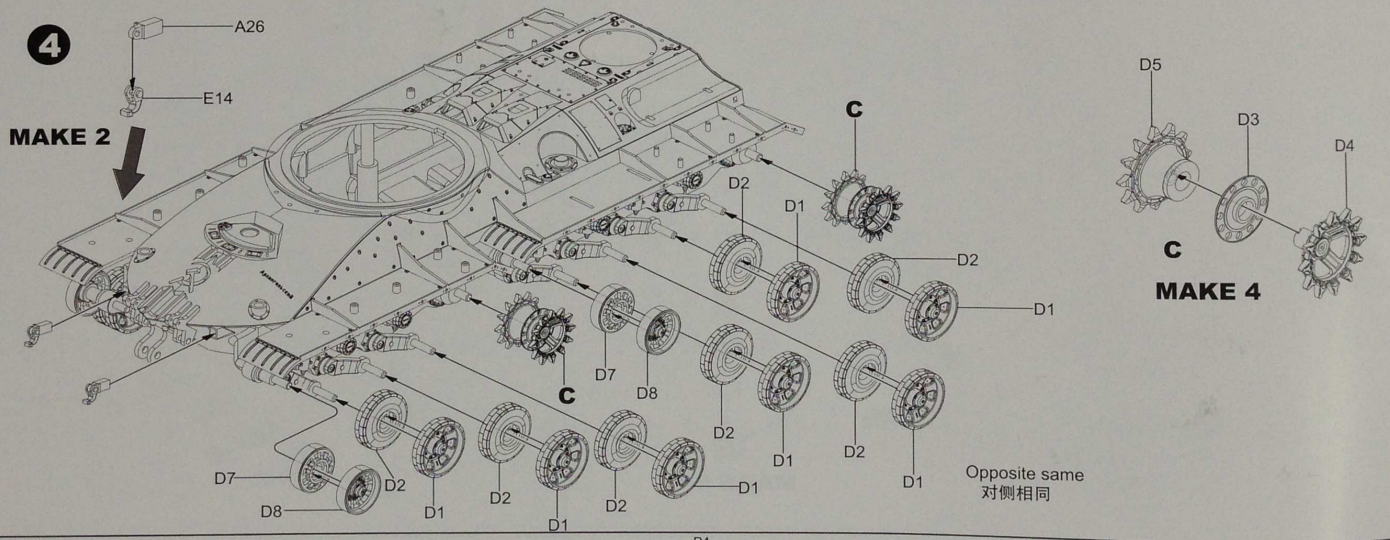

MAKE 2

C MAKE 4

Opposite same
对侧相同

P4