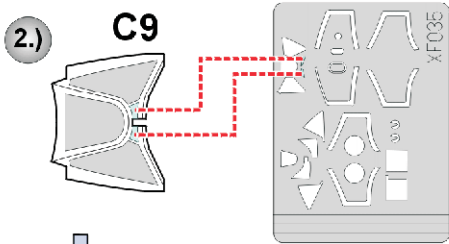

eduard
Express Mask

XF 035

Spitfire Mk.I/Mk.V

The die-cut mask for accurate canopy frame painting of the
Tamiya 1/48 KIT

2pcs.

A33

1.) INTERIOR COLOR

2.) CAMOUFLAGE COLOR