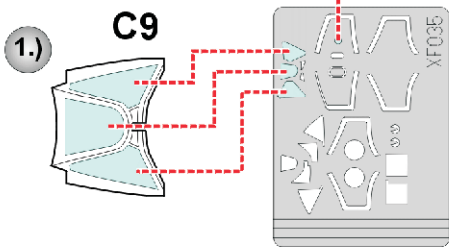

eduard
Express Mask

XF 035

Spitfire Mk.I/Mk.V

The die-cut mask for accurate canopy frame painting of the
Tamiya 1/48 KIT

2pcs.

A33

1.) INTERIOR COLOR

2.) CAMOUFLAGE COLOR