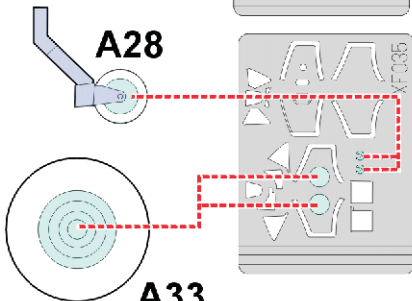

eduard
Express Mask

XF 035

Spitfire Mk.I/Mk.V

The die-cut mask for accurate canopy frame painting of the
Tamiya 1/48 KIT

2pcs.

A33

1.) INTERIOR COLOR

2.) CAMOUFLAGE COLOR