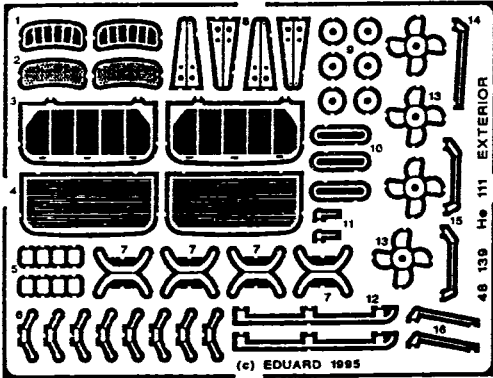

# He-111 H3 EXTERIOR

1/48 scale detail set for MONOGRAM kit

48 139

- OPPOSITE SIDE
- REMOVE
- BEND
- REPLACE
- GRIND