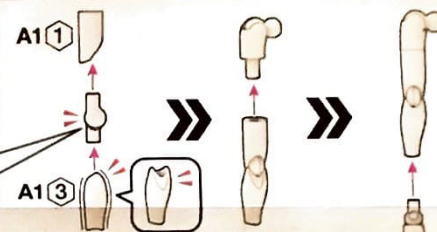

右腕 Right arm

パーツの向きや形状に注意してください。
Make sure that the parts are facing the right ways and in the right positions.