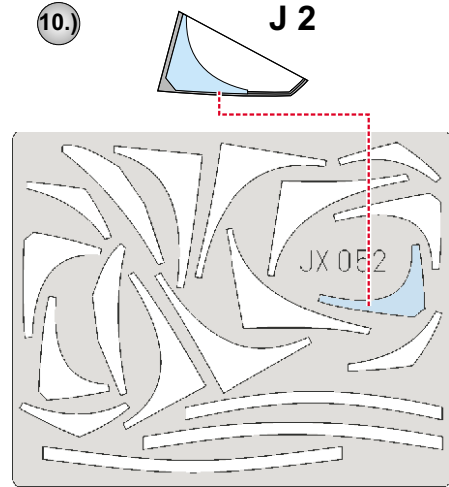

5.) INTERIOR COLOR

6.) RUBBER COLOR

7.) REMOVE MASK

8.)

9.)

10.)

11.)

12.)

CAMOUFLAGE COLOR

REFERENCES: Windrow & Greene - WINGS No.1 - F-15E Strike Eagle
Replic #25 / septembre 1993
Detail Scale #14
Squadron / In Action #1024
Verlinden Lock on #22