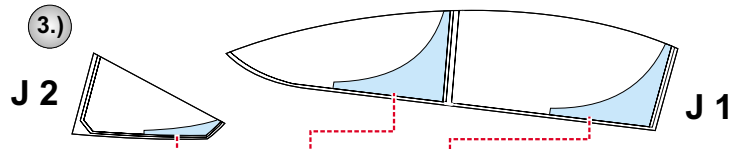

# F-15E Strike Eagle 1/32

The die-cut mask for accurate canopy frame painting of the  
*Tamiya* scale 1/32 KIT

JX 052

5.) INTERIOR COLOR

6.) RUBBER COLOR

7.) REMOVE MASK

8.)

9.)