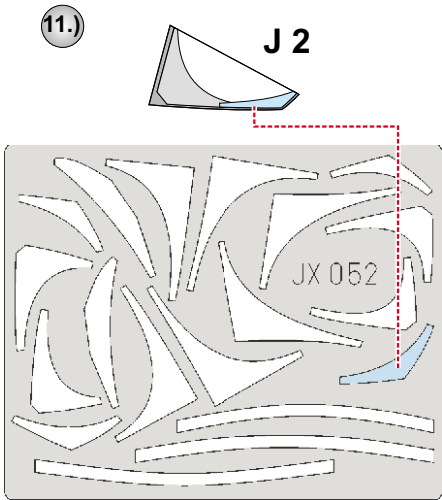

# F-15E Strike Eagle 1/32

The die-cut mask for accurate canopy frame painting of the  
*Tamiya* scale 1/32 KIT

JX 052

5.) INTERIOR COLOR

6.) RUBBER COLOR

7.) REMOVE MASK

8.)

9.)

10.)

11.)

12.)

CAMOUFLAGE COLOR

**REFERENCES:** Windrow & Greene - WINGS No.1 - F-15E Strike Eagle  
 Replic #25 / septembre 1993  
 Detail Scale #14  
 Squadron / In Action #1024  
 Verlinden Lock on #22