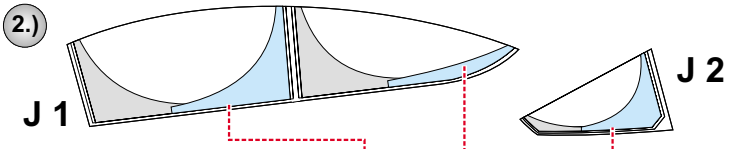

# F-15E Strike Eagle 1/32

The die-cut mask for accurate canopy frame painting of the  
*Tamiya* scale 1/32 KIT

JX 052

5.) INTERIOR COLOR

6.) RUBBER COLOR

7.) REMOVE MASK

8.)

9.)