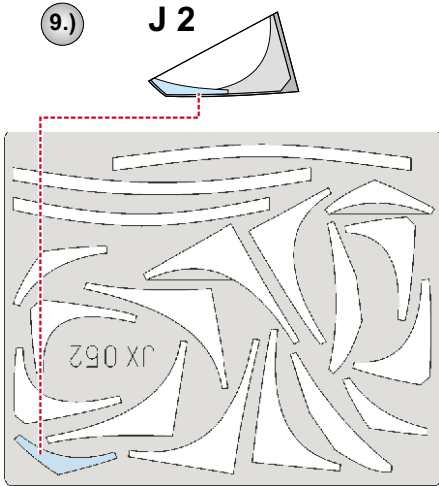

# F-15E Strike Eagle 1/32

The die-cut mask for accurate canopy frame painting of the  
*Tamiya* scale 1/32 KIT

JX 052

5.) INTERIOR COLOR

6.) RUBBER COLOR

7.) REMOVE MASK

8.)

9.)