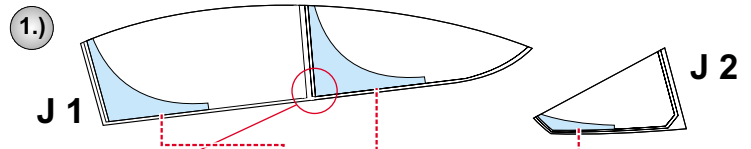

# F-15E Strike Eagle 1/32

The die-cut mask for accurate canopy frame painting of the  
*Tamiya* scale 1/32 KIT

JX 052

5.) INTERIOR COLOR

6.) RUBBER COLOR

7.) REMOVE MASK

8.)

9.)