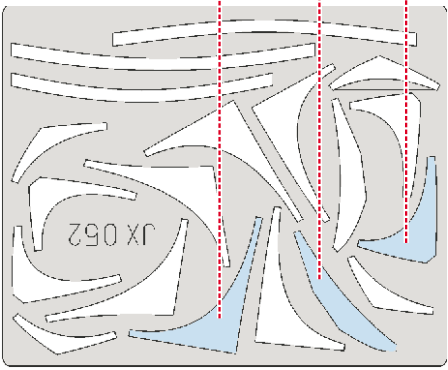

# F-15E Strike Eagle 1/32

The die-cut mask for accurate canopy frame painting of the  
*Tamiya* scale 1/32 KIT

JX 052

5.) INTERIOR COLOR

6.) RUBBER COLOR

7.) REMOVE MASK

8.)

9.)