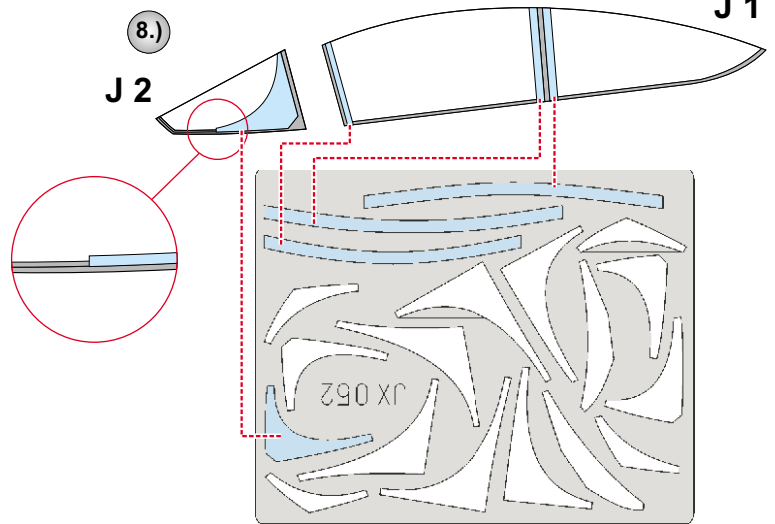

# F-15E Strike Eagle 1/32

The die-cut mask for accurate canopy frame painting of the  
*Tamiya* scale 1/32 KIT

JX 052

5.) INTERIOR COLOR

6.) RUBBER COLOR

7.) REMOVE MASK

8.)

9.)