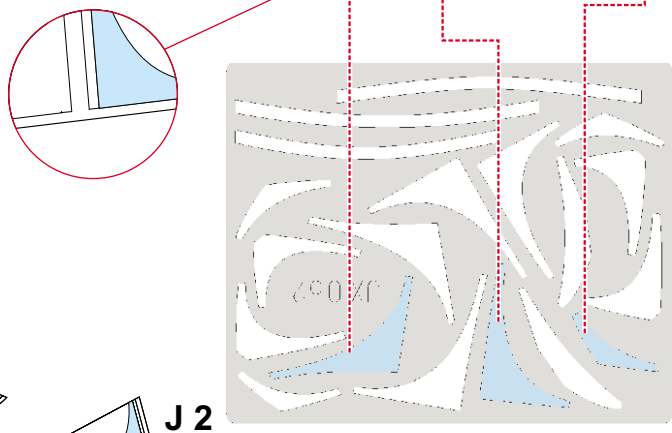

eduard  
MASK

# F-15E Strike Eagle 1/32

The die-cut mask for accurate canopy frame painting of the  
*Tamiya* scale 1/32 KIT

JX 052

5.) INTERIOR COLOR

6.) RUBBER COLOR

7.) REMOVE MASK

8.)

9.)