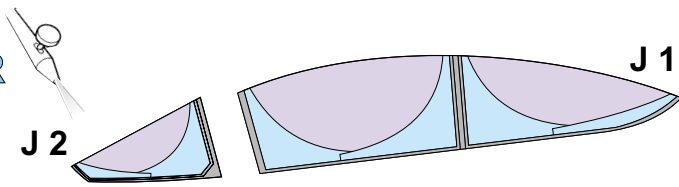

# F-15E Strike Eagle 1/32

The die-cut mask for accurate canopy frame painting of the  
*Tamiya* scale 1/32 KIT

JX 052

5.) INTERIOR COLOR

6.) RUBBER COLOR

7.) REMOVE MASK

8.)

9.)