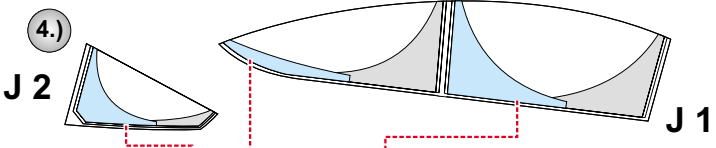

# F-15E Strike Eagle 1/32

The die-cut mask for accurate canopy frame painting of the  
*Tamiya* scale 1/32 KIT

JX 052

5.) INTERIOR COLOR

6.) RUBBER COLOR

7.) REMOVE MASK

8.)

9.)