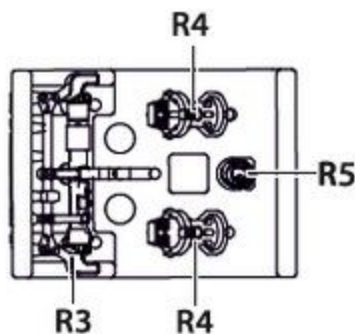

Clear Propz

3D PRINT

ME 410  
INTERIOR SET  
(UNIVERSAL)

ACCESSORIES SET FOR  
AIRFIX KIT  
FINEMOLDS KIT

1:72  
#CPA72120

NUMBERS OF PARTS: 6 pcs

This product contains metal and resin detail parts for upgrading scale plastic models.