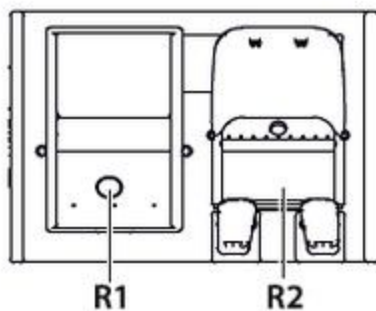

Clear Propz

3D PRINT

ME 410  
INTERIOR SET  
(UNIVERSAL)

ACCESSORIES SET FOR  
AIRFIX KIT  
FINEMOLDS KIT

1:72  
#CPA72120

NUMBERS OF PARTS: 6 pcs

This product contains metal and resin detail parts for upgrading scale plastic models.