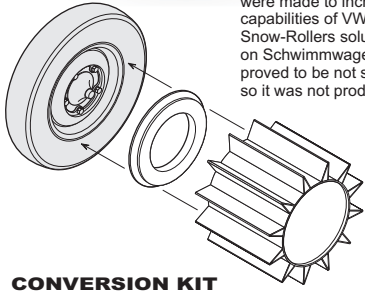

1:35

LEADWARRIOR
LW 35201

VW Schwimmwagen SNOW ROLLERS

During the war, various attempts were made to increase off-road capabilities of VW Kubelwagens. Snow-Rollers solution was tested on Schwimmwagen Typ 166/5, but proved to be not sufficient enough, so it was not produced in series.

CONVERSION KIT
for ANY 1/35 VW Schwimmwagen

LW 35201
1:35