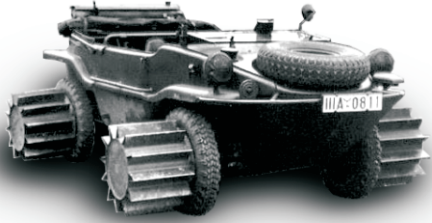

1:35

LEADWARRIOR
LW 35201

VW Schwimmwagen SNOW ROLLERS

During the war, various attempts were made to increase off-road capabilities of VW Kubelwagens. Snow-Rollers solution was tested on Schwimmwagen Typ 166/5, but proved to be not sufficient enough, so it was not produced in series.

CONVERSION KIT
for ANY 1/35 VW Schwimmwagen

LW 35201
1:35