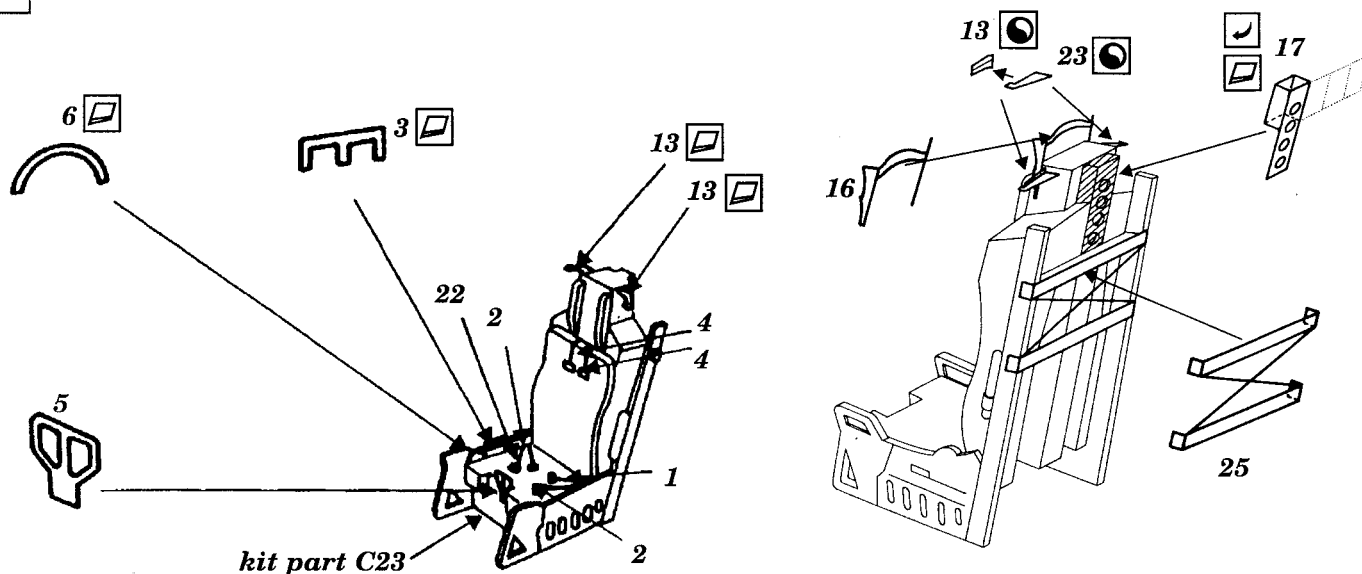

F-15E Eagle -interior

1/48 scale detail set for Hasegawa kit

48 124

- OPPOSITE SIDE
- REMOVE
- BEND
- REPLACE

A COCKPIT - INTERIOR

B EJECTION SEAT

C CANOPY - CANOPY LOCKS

D GUN SIGHT