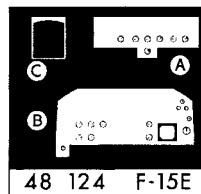

F-15E Eagle -interior

1/48 scale detail set for Hasegawa kit

48 124

- OPPOSITE SIDE
- REMOVE
- BEND
- REPLACE

A COCKPIT - INTERIOR

B EJECTION SEAT

C CANOPY - CANOPY LOCKS

D GUN SIGHT