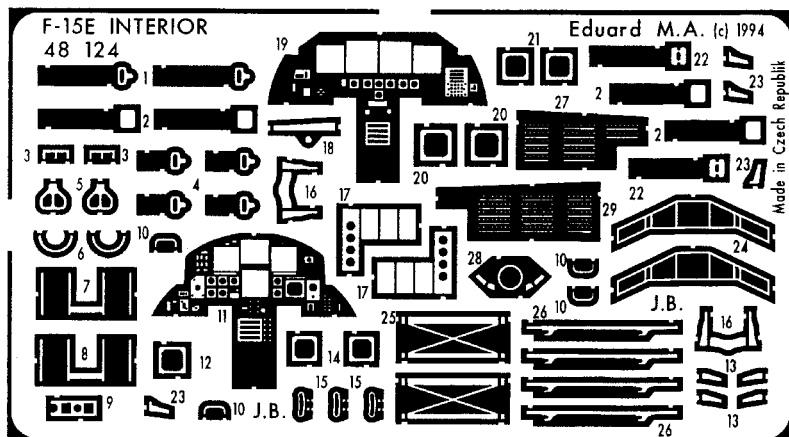

F-15E Eagle -interior

1/48 scale detail set for Hasegawa kit

48 124

- OPPOSITE SIDE
- REMOVE
- BEND
- REPLACE

A COCKPIT - INTERIOR

B EJECTION SEAT

C CANOPY - CANOPY LOCKS

D GUN SIGHT