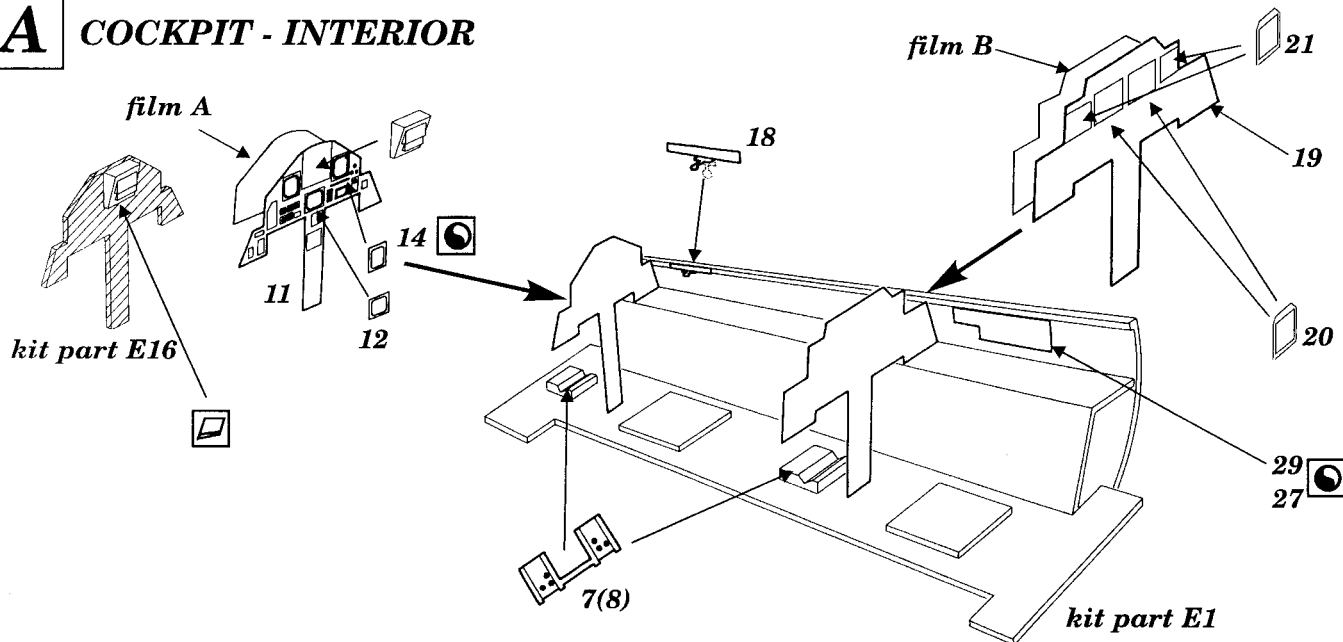

F-15E Eagle -interior

1/48 scale detail set for Hasegawa kit

48 124

- OPPOSITE SIDE
- REMOVE
- BEND
- REPLACE

A COCKPIT - INTERIOR

B EJECTION SEAT

C CANOPY - CANOPY LOCKS

D GUN SIGHT