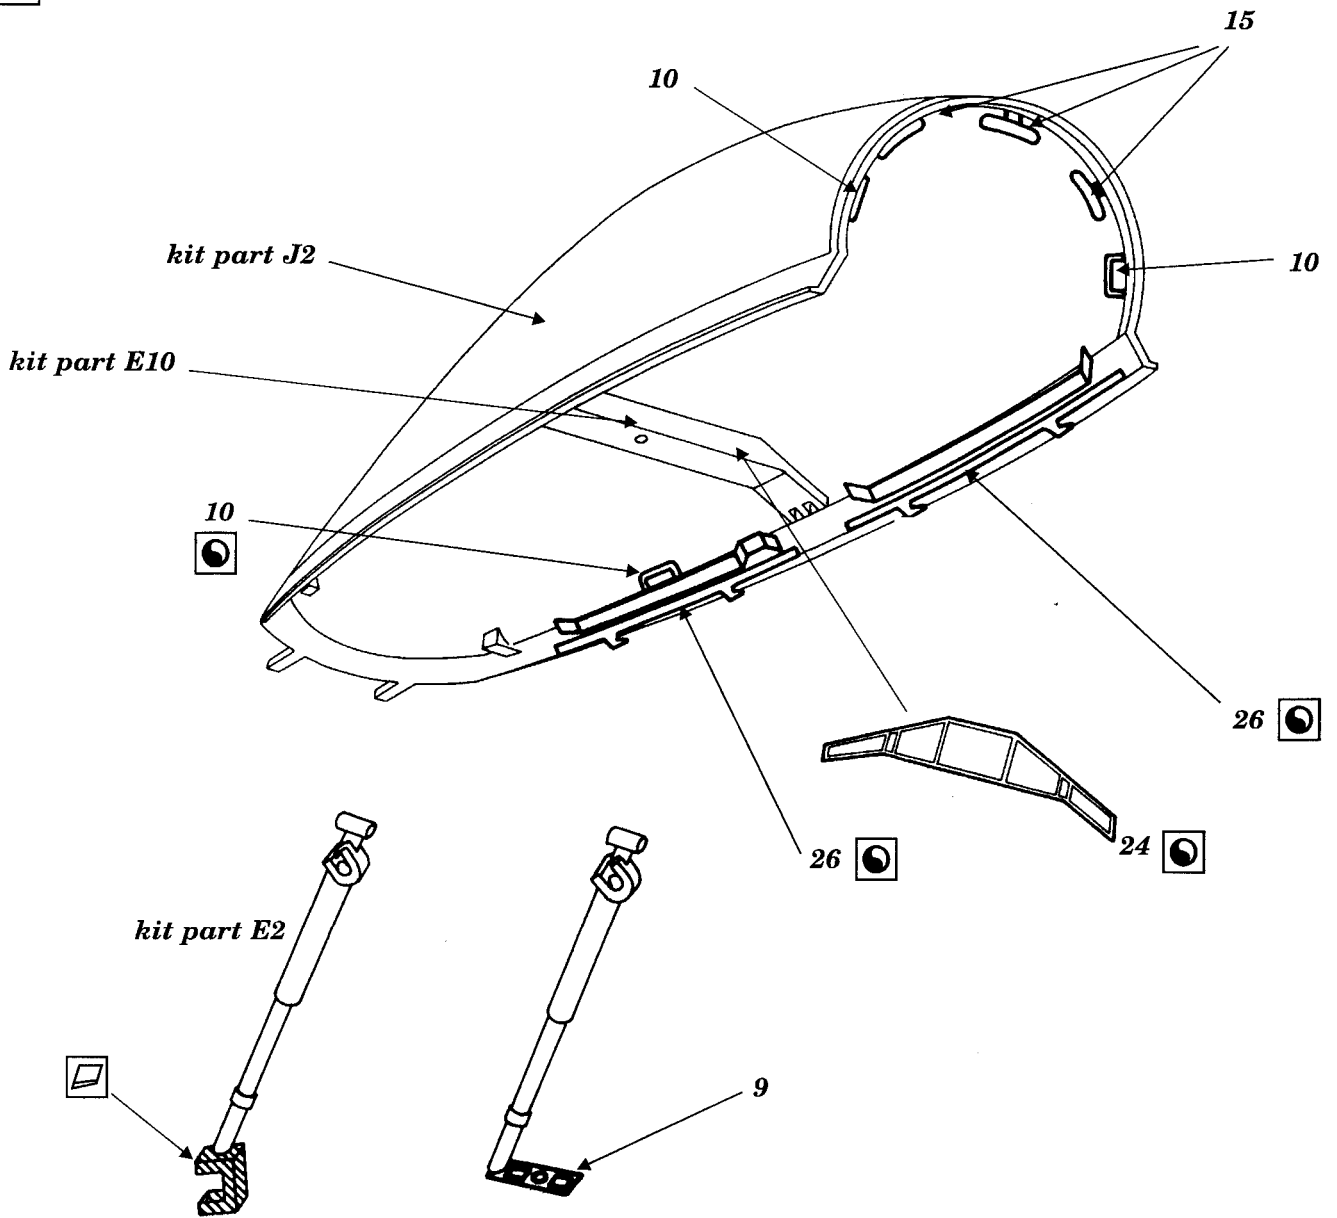

F-15E Eagle -interior

1/48 scale detail set for Hasegawa kit

48 124

- OPPOSITE SIDE
- REMOVE
- BEND
- REPLACE

A COCKPIT - INTERIOR

B EJECTION SEAT

C CANOPY - CANOPY LOCKS

D GUN SIGHT