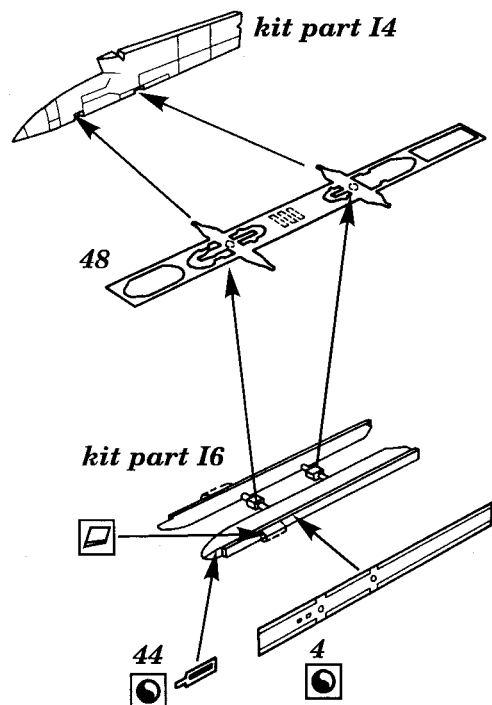

F-4G Phantom II

1/48 scale detail set for Hasegawa kit

A INSTRUMENT PANELS

Front

Rear

B SEATBELTS

kit part

C CANOPY

E CANOPY LOCKS

F NOSE STRUT

G NOSE UNDERCARRIAGE WELL

H MAIN UNDERCARRIAGE STRUT

I MAIN UNDERCARRIAGE WELL

J BOARDING LADDER

K ARRESTING HOOK

L GRILLS

M INTAKE

O PYLON AND MISSILE LAUNCHERS

N AERODYNAMIC CUT

P EXTERNAL PARTS - TOP

Q EXTERNAL PARTS - BOTTOM