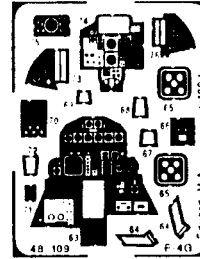

F-4G Phantom II

1/48 scale detail set for Hasegawa kit

A INSTRUMENT PANELS

Front

Rear

B SEATBELTS

kit part

C CANOPY