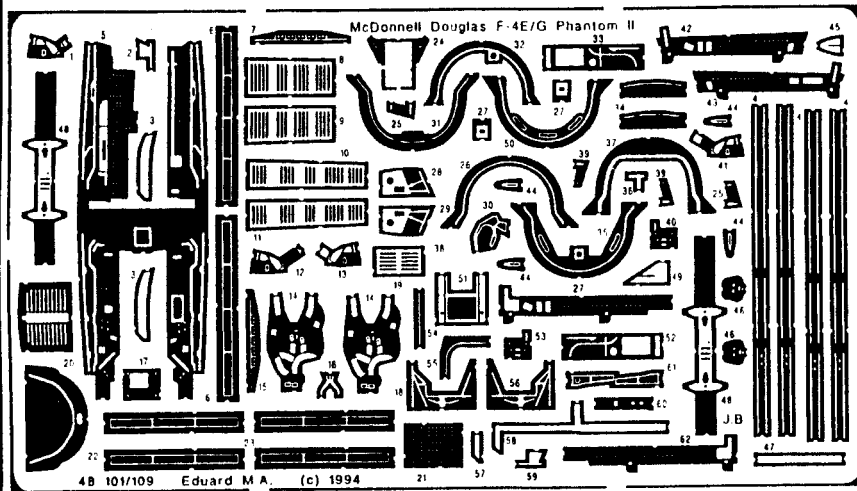

F-4G Phantom II

1/48 scale detail set for Hasegawa kit

A INSTRUMENT PANELS

Front

Rear

B SEATBELTS

kit part

C CANOPY

E CANOPY LOCKS

F NOSE STRUT

G NOSE UNDERCARRIAGE WELL

H MAIN UNDERCARRIAGE STRUT

I MAIN UNDERCARRIAGE WELL

J BOARDING LADDER

K ARRESTING HOOK

L GRILLS

M INTAKE

O PYLON AND MISSILE LAUNCHERS

N AERODYNAMIC CUT

P EXTERNAL PARTS - TOP

Q EXTERNAL PARTS - BOTTOM