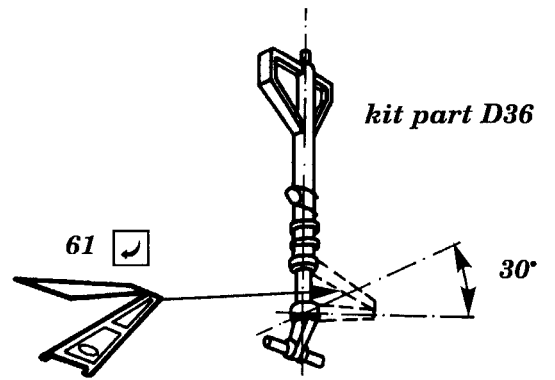

F NOSE STRUT