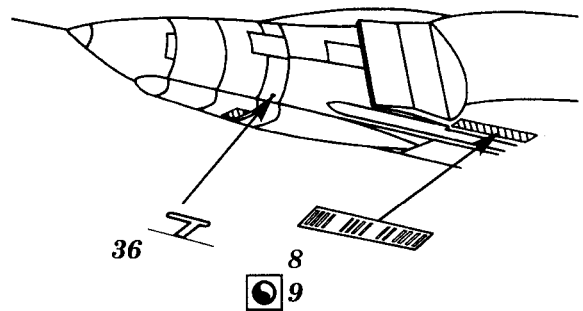

F-4G Phantom II

1/48 scale detail set for Hasegawa kit

A INSTRUMENT PANELS

Front

Rear

B SEATBELTS

kit part

C CANOPY

E CANOPY LOCKS

F NOSE STRUT

G NOSE UNDERCARRIAGE WELL

H MAIN UNDERCARRIAGE STRUT

I MAIN UNDERCARRIAGE WELL

J BOARDING LADDER

K ARRESTING HOOK

L GRILLS

M INTAKE

O PYLON AND MISSILE LAUNCHERS

N AERODYNAMIC CUT

P EXTERNAL PARTS - TOP

Q EXTERNAL PARTS - BOTTOM