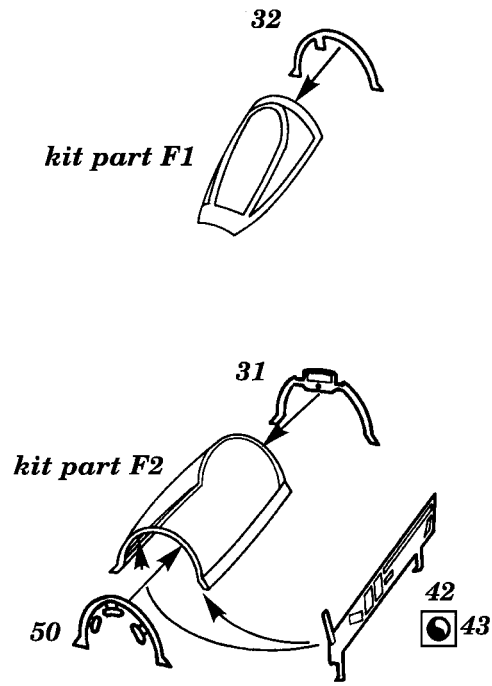

F-4G Phantom II

1/48 scale detail set for Hasegawa kit

A INSTRUMENT PANELS

Front

Rear

B SEATBELTS

kit part

C CANOPY

E CANOPY LOCKS

F NOSE STRUT

G NOSE UNDERCARRIAGE WELL

H MAIN UNDERCARRIAGE STRUT

I MAIN UNDERCARRIAGE WELL

J BOARDING LADDER

K ARRESTING HOOK

L GRILLS