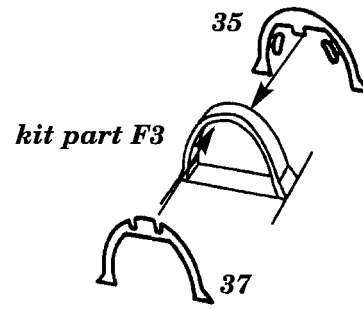

F-4G Phantom II

1/48 scale detail set for Hasegawa kit

A INSTRUMENT PANELS

Front

Rear

B SEATBELTS

kit part

C CANOPY

M INTAKE

O PYLON AND MISSILE LAUNCHERS

N AERODYNAMIC CUT

P EXTERNAL PARTS - TOP

Q EXTERNAL PARTS - BOTTOM