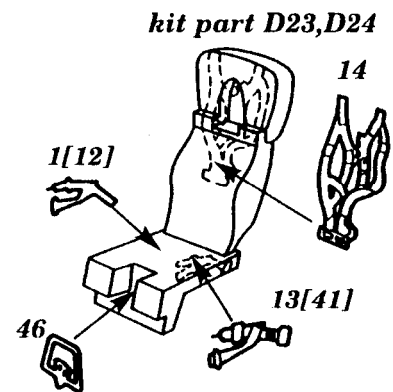

F-4G Phantom II

1/48 scale detail set for Hasegawa kit

A INSTRUMENT PANELS

Front

Rear

B SEATBELTS

kit part

C CANOPY

E CANOPY LOCKS

F NOSE STRUT

G NOSE UNDERCARRIAGE WELL

H MAIN UNDERCARRIAGE STRUT

I MAIN UNDERCARRIAGE WELL

J BOARDING LADDER

K ARRESTING HOOK

L GRILLS