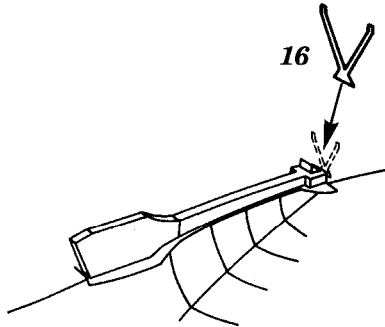

F-4G Phantom II

1/48 scale detail set for Hasegawa kit

A INSTRUMENT PANELS

Front

Rear

B SEATBELTS

kit part

C CANOPY

E CANOPY LOCKS

F NOSE STRUT

G NOSE UNDERCARRIAGE WELL

H MAIN UNDERCARRIAGE STRUT

I MAIN UNDERCARRIAGE WELL

J BOARDING LADDER

K ARRESTING HOOK

L GRILLS

M INTAKE

O PYLON AND MISSILE LAUNCHERS

N AERODYNAMIC CUT

P EXTERNAL PARTS - TOP

Q EXTERNAL PARTS - BOTTOM