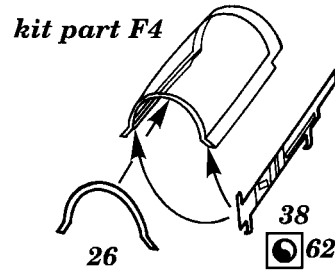

F-4G Phantom II

1/48 scale detail set for Hasegawa kit

A INSTRUMENT PANELS

Front

Rear

B SEATBELTS

kit part

C CANOPY