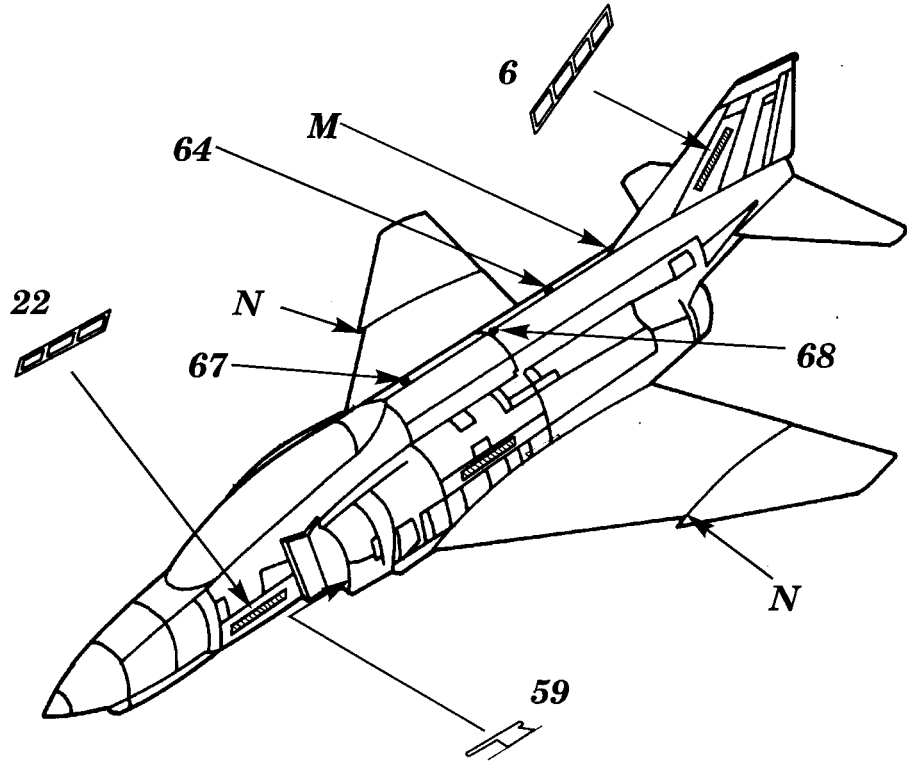

F-4G Phantom II

1/48 scale detail set for Hasegawa kit

A INSTRUMENT PANELS

Front

Rear

B SEATBELTS

kit part

C CANOPY

E CANOPY LOCKS

F NOSE STRUT

G NOSE UNDERCARRIAGE WELL

H MAIN UNDERCARRIAGE STRUT

I MAIN UNDERCARRIAGE WELL

J BOARDING LADDER

K ARRESTING HOOK

L GRILLS

M INTAKE

O PYLON AND MISSILE LAUNCHERS

N AERODYNAMIC CUT

P EXTERNAL PARTS - TOP

Q EXTERNAL PARTS - BOTTOM