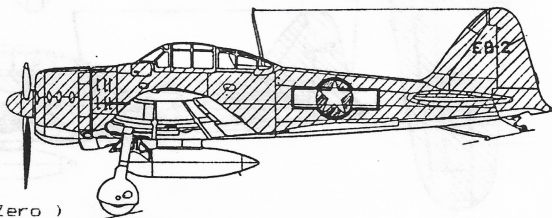

NR Kat 72041

72  
SKALA

Mitsubishi A6M2 Zero

Techmod

decals

Zestaw kalkomanii

2 versions of painting and marking

A.

Mitsubishi A6M2 Model 21 ( Zero )

JJ-170 - Konoike Kokutai, Gunnery Training School, February 1944.

B.

Mitsubishi A6M2 Model 21 ( Zero )

EB-2 - test flown by U.S. Army Air Force pilots, Summer 1943 at Wright Field Ohio.