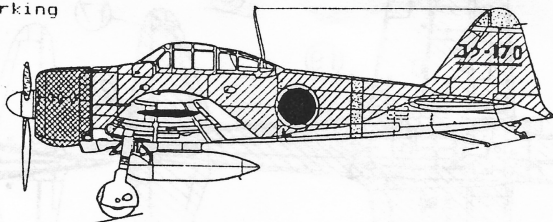

NR Kat 72041

72  
SKALA

Mitsubishi A6M2 Zero

Techmod

decals

Zestaw kalkomanii

2 versions of painting and marking

A.

Mitsubishi A6M2 Model 21 ( Zero )

JJ-170 - Konoike Kokutai, Gunnery Training School, February 1944.

B.

Mitsubishi A6M2 Model 21 ( Zero )

EB-2 - test flown by U.S. Army Air Force pilots, Summer 1943 at Wright Field Ohio.