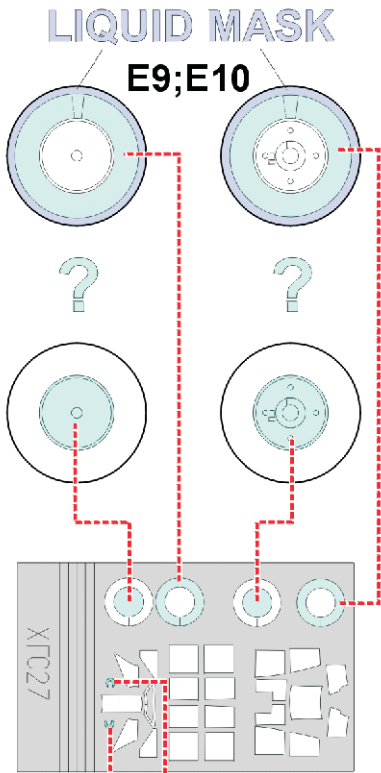

eduard
Express Mask

XF 027

A6M2 Zero/Rufe

The die-cut mask for accurate canopy frame painting of the
Hasegawa 1/48 KIT

- 5.) **INTERIOR COLOR**
- 6.) **CAMOUFLAGE COLOR**