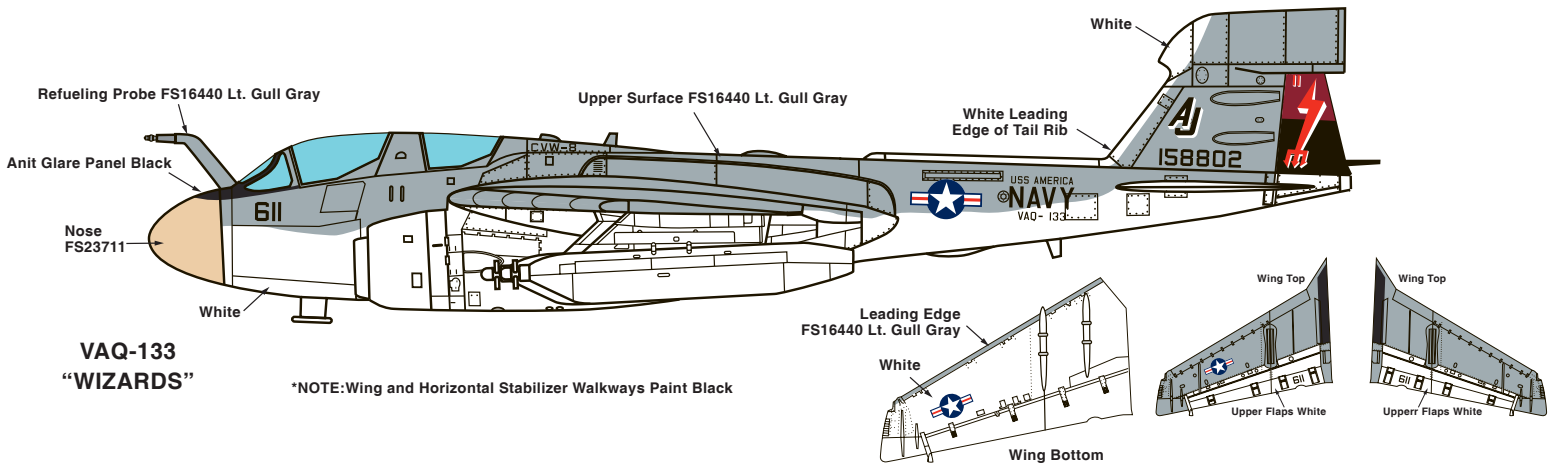

VAQ-133
"WIZARDS"

*NOTE:Wing and Horizontal Stabilizer Walkways Paint Black