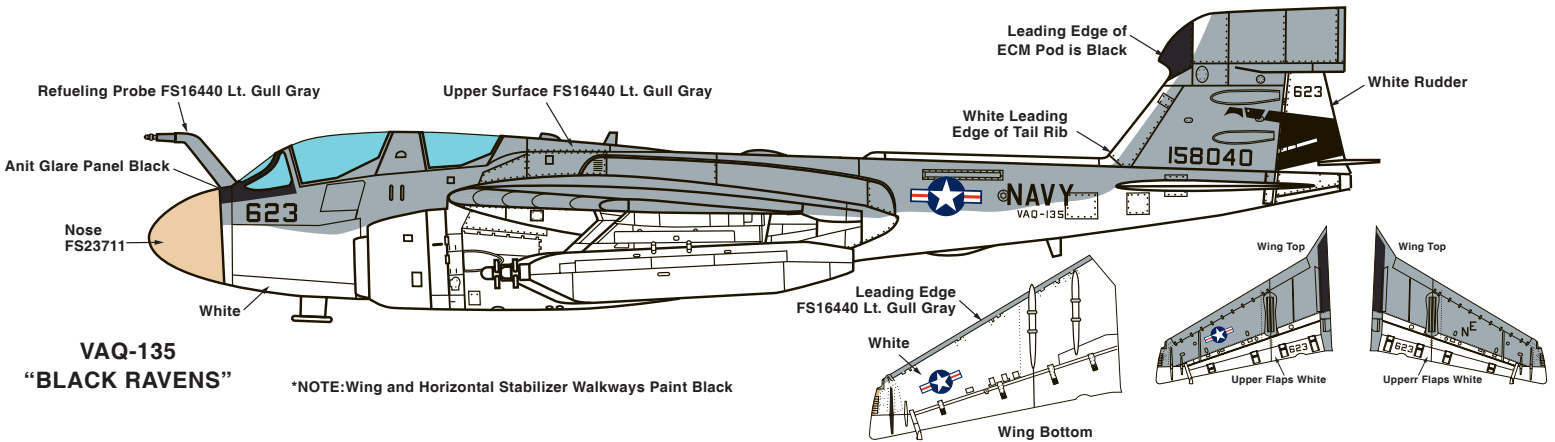

VAQ-135
"BLACK RAVENS"

*NOTE:Wing and Horizontal Stabilizer Walkways Paint Black