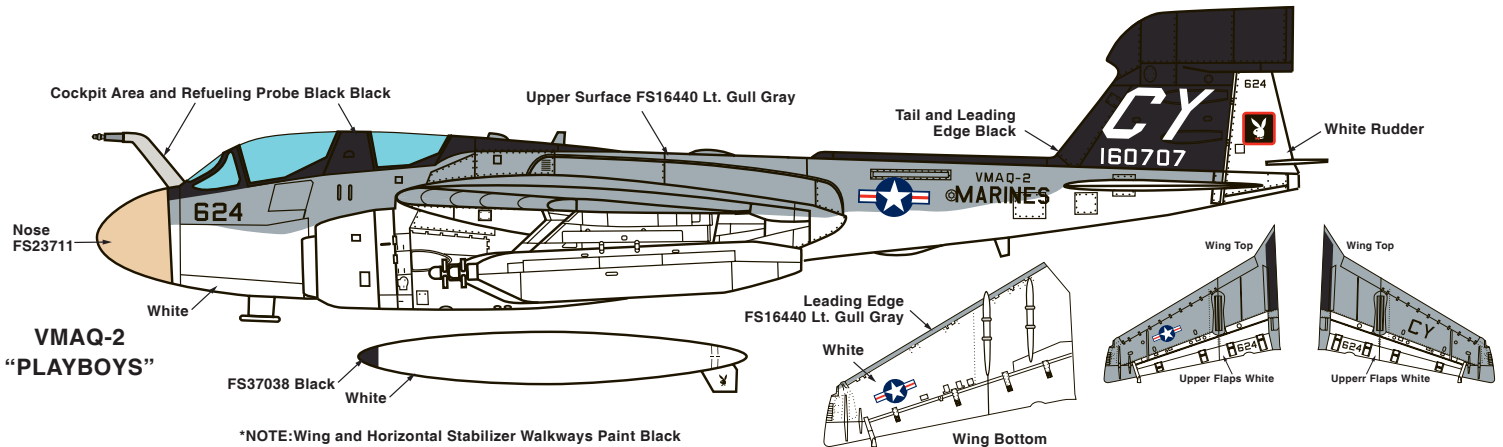

ALL PLANES:
 Overall upper surfaces FS16440 Lt. Gull Gray.
 Overall Lower surfaces White. (EXCEPTIONS)
 Upper and Lower Flaps White.
 Upper and Lower Horizontal Stabilizers White.
 Lower Surface of Wings White up to Leading Edges.
 Leading Edges of Wings FS16440 Lt. Gull Gray.

AC72-0033
 AC48-0033

Microscale Decals
 EA-6B PROWLERS
 VMAQ-2 , VAQ-133 VAQ-135

VAQ-135
"BLACK RAVENS"

*NOTE:Wing and Horizontal Stabilizer Walkways Paint Black

VAQ-133
"WIZARDS"

*NOTE:Wing and Horizontal Stabilizer Walkways Paint Black

VMAQ-2
"PLAYBOYS"

*NOTE:Wing and Horizontal Stabilizer Walkways Paint Black

VAQ-135
"BLACK RAVENS"

*NOTE:Wing and Horizontal Stabilizer Walkways Paint Black