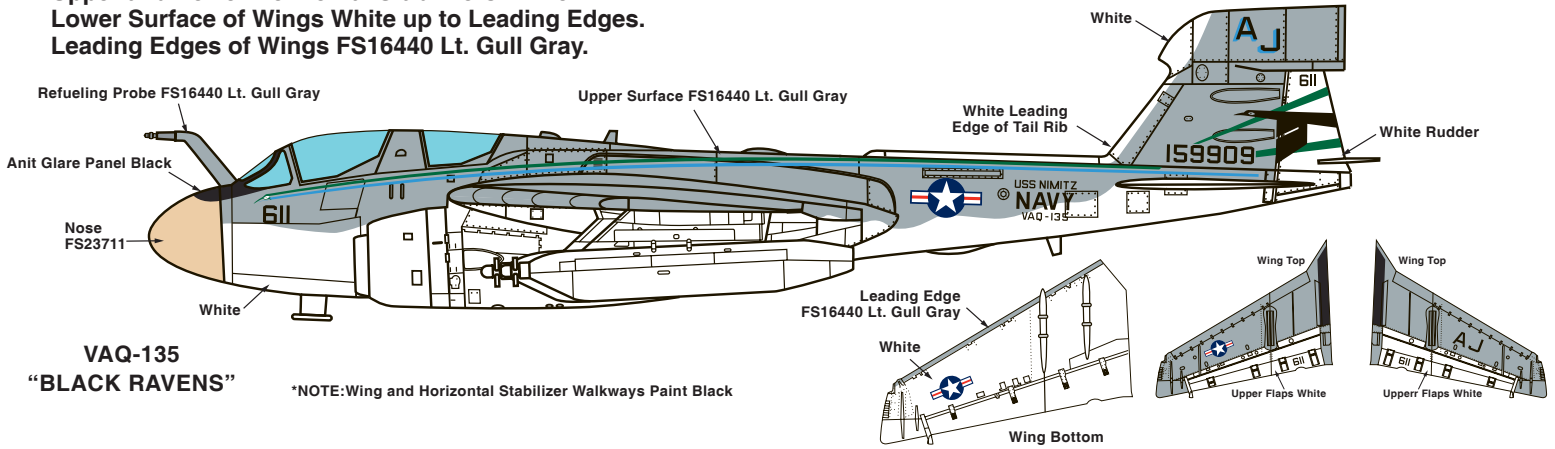

ALL PLANES:
Overall upper surfaces FS16440 Lt. Gull Gray.
Overall Lower surfaces White. (EXCEPTIONS)
Upper and Lower Flaps White.
Upper and Lower Horizontal Stabilizers White.
Lower Surface of Wings White up to Leading Edges.
Leading Edges of Wings FS16440 Lt. Gull Gray.

AC72-0033
AC48-0033

Microscale Decals
EA-6B PROWLERS
VMAQ-2 , VAQ-133 VAQ-135

VAQ-135
"BLACK RAVENS"

*NOTE:Wing and Horizontal Stabilizer Walkways Paint Black