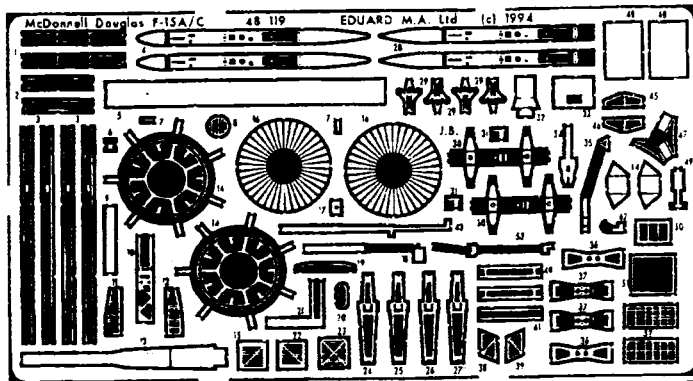

# F-15A/C Eagle -exterior

1/48 scale detail set for HASEGAWA kit

48 119

-  OPPOSITE SIDE
-  REMOVE
-  BEND
-  REPLACE

## A TAIL HOOK