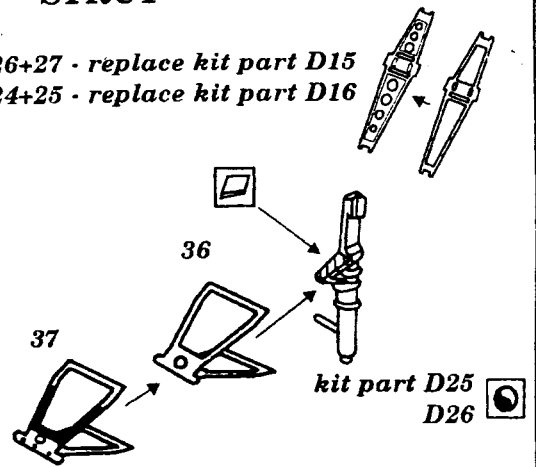

## D AIM-9L MISSILE LAUNCHER

## E WING PYLON

**F** NOSE GEAR WELL

**G** NOSE UNDERCARRIAGE STRUT

**H** MAIN UNDERCARRIAGE STRUT

26+27 - replace kit part D15  
 24+25 - replace kit part D16

**I** EXTERIOR ASSEMBLY - NOSE SECTION

**J**

**EXTERIOR ASSEMBLY - TOP**

**K**

**EXTERIOR ASSEMBLY - BOTTOM**