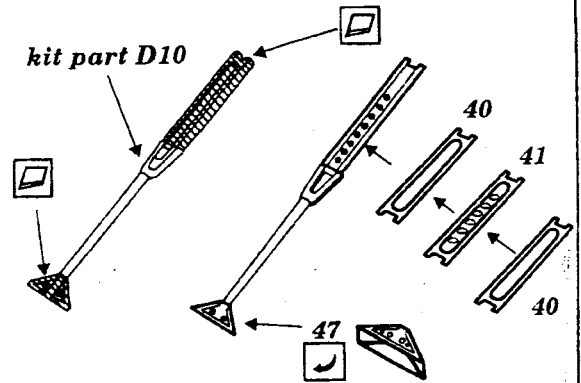

## C BOARDING STEPS

## D AIM-9L MISSILE LAUNCHER

## E WING PYLON

**F** NOSE GEAR WELL

**G** NOSE UNDERCARRIAGE STRUT

**H** MAIN UNDERCARRIAGE STRUT

26+27 - replace kit part D15  
 24+25 - replace kit part D16

**I** EXTERIOR ASSEMBLY - NOSE SECTION

**J**

**EXTERIOR ASSEMBLY - TOP**