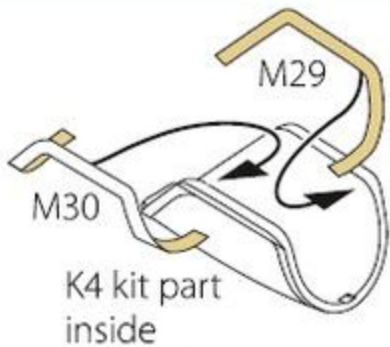

Clear Coat

MIRAGE 2000D PAINTING MASK

ACCESSORIES SET FOR
MODELSVIT KIT

1:72
#CPA72122

PAINTING MASK
DOUBLE-SIDED

NUMBER OF PARTS: 56 pcs

THIS SET CONTAINS:

MADE FROM YELLOW KABUKI TYPE PAPER

This product contains metal and resin detail parts for upgrading scale plastic models.

WARNING! This set contains small and sharp parts. Work carefully in a ventilated and well-lit room. Safety glasses are recommended. This product is not suitable for children below 14 years age.

□ spare parts

1**2**

3

K1 kit part inside

**4**

5**6**

7

8