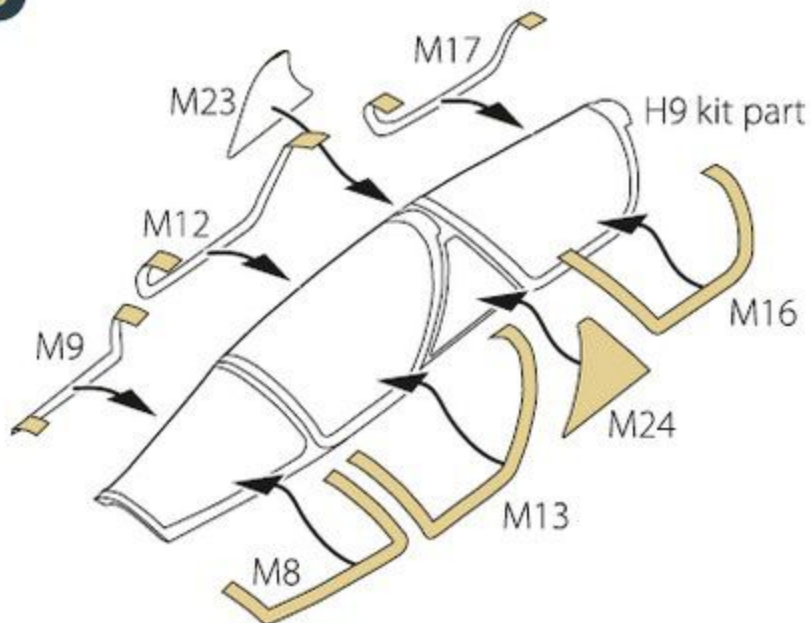

Clear Coat

MIRAGE 2000D PAINTING MASK

ACCESSORIES SET FOR
MODELSVIT KIT

1:72
#CPA72122

PAINTING MASK
DOUBLE-SIDED

NUMBER OF PARTS: 56 pcs

THIS SET CONTAINS:

MADE FROM YELLOW KABUKI TYPE PAPER

This product contains metal and resin detail parts for upgrading scale plastic models.

WARNING! This set contains small and sharp parts. Work carefully in a ventilated and well-lit room. Safety glasses are recommended. This product is not suitable for children below 14 years age.

□ spare parts

1**2**

3

K1 kit part inside

**4**

5**6**

7

8