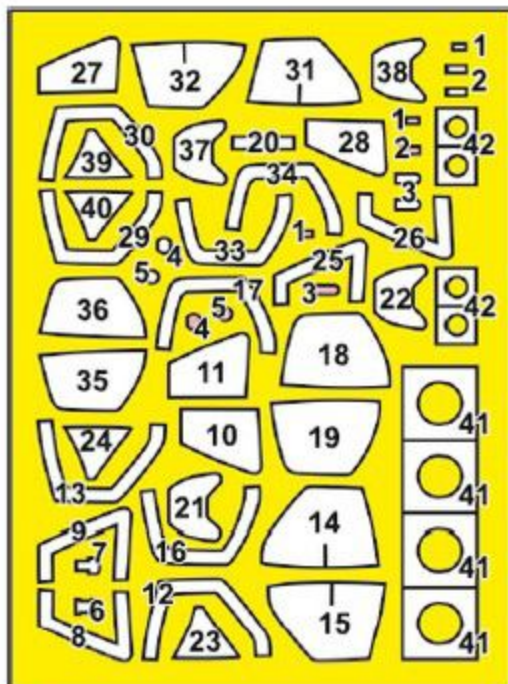

Clear Coat

MIRAGE 2000D PAINTING MASK

ACCESSORIES SET FOR
MODELSVIT KIT

1:72
#CPA72122

PAINTING MASK
DOUBLE-SIDED

NUMBER OF PARTS: 56 pcs

THIS SET CONTAINS:

MADE FROM YELLOW KABUKI TYPE PAPER

This product contains metal and resin detail parts for upgrading scale plastic models.

WARNING! This set contains small and sharp parts. Work carefully in a ventilated and well-lit room. Safety glasses are recommended. This product is not suitable for children below 14 years age.

□ spare parts

1**2**

3

K1 kit part inside

**4**

5**6**

7

8

9

10

11