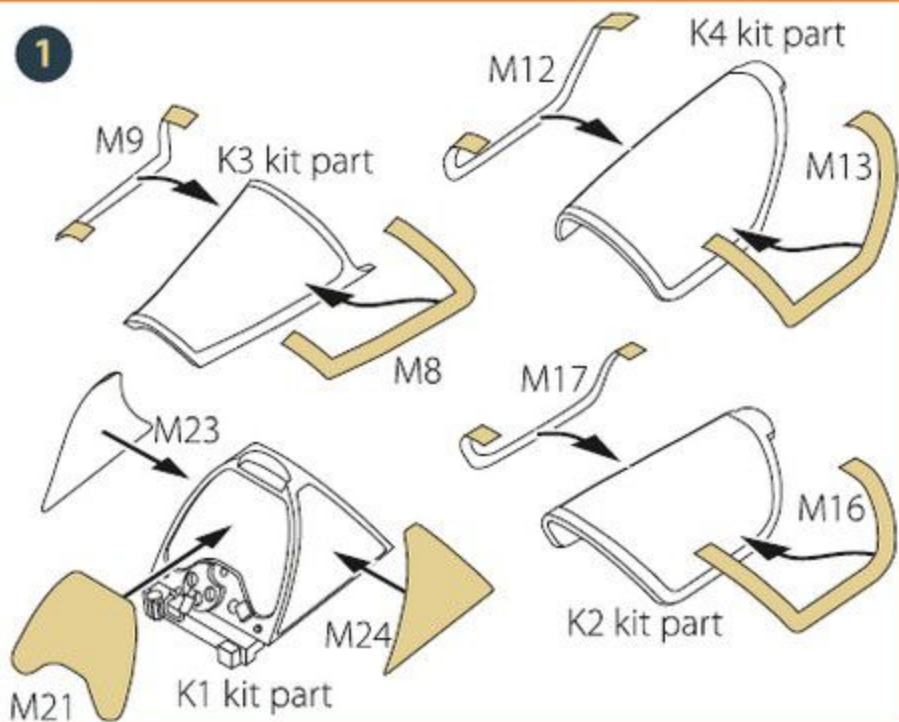

Clear Coat

MIRAGE 2000D PAINTING MASK

ACCESSORIES SET FOR
MODELSVIT KIT

1:72
#CPA72122

PAINTING MASK
DOUBLE-SIDED

NUMBER OF PARTS: 56 pcs

THIS SET CONTAINS:

MADE FROM YELLOW KABUKI TYPE PAPER

This product contains metal and resin detail parts for upgrading scale plastic models.

WARNING! This set contains small and sharp parts. Work carefully in a ventilated and well-lit room. Safety glasses are recommended. This product is not suitable for children below 14 years age.

□ spare parts

1**2**

3

K1 kit part inside

**4**

5**6**

7

8