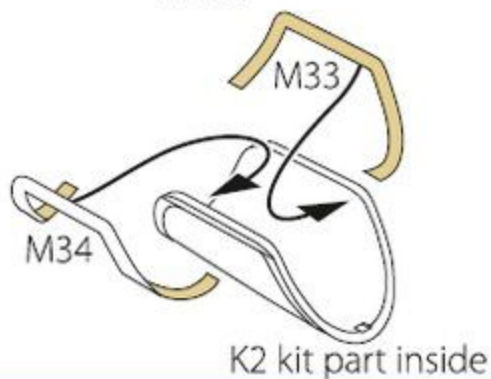

Clear Coat

MIRAGE 2000D PAINTING MASK

ACCESSORIES SET FOR
MODELSVIT KIT

1:72
#CPA72122

PAINTING MASK
DOUBLE-SIDED

NUMBER OF PARTS: 56 pcs

THIS SET CONTAINS:

MADE FROM YELLOW KABUKI TYPE PAPER

This product contains metal and resin detail parts for upgrading scale plastic models.

WARNING! This set contains small and sharp parts. Work carefully in a ventilated and well-lit room. Safety glasses are recommended. This product is not suitable for children below 14 years age.

□ spare parts

1**2**

3

K1 kit part inside

**4**

5**6**

7

8