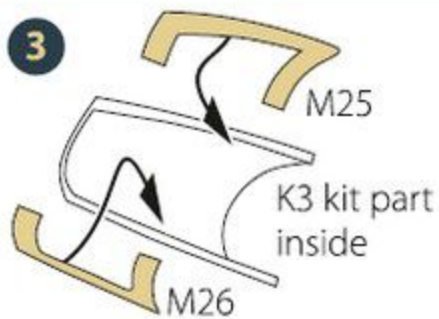

Clear Coat

MIRAGE 2000D PAINTING MASK

ACCESSORIES SET FOR
MODELSVIT KIT

1:72
#CPA72122

PAINTING MASK
DOUBLE-SIDED

NUMBER OF PARTS: 56 pcs

THIS SET CONTAINS:

MADE FROM YELLOW KABUKI TYPE PAPER

This product contains metal and resin detail parts for upgrading scale plastic models.

WARNING! This set contains small and sharp parts. Work carefully in a ventilated and well-lit room. Safety glasses are recommended. This product is not suitable for children below 14 years age.

□ spare parts

1**2**

3

K1 kit part inside

**4**

5**6**

7

8