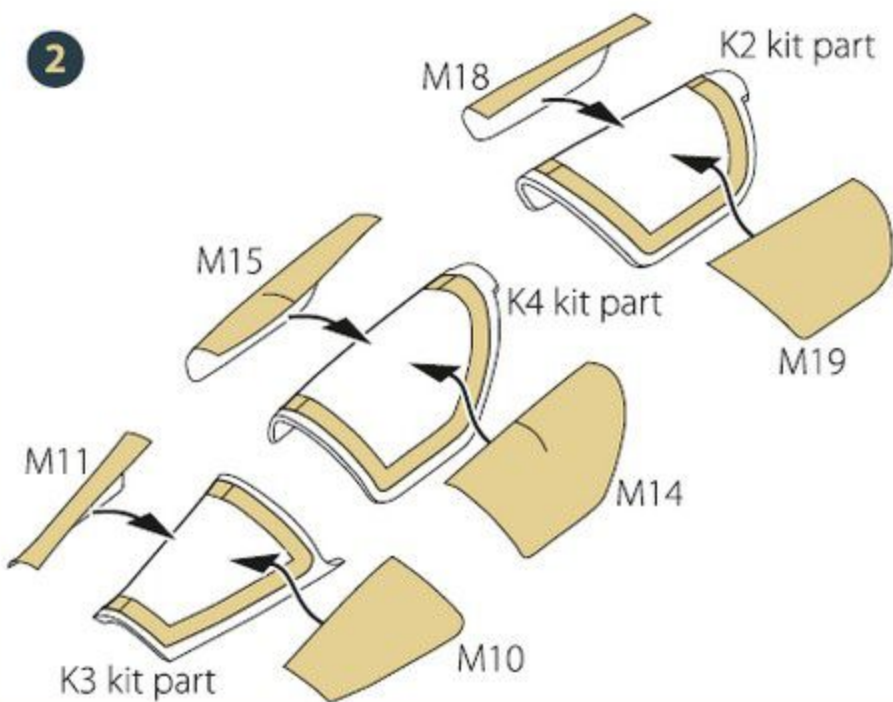

Clear Coat

MIRAGE 2000D PAINTING MASK

ACCESSORIES SET FOR
MODELSVIT KIT

1:72
#CPA72122

PAINTING MASK
DOUBLE-SIDED

NUMBER OF PARTS: 56 pcs

THIS SET CONTAINS:

MADE FROM YELLOW KABUKI TYPE PAPER

This product contains metal and resin detail parts for upgrading scale plastic models.

WARNING! This set contains small and sharp parts. Work carefully in a ventilated and well-lit room. Safety glasses are recommended. This product is not suitable for children below 14 years age.

□ spare parts

1**2**

3

K1 kit part inside

**4**

5**6**

7

8