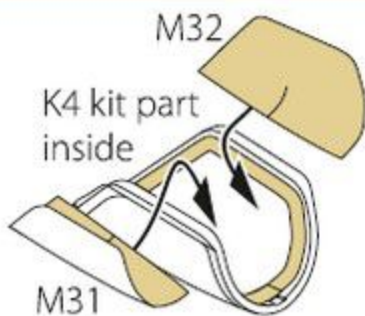

This product contains metal and resin detail parts for upgrading scale plastic models.

WARNING! This set contains small and sharp parts. Work carefully in a ventilated and well-lit room. Safety glasses are recommended. This product is not suitable for children below 14 years age.

□ spare parts

1**2**

3

K1 kit part inside

**4**

5**6**

7

8