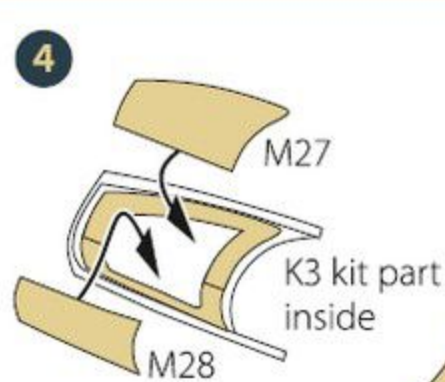

Clear Coat

MIRAGE 2000D PAINTING MASK

ACCESSORIES SET FOR
MODELSVIT KIT

1:72
#CPA72122

PAINTING MASK
DOUBLE-SIDED

NUMBER OF PARTS: 56 pcs

THIS SET CONTAINS:

MADE FROM YELLOW KABUKI TYPE PAPER

This product contains metal and resin detail parts for upgrading scale plastic models.

WARNING! This set contains small and sharp parts. Work carefully in a ventilated and well-lit room. Safety glasses are recommended. This product is not suitable for children below 14 years age.

□ spare parts

1**2**

3

K1 kit part inside

**4**

5**6**

7

8