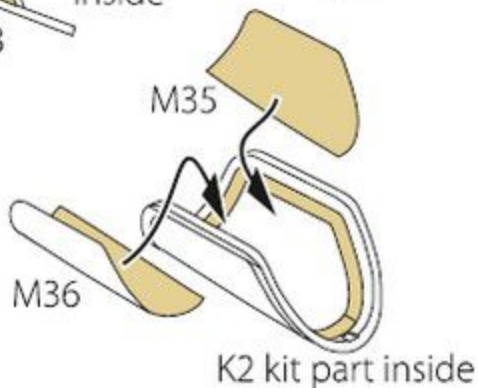

Clear Coat

MIRAGE 2000D PAINTING MASK

ACCESSORIES SET FOR
MODELSVIT KIT

1:72
#CPA72122

PAINTING MASK
DOUBLE-SIDED

NUMBER OF PARTS: 56 pcs

THIS SET CONTAINS:

MADE FROM YELLOW KABUKI TYPE PAPER

This product contains metal and resin detail parts for upgrading scale plastic models.

WARNING! This set contains small and sharp parts. Work carefully in a ventilated and well-lit room. Safety glasses are recommended. This product is not suitable for children below 14 years age.

□ spare parts

1**2**

3

K1 kit part inside

**4**

5**6**

7

8