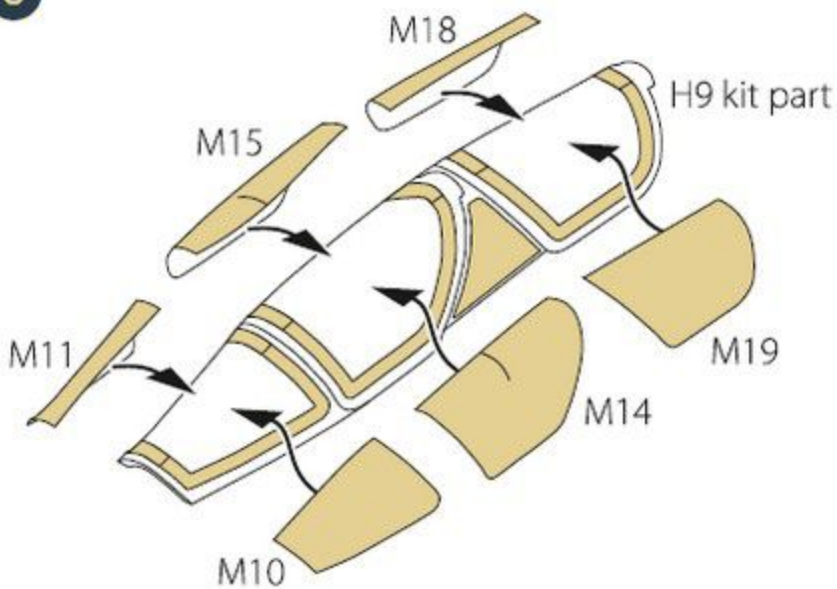

Clear Coat

MIRAGE 2000D PAINTING MASK

ACCESSORIES SET FOR
MODELSVIT KIT

1:72
#CPA72122

PAINTING MASK
DOUBLE-SIDED

NUMBER OF PARTS: 56 pcs

THIS SET CONTAINS:

MADE FROM YELLOW KABUKI TYPE PAPER

This product contains metal and resin detail parts for upgrading scale plastic models.

WARNING! This set contains small and sharp parts. Work carefully in a ventilated and well-lit room. Safety glasses are recommended. This product is not suitable for children below 14 years age.

□ spare parts

1**2**

3

K1 kit part inside

**4**

5**6**

7

8