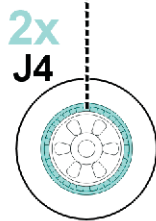

eduard
Express Mask

XF 025

F-86F-40

FOR Hasegawa 1/48 KIT