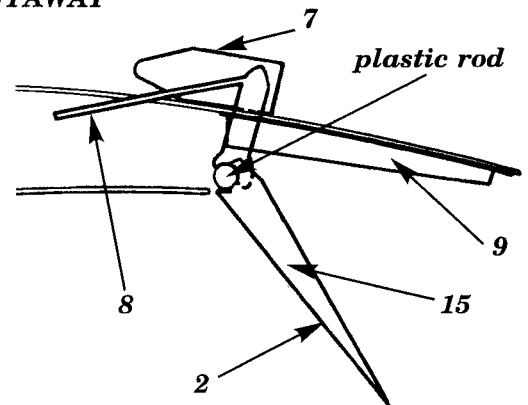

Spitfire Mk.I flaps

1/48 scale detail set for TAMIYA kit

48 117

- OPPOSITE SIDE
- REMOVE
- BEND
- REPLACE

FLAPS BOTTOM VIEW

WING BOTTOM VIEW

LANDING FLAPS MECHANISM CUTAWAY

Spitfire Mk.I flaps

1/48 scale detail set for TAMIYA kit

48 117

-  OPPOSITE SIDE
-  REMOVE
-  BEND
-  REPLACE

FLAPS BOTTOM VIEW

WING BOTTOM VIEW

LANDING FLAPS MECHANISM CUTAWAY