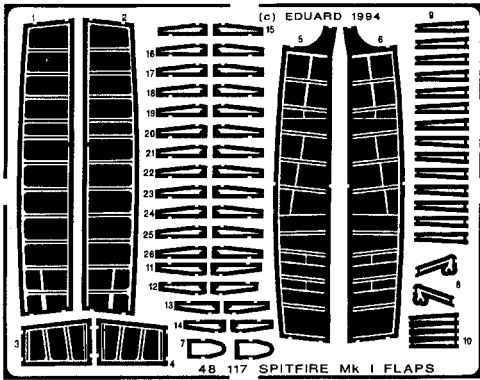

Spitfire Mk.I flaps

1/48 scale detail set for TAMIYA kit

48 117

- OPPOSITE SIDE
- REMOVE
- BEND
- REPLACE

FLAPS BOTTOM VIEW

WING BOTTOM VIEW

LANDING FLAPS MECHANISM CUTAWAY

Spitfire Mk.I flaps

1/48 scale detail set for TAMIYA kit

48 117

-  OPPOSITE SIDE
-  REMOVE
-  BEND
-  REPLACE

FLAPS BOTTOM VIEW

WING BOTTOM VIEW

LANDING FLAPS MECHANISM CUTAWAY