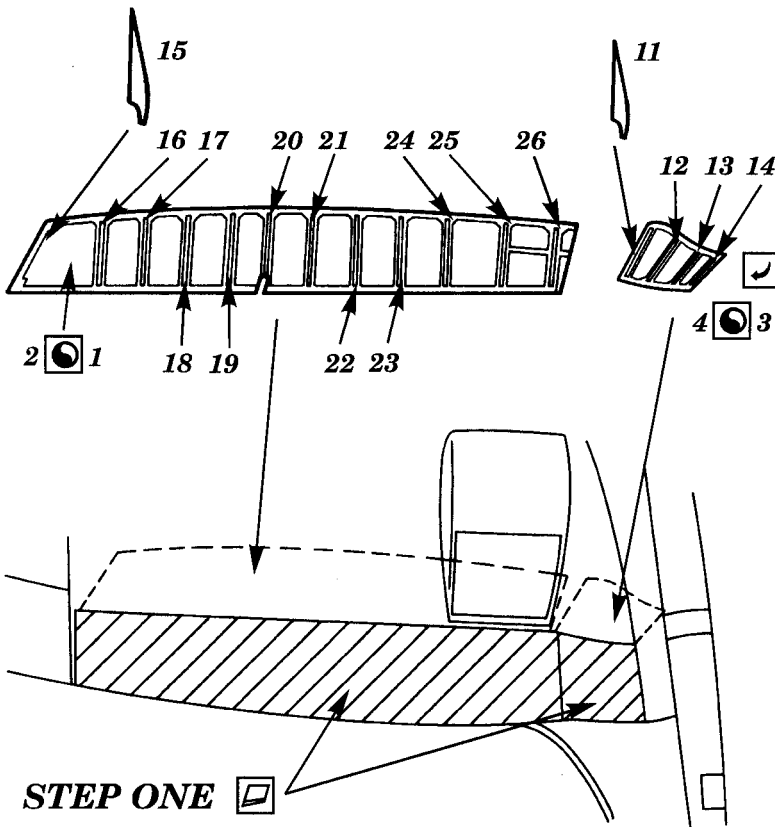

Spitfire Mk.I flaps

1/48 scale detail set for TAMIYA kit

48 117

- OPPOSITE SIDE
- REMOVE
- BEND
- REPLACE

FLAPS BOTTOM VIEW

WING BOTTOM VIEW

LANDING FLAPS MECHANISM CUTAWAY

Spitfire Mk.I flaps

1/48 scale detail set for TAMIYA kit

48 117

-  OPPOSITE SIDE
-  REMOVE
-  BEND
-  REPLACE

FLAPS BOTTOM VIEW

WING BOTTOM VIEW

LANDING FLAPS MECHANISM CUTAWAY