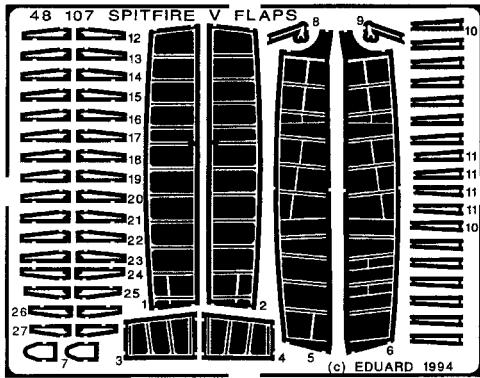

Spitfire Mk.I flaps

1/48 scale detail set for TAMIYA kit

48 117

- OPPOSITE SIDE
- REMOVE
- BEND
- REPLACE

FLAPS BOTTOM VIEW

WING BOTTOM VIEW

LANDING FLAPS MECHANISM CUTAWAY

Spitfire Mk.I flaps

1/48 scale detail set for TAMIYA kit

48 117

-  OPPOSITE SIDE
-  REMOVE
-  BEND
-  REPLACE

FLAPS BOTTOM VIEW

WING BOTTOM VIEW

LANDING FLAPS MECHANISM CUTAWAY