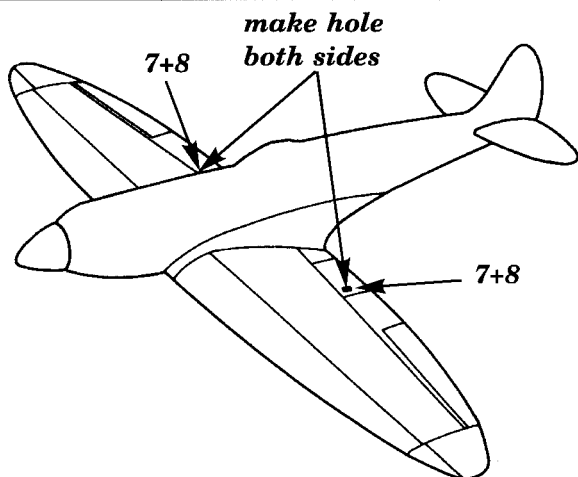

1/48 scale detail set for TAMIYA kit

48 117

-  OPPOSITE SIDE
-  REMOVE
-  BEND
-  REPLACE

FLAPS BOTTOM VIEW

WING BOTTOM VIEW

LANDING FLAPS MECHANISM CUTAWAY