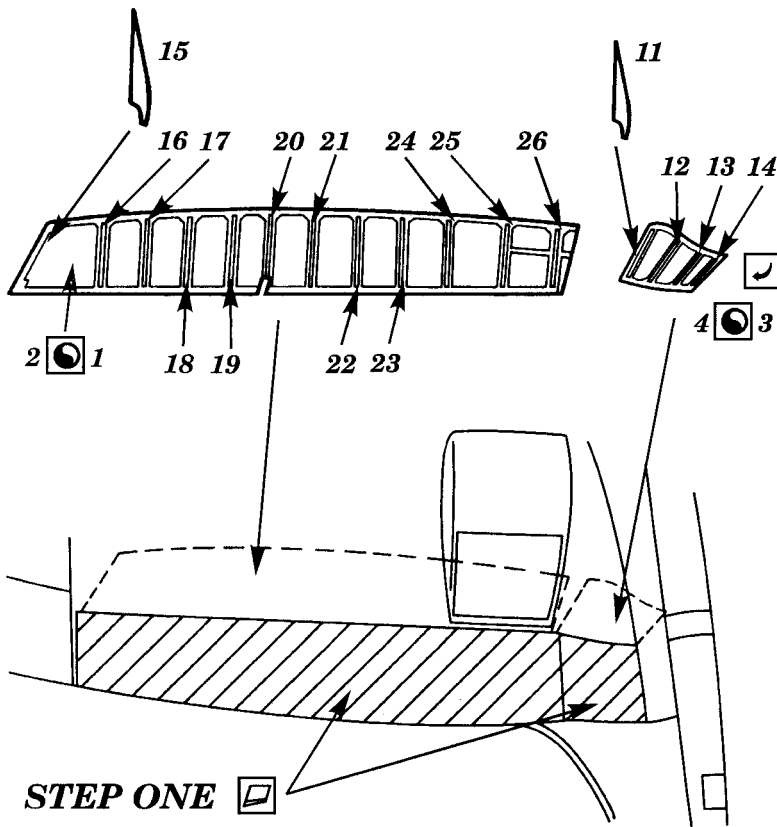

Spitfire Mk.I flaps

1/48 scale detail set for TAMIYA kit

48 117

- OPPOSITE SIDE
- REMOVE
- BEND
- REPLACE

FLAPS BOTTOM VIEW

WING BOTTOM VIEW

LANDING FLAPS MECHANISM CUTAWAY

Spitfire Mk.I flaps

1/48 scale detail set for TAMIYA kit

48 117

-  OPPOSITE SIDE
-  REMOVE
-  BEND
-  REPLACE

FLAPS BOTTOM VIEW

WING BOTTOM VIEW

LANDING FLAPS MECHANISM CUTAWAY