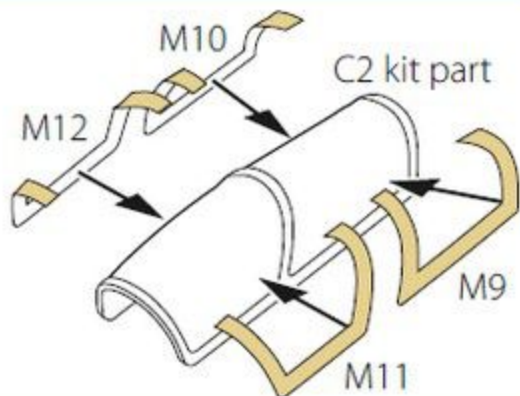

Clear Drop!

JL-8/K-8 KARAKORUM PAINTING MASK

ACCESSORIES SET FOR
TRUMPETER KIT

1:72
#CPA72130

**PAINTING MASK
DOUBLE-SIDED**

NUMBER OF PARTS: 28 pcs

- 1** stages of assembly
- ?** optional
- A** variants of assembly
- do not glue
- A1** part number
- make a hole
- apply decals
- detach with knife
- apply the adhesive mask
- paint
- bend
- repeat the operation N times

THIS SET CONTAINS:

MADE FROM YELLOW KABUKI TYPE PAPER

This product contains metal and resin detail parts for upgrading scale plastic models.

WARNING! This set contains small and sharp parts. Work carefully in a ventilated and well-lit room. Safety glasses are recommended. This product is not suitable for children below 14 years age.

1**2****3****First step****Second step**

4

First step
paint tire black

Second step
spray wheel rim

third step
spray landing gear

5