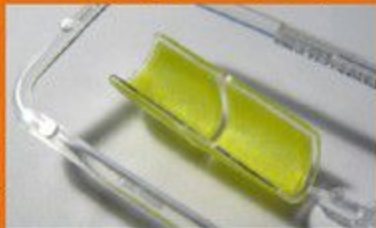

Clear Drop!

JL-8/K-8 KARAKORUM PAINTING MASK

ACCESSORIES SET FOR
TRUMPETER KIT

1:72
#CPA72130

**PAINTING MASK
DOUBLE-SIDED**

NUMBER OF PARTS: 28 pcs

- 1** stages of assembly
- ?** optional
- A** variants of assembly
- do not glue
- A1** part number
- make a hole
- apply decals
- detach with knife
- apply the adhesive mask
- paint
- bend
- repeat the operation N times

THIS SET CONTAINS:

MADE FROM YELLOW KABUKI TYPE PAPER

This product contains metal and resin detail parts for upgrading scale plastic models.

WARNING! This set contains small and sharp parts. Work carefully in a ventilated and well-lit room. Safety glasses are recommended. This product is not suitable for children below 14 years age.

1**2****3****First step****Second step**

4

First step
paint tire black

Second step
spray wheel rim

third step
spray landing gear

5