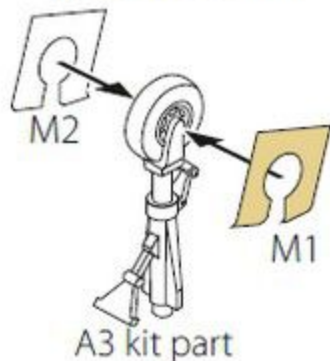

Clear Drop!

JL-8/K-8 KARAKORUM PAINTING MASK

ACCESSORIES SET FOR
TRUMPETER KIT

1:72
#CPA72130

**PAINTING MASK
DOUBLE-SIDED**

NUMBER OF PARTS: 28 pcs

- 1** stages of assembly
- ?** optional
- A** variants of assembly
- do not glue
- A1** part number
- make a hole
- apply decals
- detach with knife
- apply the adhesive mask
- paint
- bend
- repeat the operation N times

THIS SET CONTAINS:

MADE FROM YELLOW KABUKI TYPE PAPER

This product contains metal and resin detail parts for upgrading scale plastic models.

WARNING! This set contains small and sharp parts. Work carefully in a ventilated and well-lit room. Safety glasses are recommended. This product is not suitable for children below 14 years age.

1**2****3****First step****Second step**

4

First step
paint tire black

Second step
spray wheel rim

third step
spray landing gear

5