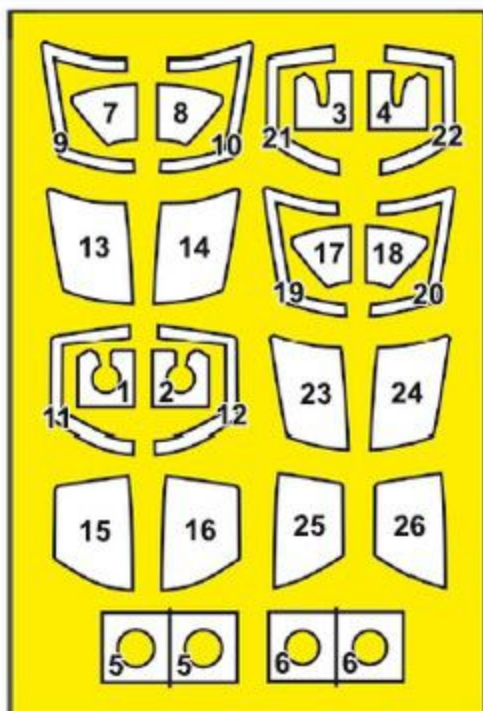

Clear Drop!

JL-8/K-8 KARAKORUM PAINTING MASK

ACCESSORIES SET FOR
TRUMPETER KIT

1:72
#CPA72130

**PAINTING MASK
DOUBLE-SIDED**

NUMBER OF PARTS: 28 pcs

- 1** stages of assembly
- ?** optional
- A** variants of assembly
- do not glue
- A1** part number
- make a hole
- apply decals
- detach with knife
- apply the adhesive mask
- paint
- bend
- repeat the operation N times

THIS SET CONTAINS:

MADE FROM YELLOW KABUKI TYPE PAPER

This product contains metal and resin detail parts for upgrading scale plastic models.

WARNING! This set contains small and sharp parts. Work carefully in a ventilated and well-lit room. Safety glasses are recommended. This product is not suitable for children below 14 years age.

1**2****3****First step****Second step**

4

First step
paint tire black

Second step
spray wheel rim

third step
spray landing gear

5