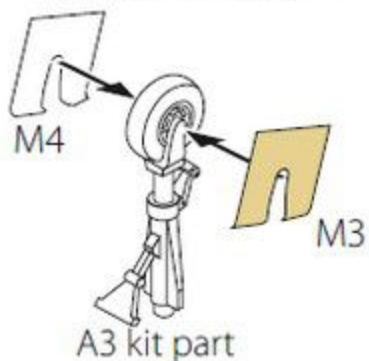

Clear Drop!

JL-8/K-8 KARAKORUM PAINTING MASK

ACCESSORIES SET FOR
TRUMPETER KIT

1:72
#CPA72130

**PAINTING MASK
DOUBLE-SIDED**

NUMBER OF PARTS: 28 pcs

- 1** stages of assembly
- ?** optional
- A** variants of assembly
- do not glue
- A1** part number
- make a hole
- apply decals
- detach with knife
- apply the adhesive mask
- paint
- bend
- repeat the operation N times

THIS SET CONTAINS:

MADE FROM YELLOW KABUKI TYPE PAPER

This product contains metal and resin detail parts for upgrading scale plastic models.

WARNING! This set contains small and sharp parts. Work carefully in a ventilated and well-lit room. Safety glasses are recommended. This product is not suitable for children below 14 years age.

1**2****3****First step****Second step**

4

First step
paint tire black

Second step
spray wheel rim

third step
spray landing gear

5