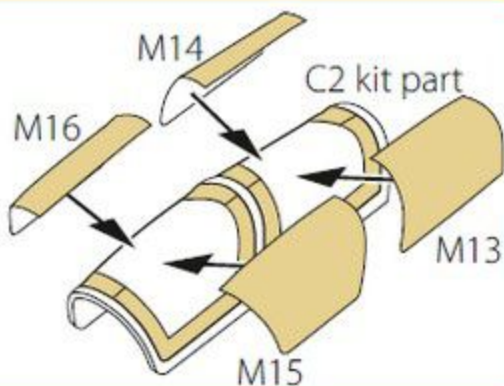

Clear Drop!

JL-8/K-8 KARAKORUM PAINTING MASK

ACCESSORIES SET FOR
TRUMPETER KIT

1:72
#CPA72130

**PAINTING MASK
DOUBLE-SIDED**

NUMBER OF PARTS: 28 pcs

- 1** stages of assembly
- ?** optional
- A** variants of assembly
- do not glue
- A1** part number
- make a hole
- apply decals
- detach with knife
- apply the adhesive mask
- paint
- bend
- repeat the operation N times

THIS SET CONTAINS:

MADE FROM YELLOW KABUKI TYPE PAPER

This product contains metal and resin detail parts for upgrading scale plastic models.

WARNING! This set contains small and sharp parts. Work carefully in a ventilated and well-lit room. Safety glasses are recommended. This product is not suitable for children below 14 years age.

1**2****3****First step****Second step**

4

First step
paint tire black

Second step
spray wheel rim

third step
spray landing gear

5