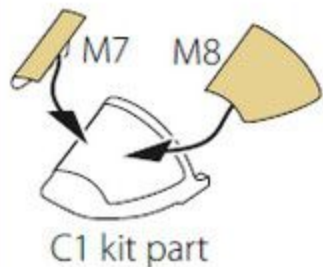

Clear Drop!

JL-8/K-8 KARAKORUM PAINTING MASK

ACCESSORIES SET FOR
TRUMPETER KIT

1:72
#CPA72130

**PAINTING MASK
DOUBLE-SIDED**

NUMBER OF PARTS: 28 pcs

- 1** stages of assembly
- ?** optional
- A** variants of assembly
- do not glue
- A1** part number
- make a hole
- apply decals
- detach with knife
- apply the adhesive mask
- paint
- bend
- repeat the operation N times

THIS SET CONTAINS:

MADE FROM YELLOW KABUKI TYPE PAPER

This product contains metal and resin detail parts for upgrading scale plastic models.

WARNING! This set contains small and sharp parts. Work carefully in a ventilated and well-lit room. Safety glasses are recommended. This product is not suitable for children below 14 years age.

1**2****3****First step****Second step**

4

First step
paint tire black

Second step
spray wheel rim

third step
spray landing gear

5