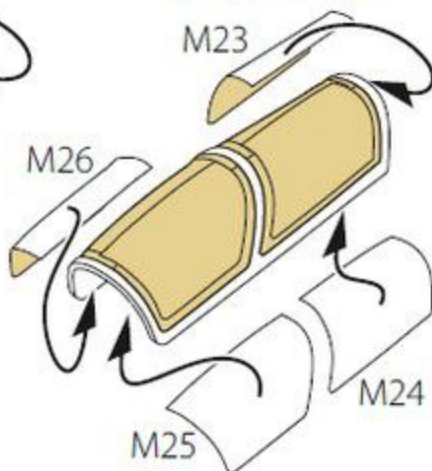

Clear Drop!

JL-8/K-8 KARAKORUM PAINTING MASK

ACCESSORIES SET FOR
TRUMPETER KIT

1:72
#CPA72130

**PAINTING MASK
DOUBLE-SIDED**

NUMBER OF PARTS: 28 pcs

- 1** stages of assembly
- ?** optional
- A** variants of assembly
- do not glue
- A1** part number
- make a hole
- apply decals
- detach with knife
- apply the adhesive mask
- paint
- bend
- repeat the operation N times

THIS SET CONTAINS:

MADE FROM YELLOW KABUKI TYPE PAPER

This product contains metal and resin detail parts for upgrading scale plastic models.

WARNING! This set contains small and sharp parts. Work carefully in a ventilated and well-lit room. Safety glasses are recommended. This product is not suitable for children below 14 years age.

1**2****3****First step****Second step**

4

First step
paint tire black

Second step
spray wheel rim

third step
spray landing gear

5