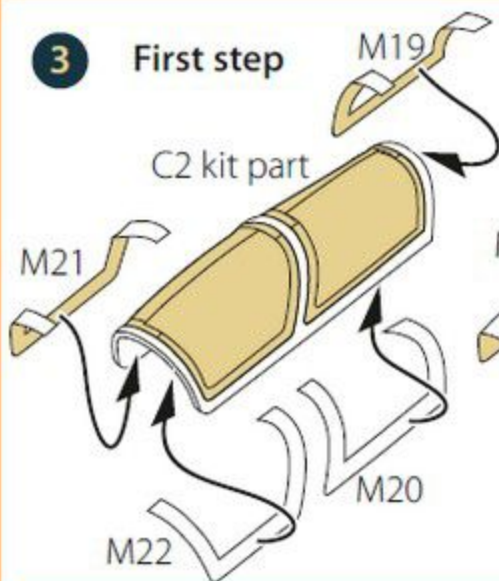

Clear Drop!

JL-8/K-8 KARAKORUM PAINTING MASK

ACCESSORIES SET FOR
TRUMPETER KIT

1:72
#CPA72130

**PAINTING MASK
DOUBLE-SIDED**

NUMBER OF PARTS: 28 pcs

- 1** stages of assembly
- ?** optional
- A** variants of assembly
- do not glue
- A1** part number
- make a hole
- apply decals
- detach with knife
- apply the adhesive mask
- paint
- bend
- repeat the operation N times

THIS SET CONTAINS:

MADE FROM YELLOW KABUKI TYPE PAPER

This product contains metal and resin detail parts for upgrading scale plastic models.

WARNING! This set contains small and sharp parts. Work carefully in a ventilated and well-lit room. Safety glasses are recommended. This product is not suitable for children below 14 years age.

1**2****3****First step****Second step**

4

First step
paint tire black

Second step
spray wheel rim

third step
spray landing gear

5