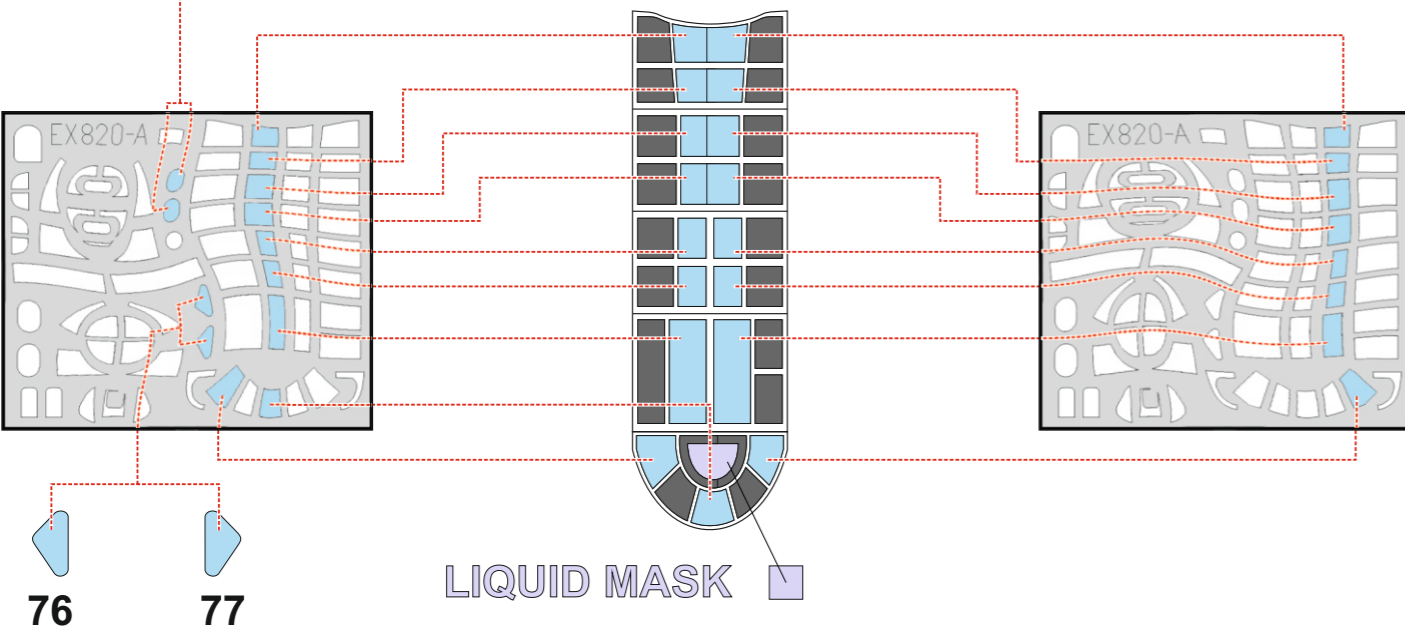

TBF-1C TFace

EX 820

for kit **ACADEMY**

scale **1/48**

OUTSIDE

73 74

LIQUID MASK

OUTSIDE

63

OUTSIDE

62

78

INSIDE

INSIDE