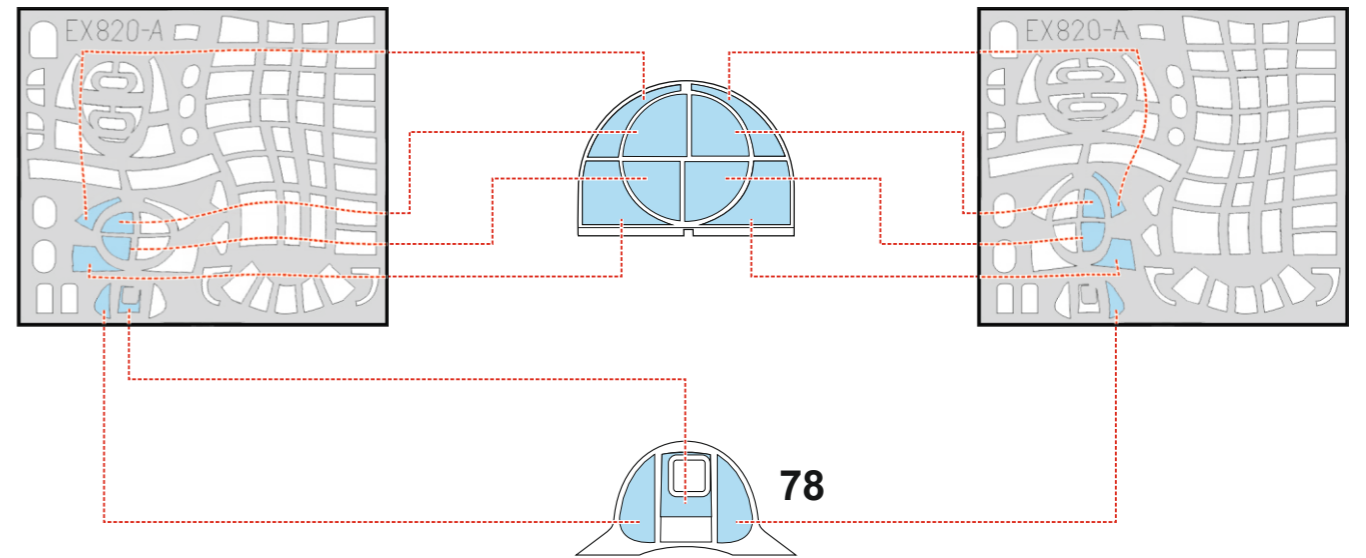

TBF-1C TFace

EX 820

for kit **ACADEMY**

scale **1/48**

OUTSIDE

73 74

LIQUID MASK

OUTSIDE

63

OUTSIDE

62

78

INSIDE

INSIDE