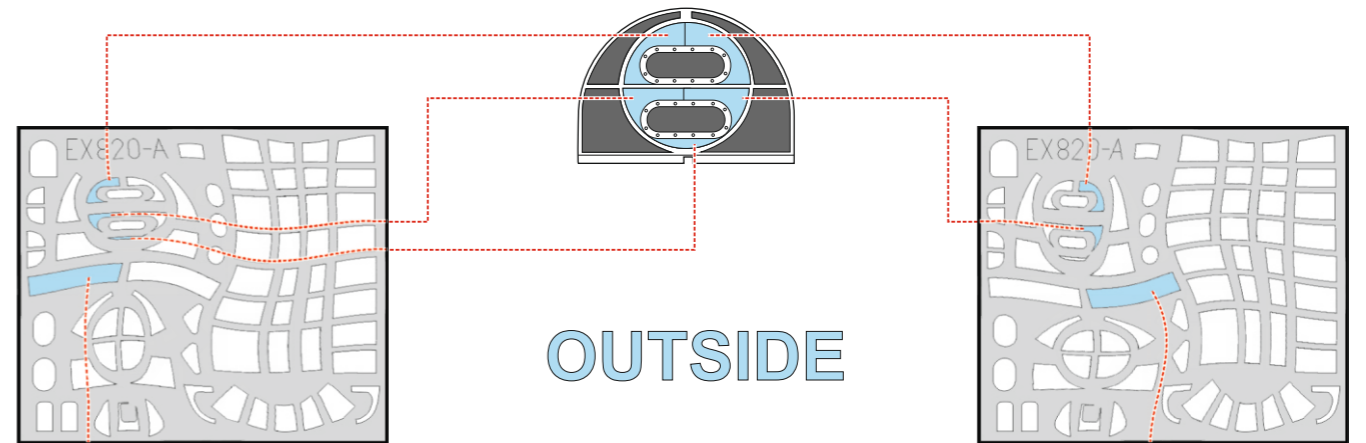

TBF-1C TFace

EX 820

for kit **ACADEMY**

scale **1/48**

OUTSIDE

73 74

LIQUID MASK

OUTSIDE

63

OUTSIDE

62

78

INSIDE

INSIDE