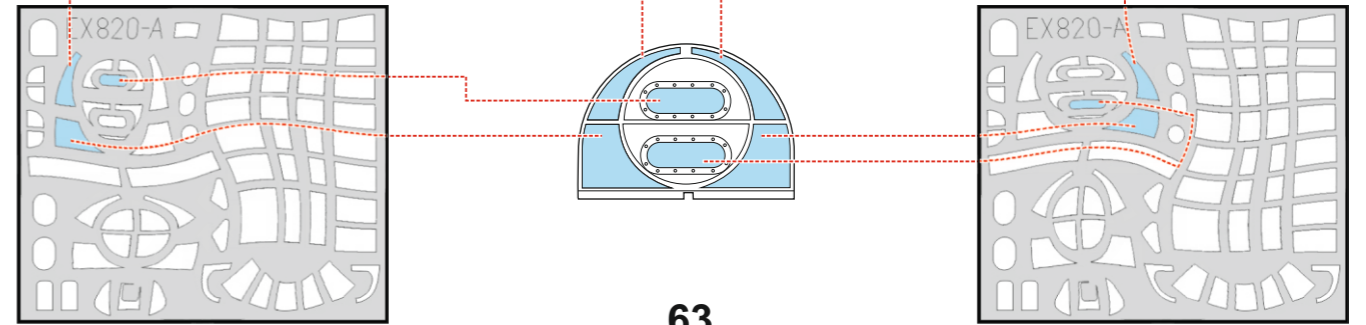

TBF-1C TFace

EX 820

for kit **ACADEMY**

scale **1/48**

OUTSIDE

73 74

LIQUID MASK

OUTSIDE

63

OUTSIDE

62

78

INSIDE

INSIDE