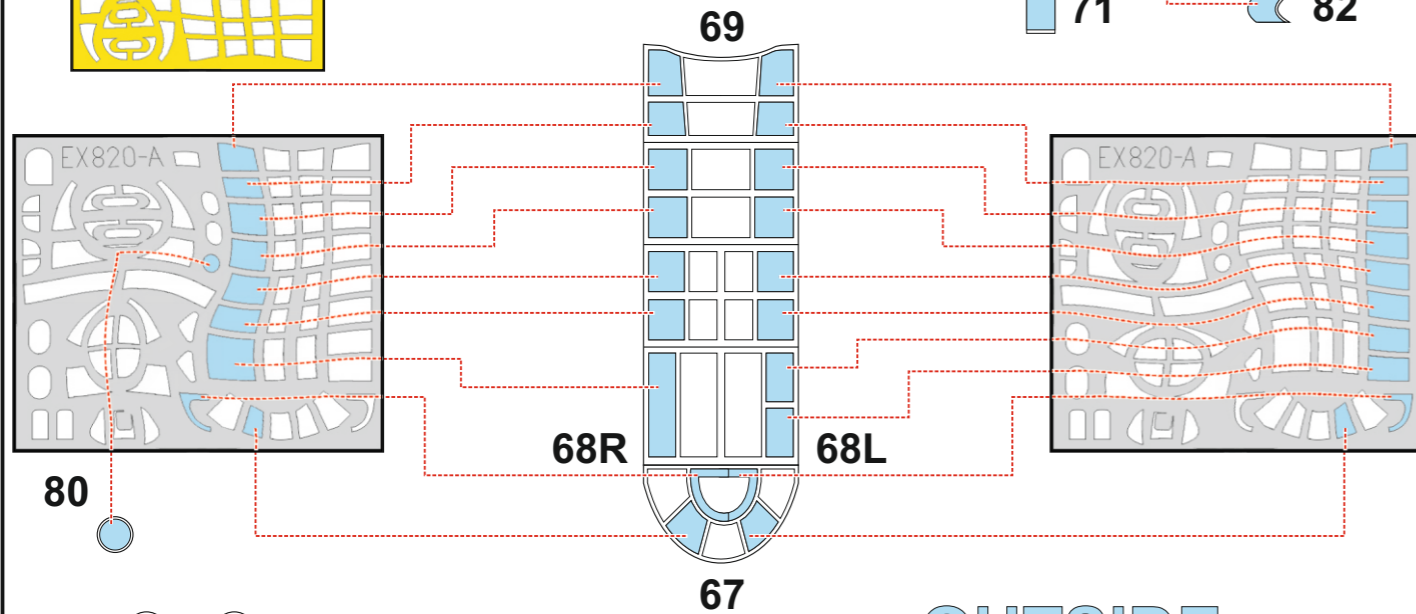

TBF-1C TFace

EX 820

for kit **ACADEMY**

scale **1/48**

OUTSIDE

73 74

LIQUID MASK

OUTSIDE

63

OUTSIDE

62

78

INSIDE

INSIDE