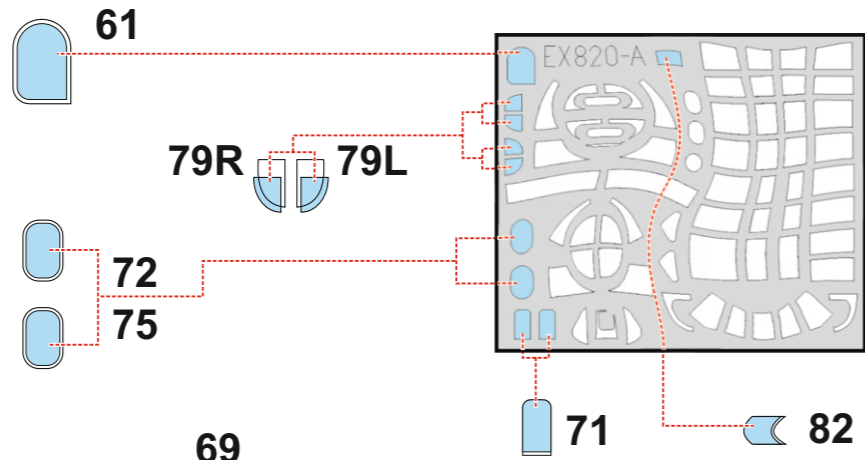

TBF-1C TFace

EX 820

for kit **ACADEMY**

scale **1/48**

OUTSIDE

73 74

LIQUID MASK

OUTSIDE

63

OUTSIDE

62

78

INSIDE

INSIDE