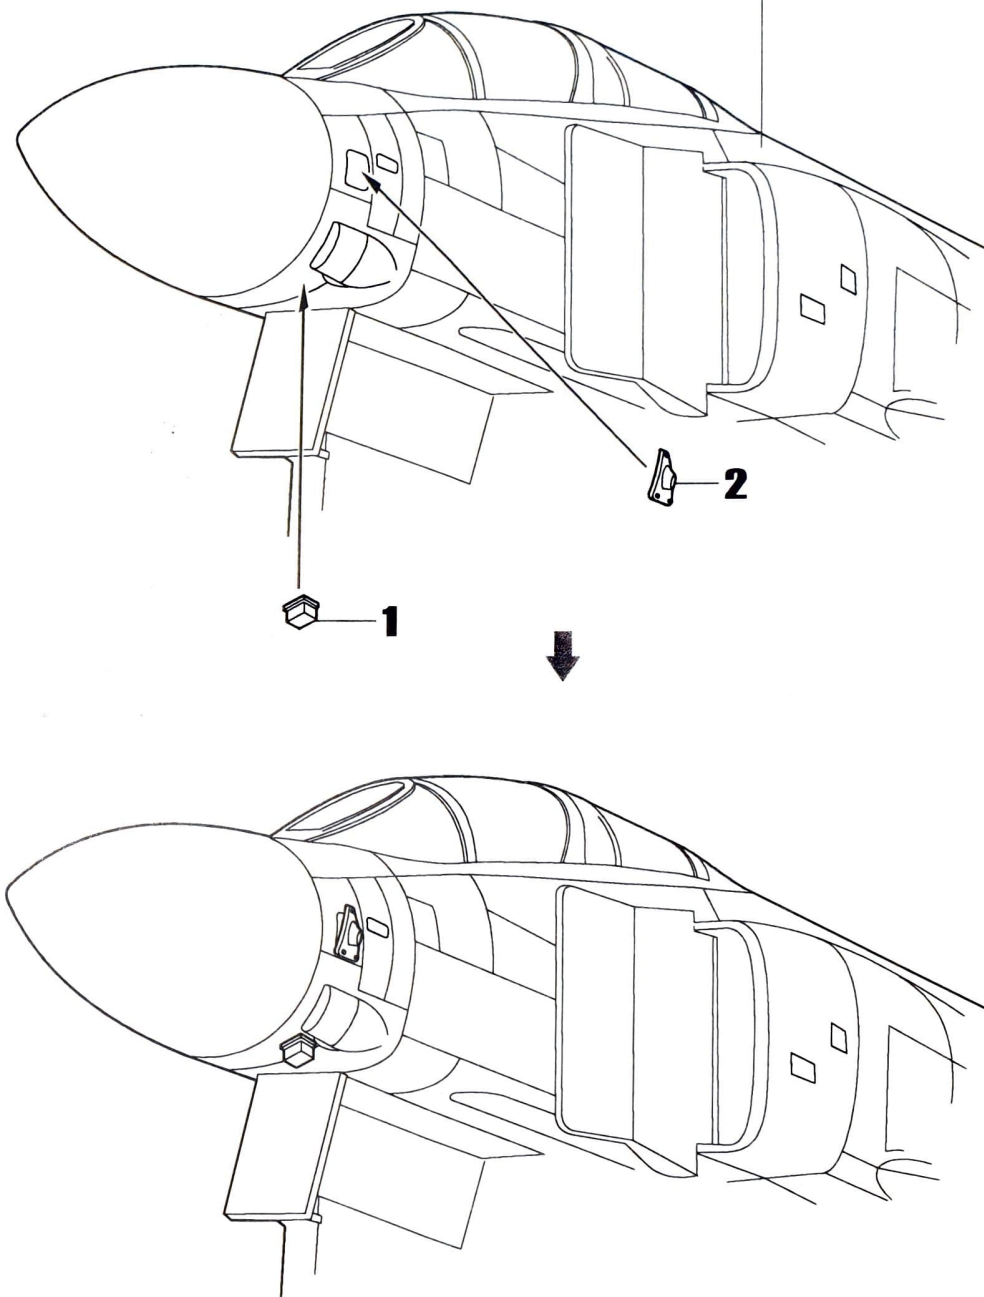

QB 48 966

**British Phantom
Remove Before Flight Covers
1/48 scale**

KIT PART

Recommended kit: HASEGAWA/REVELL