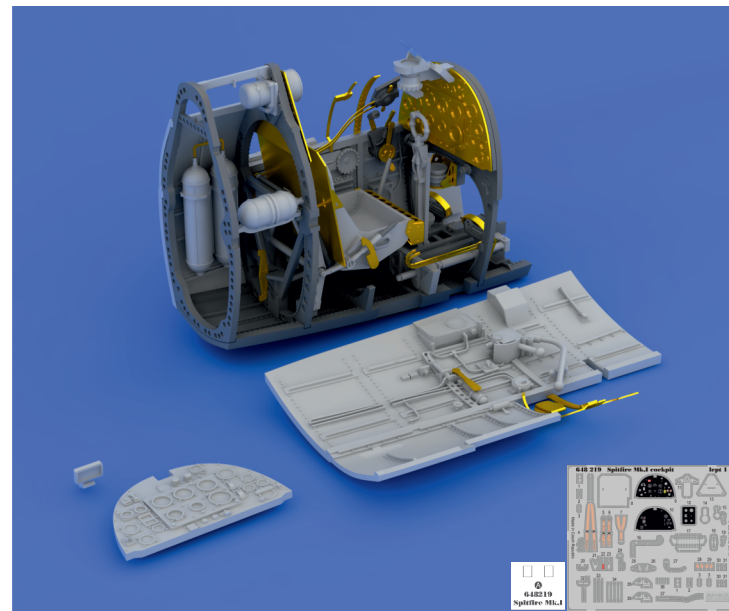

eduard
435 21 Obrnice 170
Czech Republic
www.eduard.com

www.eduard.com

648 219 Spitfire Mk.I cockpit

for Airfix kit - pro stavebnici Airfix

1/48

BEST ~~BRASS~~ RESIN AROUND!

- | | | |
|--|--|--|
| | | |
| | | |
| | | |