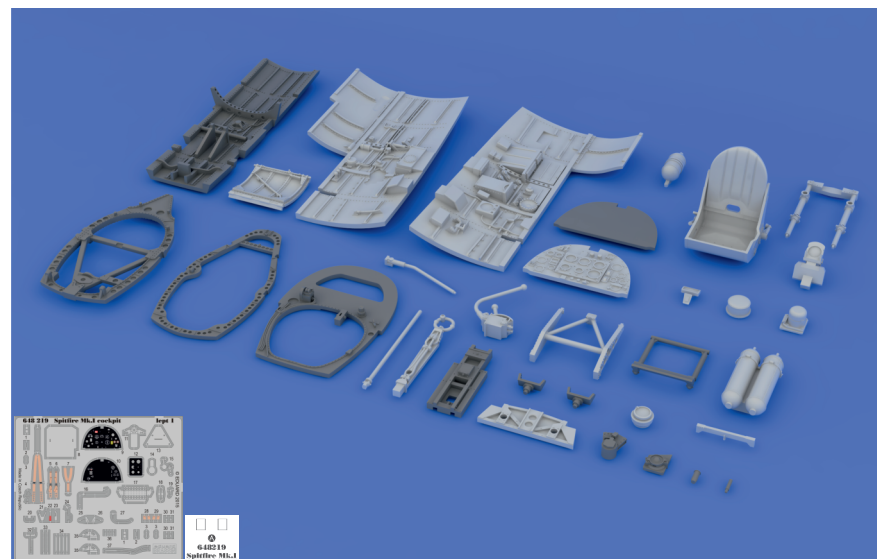

eduard
435 21 Obrnice 170
Czech Republic
www.eduard.com

www.eduard.com

648 219 Spitfire Mk.I cockpit

for Airfix kit - pro stavebnici Airfix

1/48

BEST ~~BRASS~~ RESIN AROUND!

- | | | |
|--|--|--|
| | | |
| | | |
| | | |