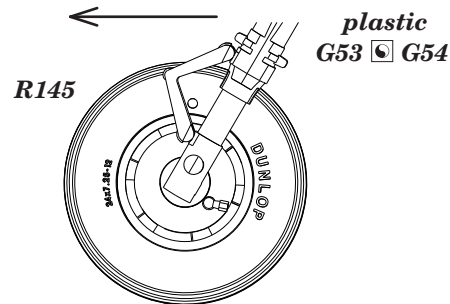

CORRECT POSITION OF WHEELS