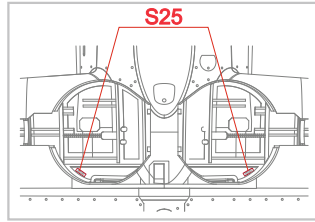

SCALE
1/48

A6M2 STENCILS

ITEM #
D48098

DESIGNED EXCLUSIVELY FOR A6M2 BY EDUARD

INFOPAGE

Eduard - Model Accessories, 435 21 Obrnice 170, Czech Republic

WWW.EDUARD.COM

D48098

A6M2 stencils 1/48

8 591437 564439

SPINNER - DETAIL

?
S33

INNER SIDE
PORT SIDE STARBOARD

?
S45*

?
S46*

PORT SIDE STARBOARD