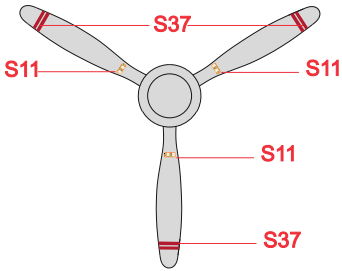

SCALE
1/48

A6M2 STENCILS

ITEM #
D48098

DESIGNED EXCLUSIVELY FOR A6M2 BY EDUARD

INFOPAGE

Eduard - Model Accessories, 435 21 Obrnice 170, Czech Republic

WWW.EDUARD.COM

D48098

A6M2 stencils 1/48

8 591437 564439

SPINNER - DETAIL

?
S33

INNER SIDE
PORT SIDE STARBOARD

?
S45*

?
S46*

PORT SIDE STARBOARD