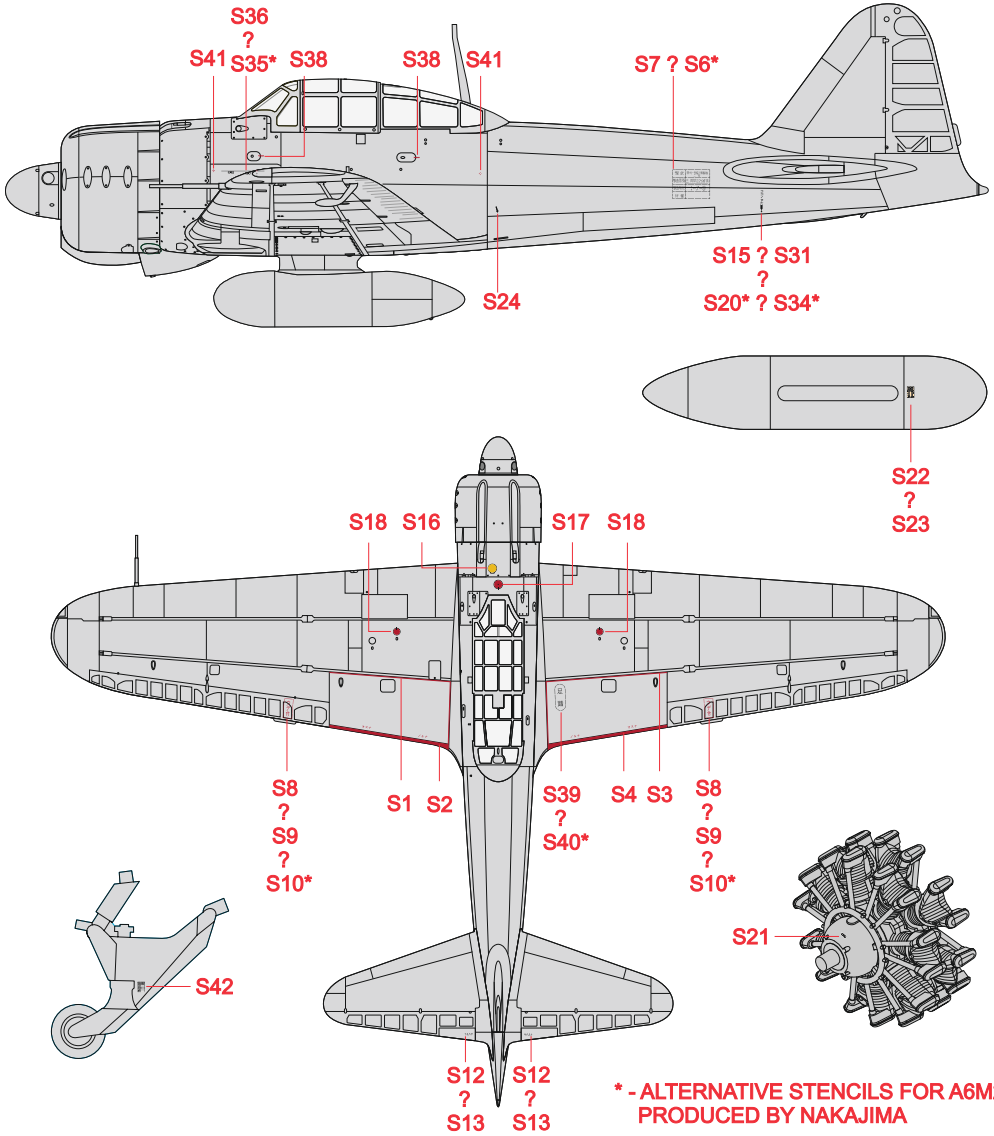

SCALE
1/48

A6M2 STENCILS

ITEM #
D48098

DESIGNED EXCLUSIVELY FOR A6M2 BY EDUARD

INFOPAGE

Eduard - Model Accessories, 435 21 Obrnice 170, Czech Republic

WWW.EDUARD.COM

D48098

A6M2 stencils 1/48

8 591437 564439

SPINNER - DETAIL

?
S33

INNER SIDE
PORT SIDE STARBOARD

?
S45*

?
S46*

PORT SIDE STARBOARD