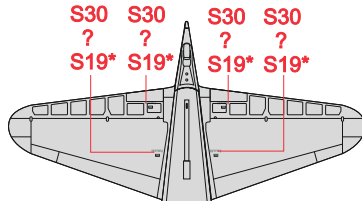

A6M2 stencils 1/48

8 591437 564439

SPINNER - DETAIL

?
S33

INNER SIDE
PORT SIDE STARBOARD

?
S45*

?
S46*

PORT SIDE STARBOARD