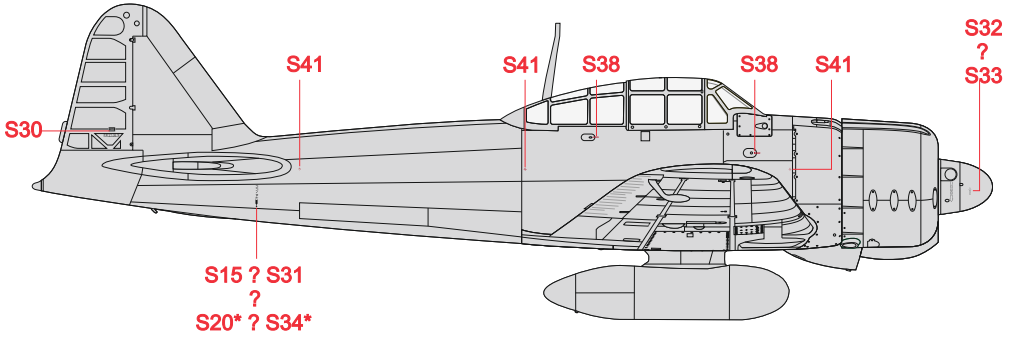

SCALE
1/48

A6M2 STENCILS

ITEM #
D48098

DESIGNED EXCLUSIVELY FOR A6M2 BY EDUARD

INFOPAGE

Eduard - Model Accessories, 435 21 Obrnice 170, Czech Republic

WWW.EDUARD.COM

D48098

A6M2 stencils 1/48

8 591437 564439

SPINNER - DETAIL

?
S33

INNER SIDE
PORT SIDE STARBOARD

?
S45*

?
S46*

PORT SIDE STARBOARD