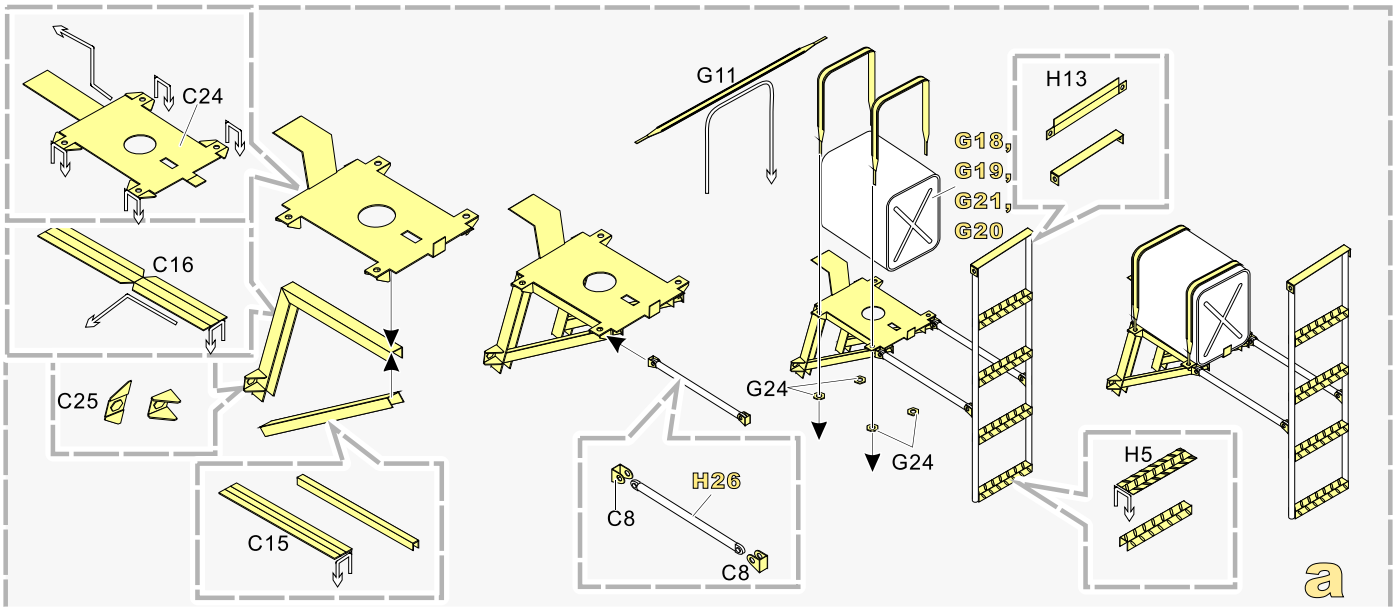

## 现代俄罗斯9A52-2龙卷风远程火箭炮改造件

[For MENG SS 009]

■ 推荐使用工具 RECOMMENDED TOOLS

-   
**安装**  
install
-   
**折叠**  
bend
- A1**  
改造件零件编号  
PE/resin part number
- B12**  
原零件编号  
kit part number
- C22**  
被替换的原零件编号  
replaced kit part number
-   
 另一侧相同制作  
repeat on opposite side
-   
**切除**  
remove
-   
**打磨**  
grind off
-   
**弧度卷曲**  
radial bending
-   
**制作若干组**  
multiple assembly
-   
**选择安装**  
alternative
-   
**钻孔**  
drill
-   
**用胶棒制作**  
make from plastic rod

  
 用尖端在凹槽处冲压  
use penpoint to press on the dent

蚀刻片零件内朝面向上  
Put the part upside down  
 用笔尖在凹槽处刺  
Use penpoint to press on the dent

1/35 MILITARY MINIATURE VEHICLE UPGRADE SERIES PE35800

1/35 MILITARY MINIATURE VEHICLE UPGRADE SERIES PE35800