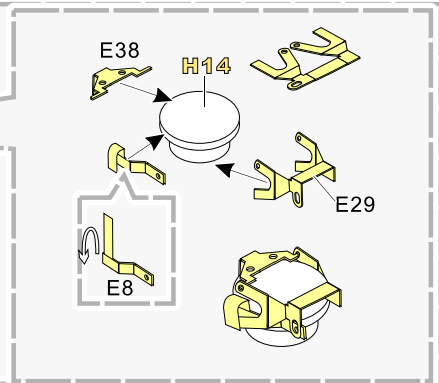

1/35 MILITARY MINIATURE VEHICLE UPGRADE SERIES PE35800

1/35 MILITARY MINIATURE VEHICLE UPGRADE SERIES PE35800

1/35 MILITARY MINIATURE VEHICLE UPGRADE SERIES PE35800

H3,H20,H12,H21

ah

H1,H9,H2,H6

ai

aj