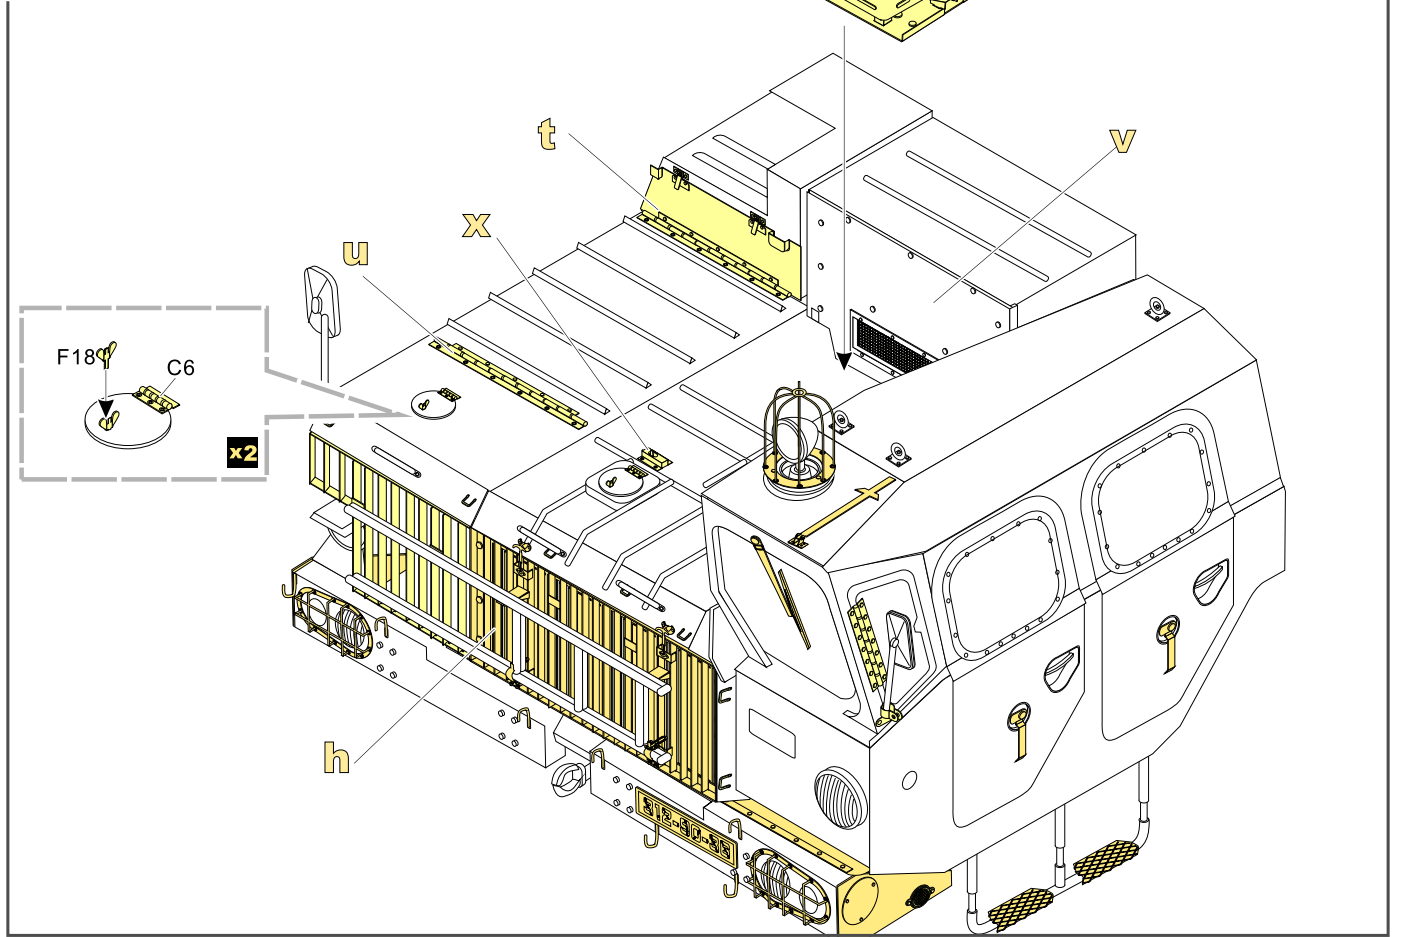

1/35 MILITARY MINIATURE VEHICLE UPGRADE SERIES PE35800