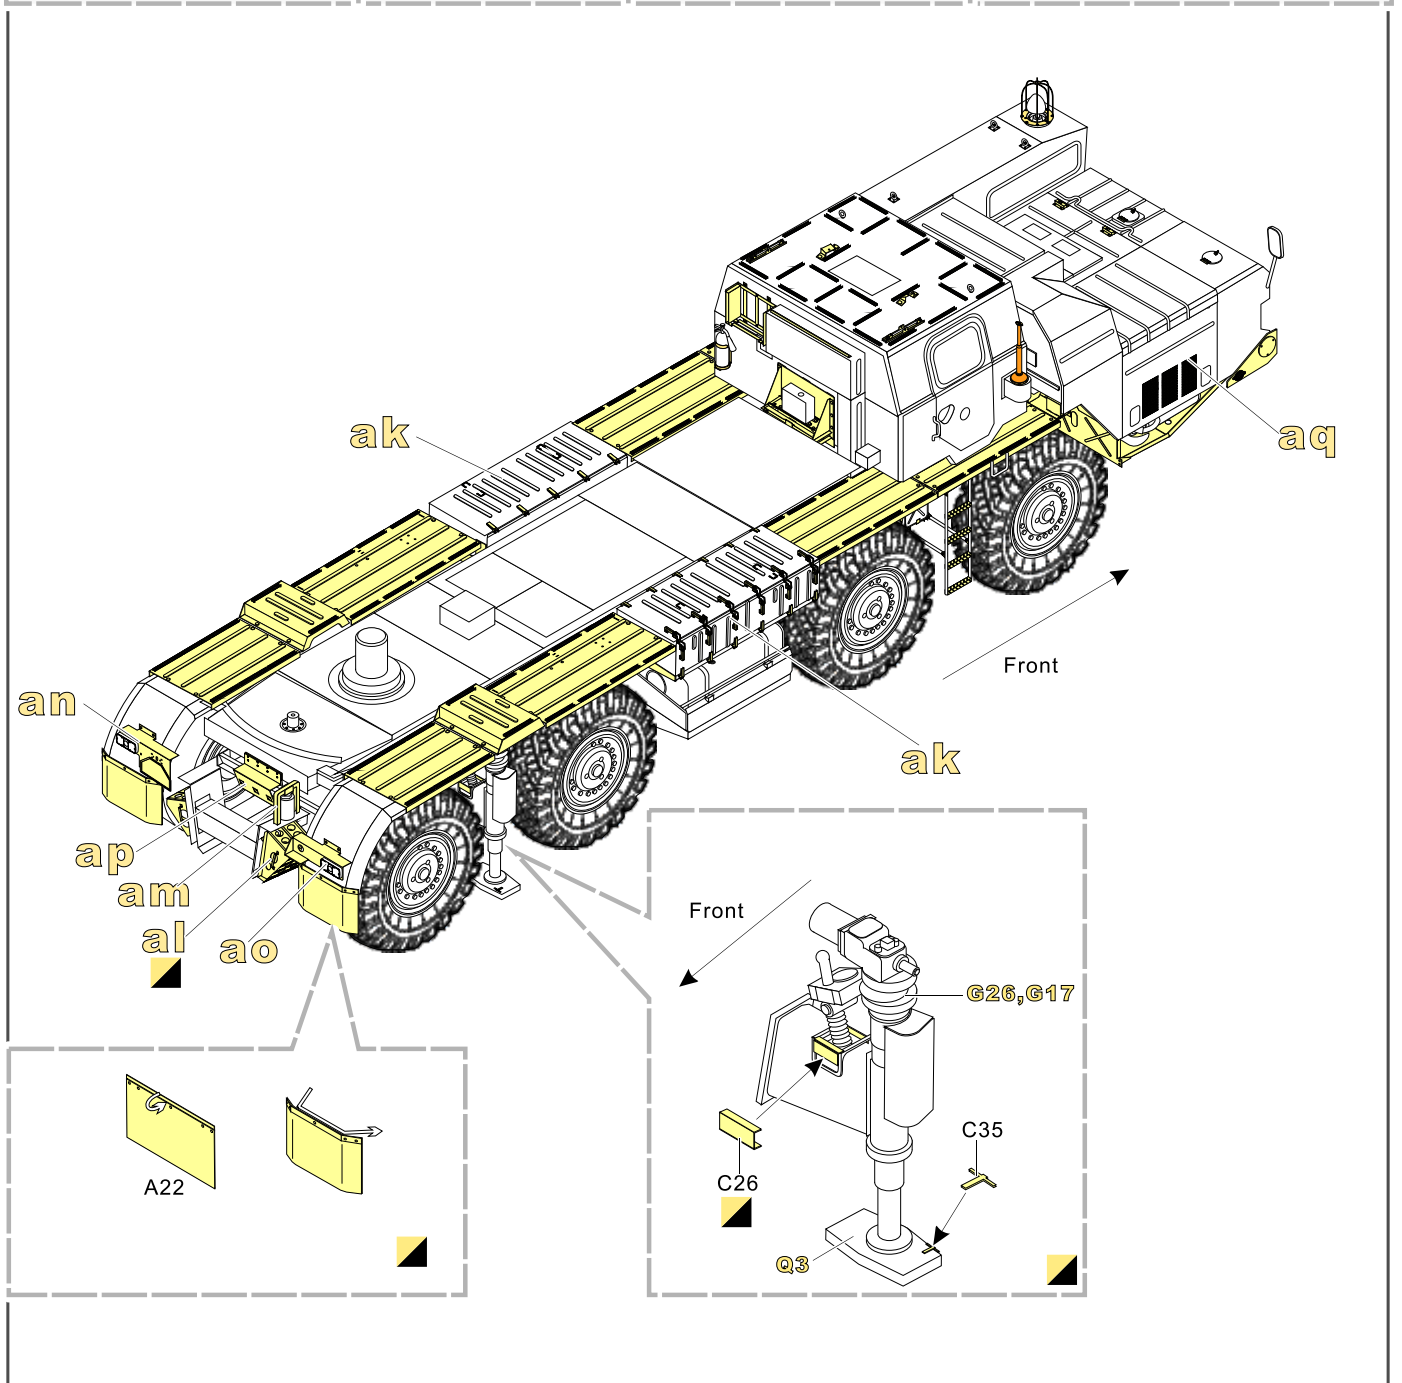

1/35 MILITARY MINIATURE VEHICLE UPGRADE SERIES PE35800