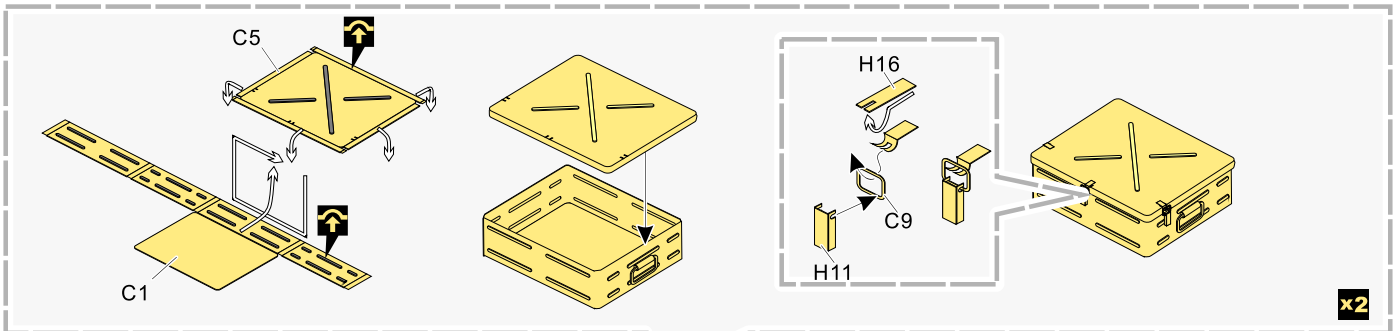

1/35 MILITARY MINIATURE VEHICLE UPGRADE SERIES PE35800