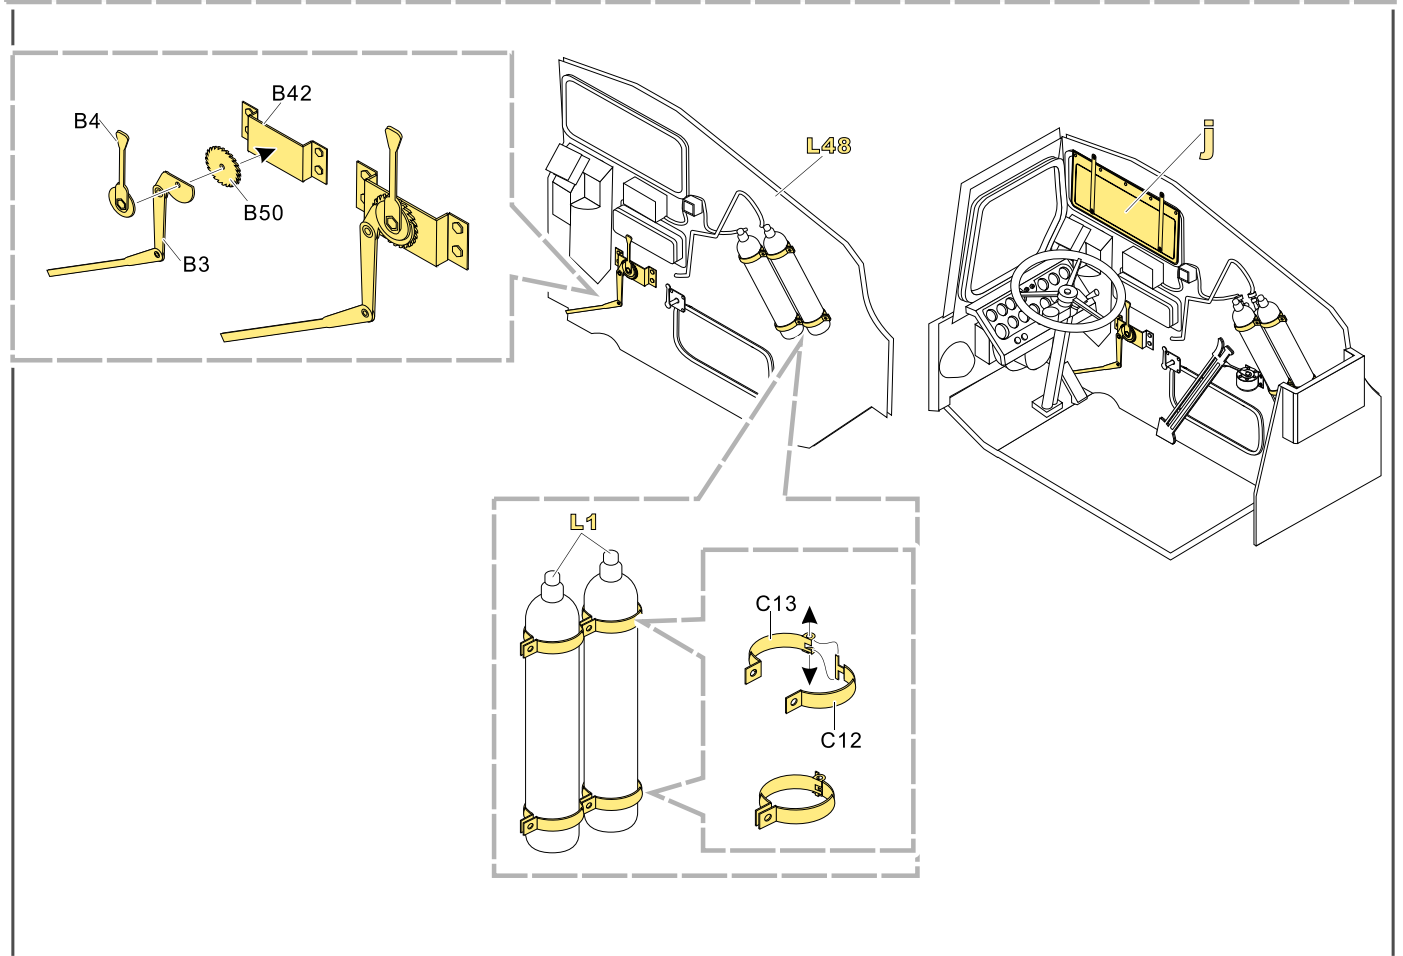

1/35 MILITARY MINIATURE VEHICLE UPGRADE SERIES PE35800