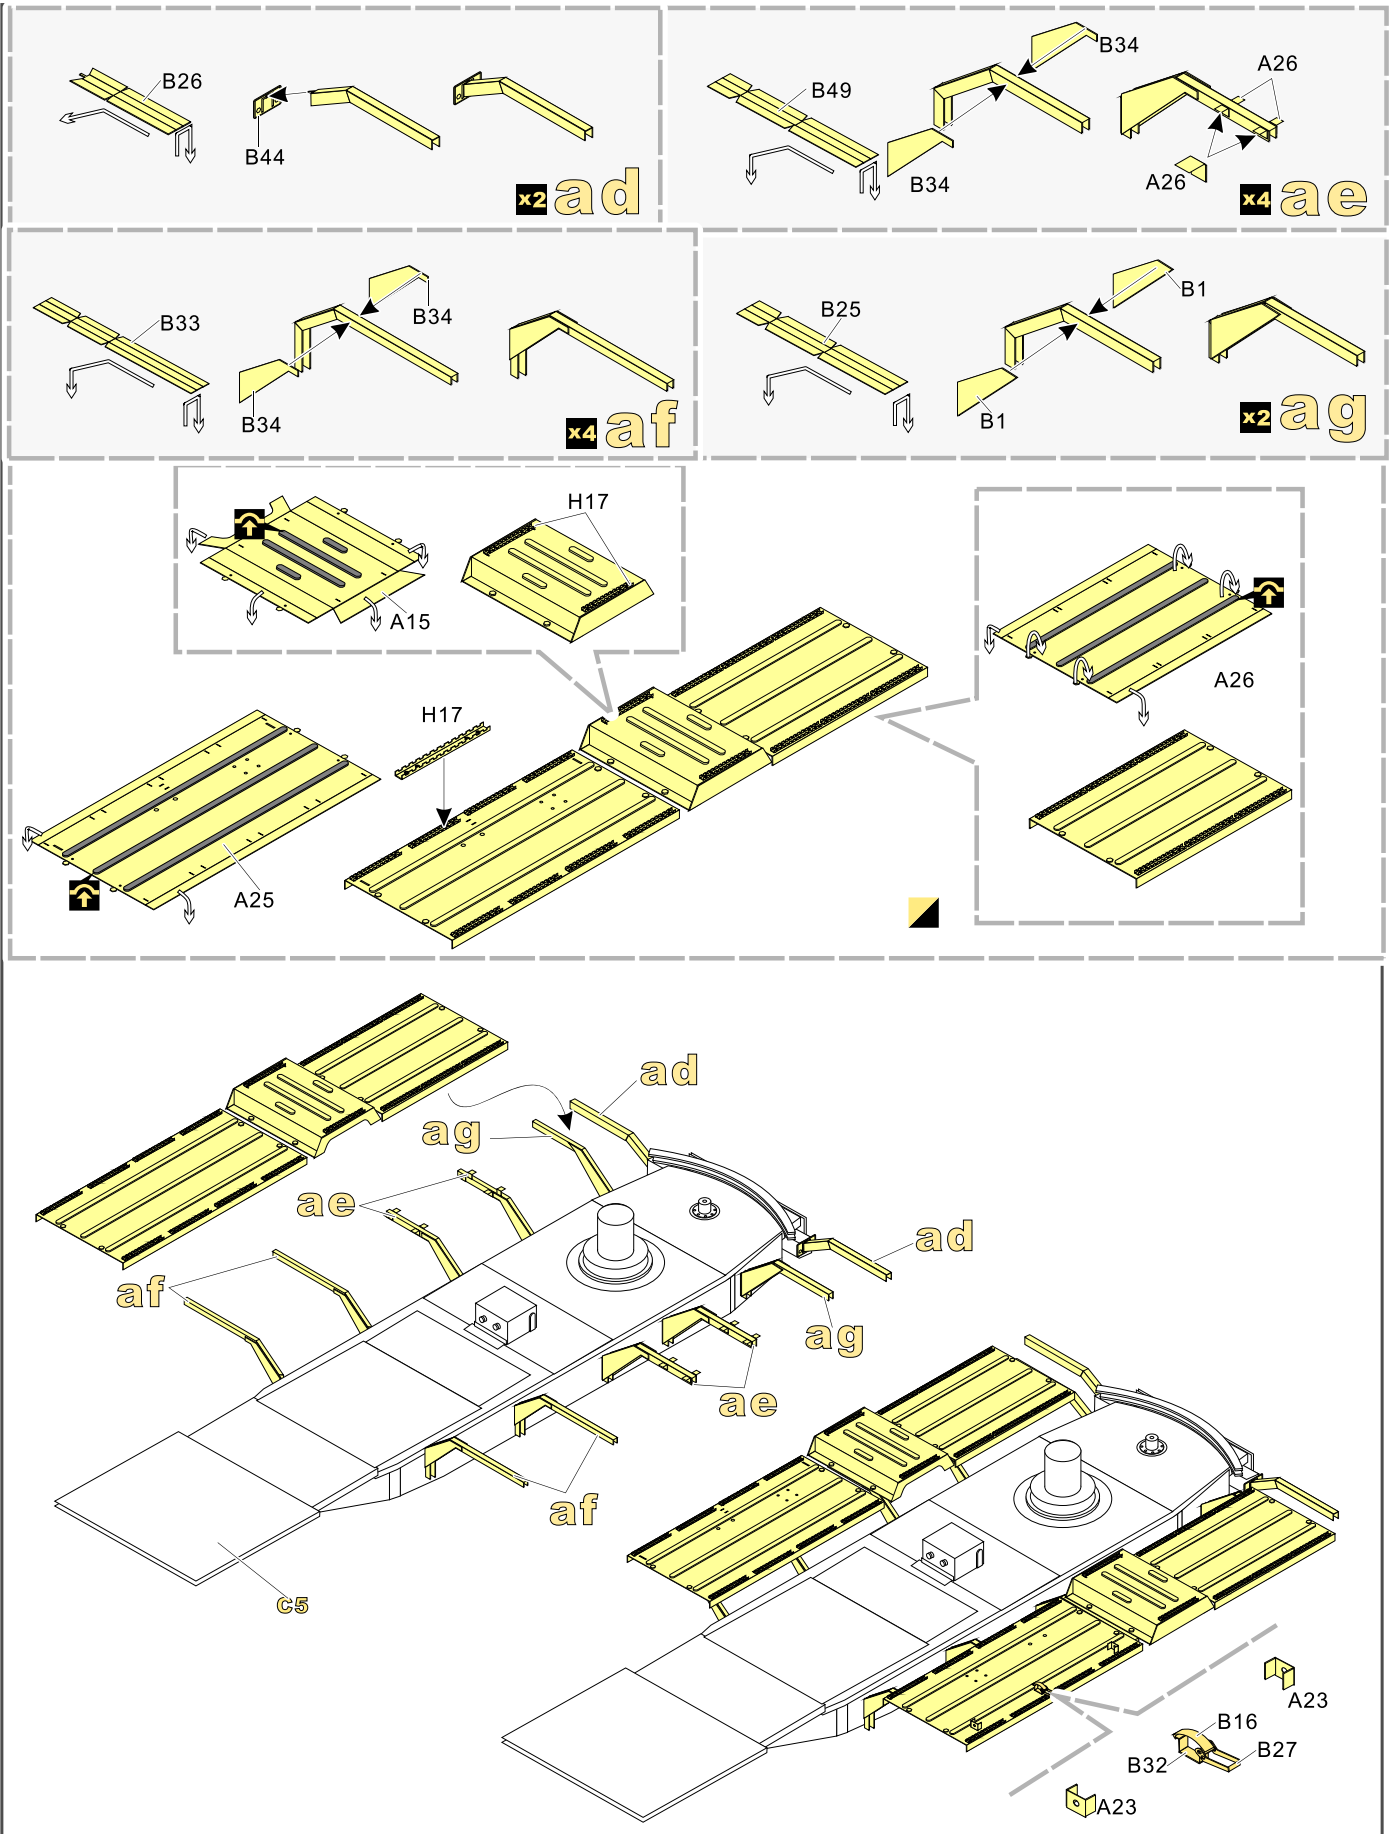

1/35 MILITARY MINIATURE VEHICLE UPGRADE SERIES PE35800