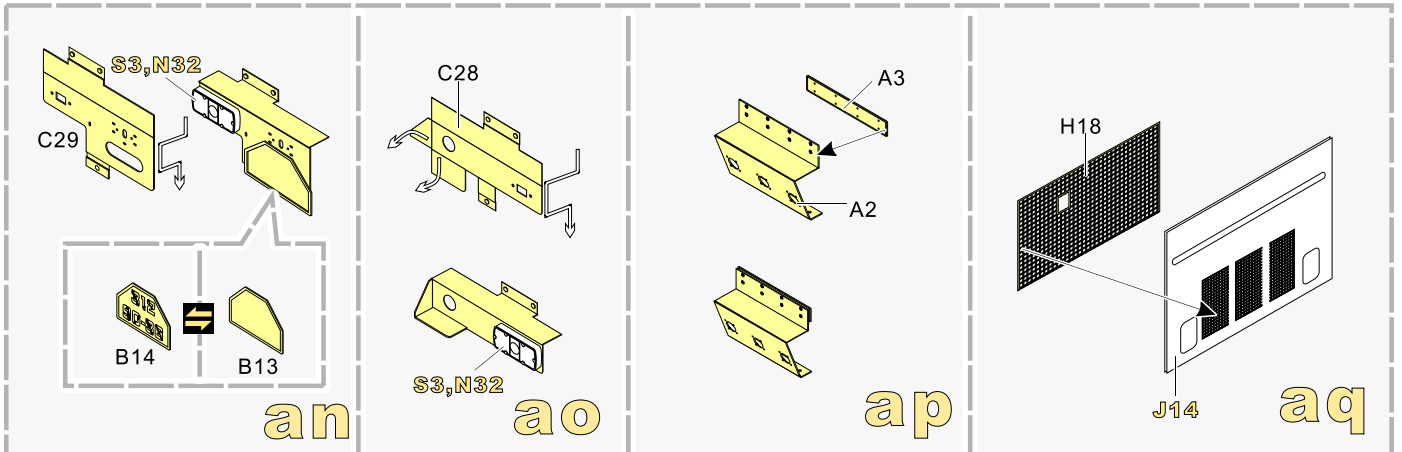

1/35 MILITARY MINIATURE VEHICLE UPGRADE SERIES PE35800