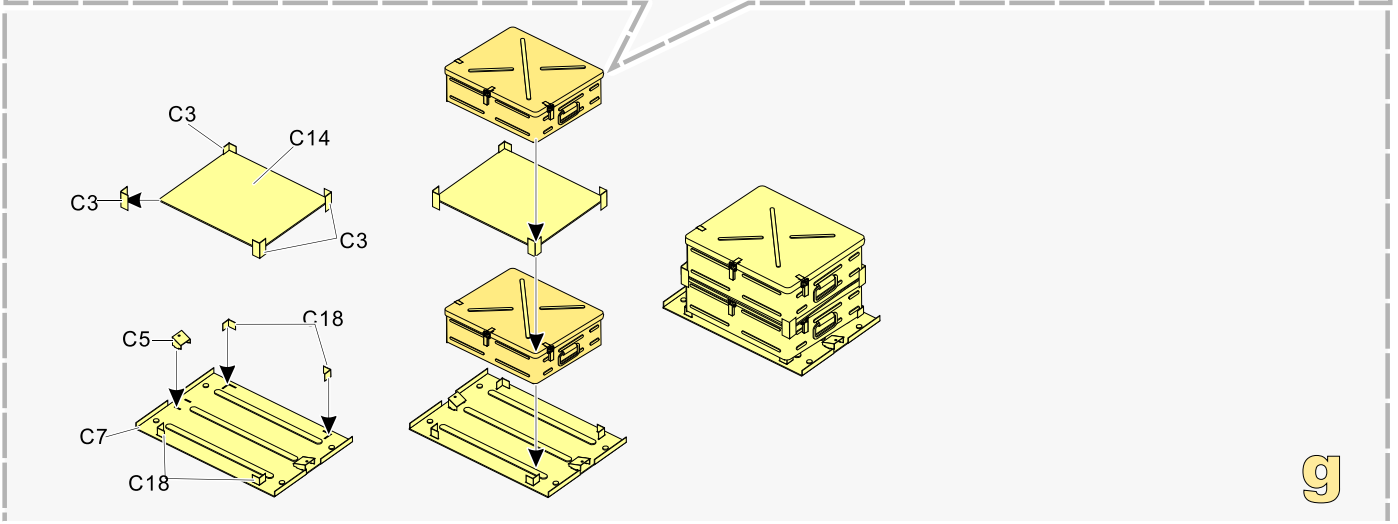

1/35 MILITARY MINIATURE VEHICLE UPGRADE SERIES PE35800