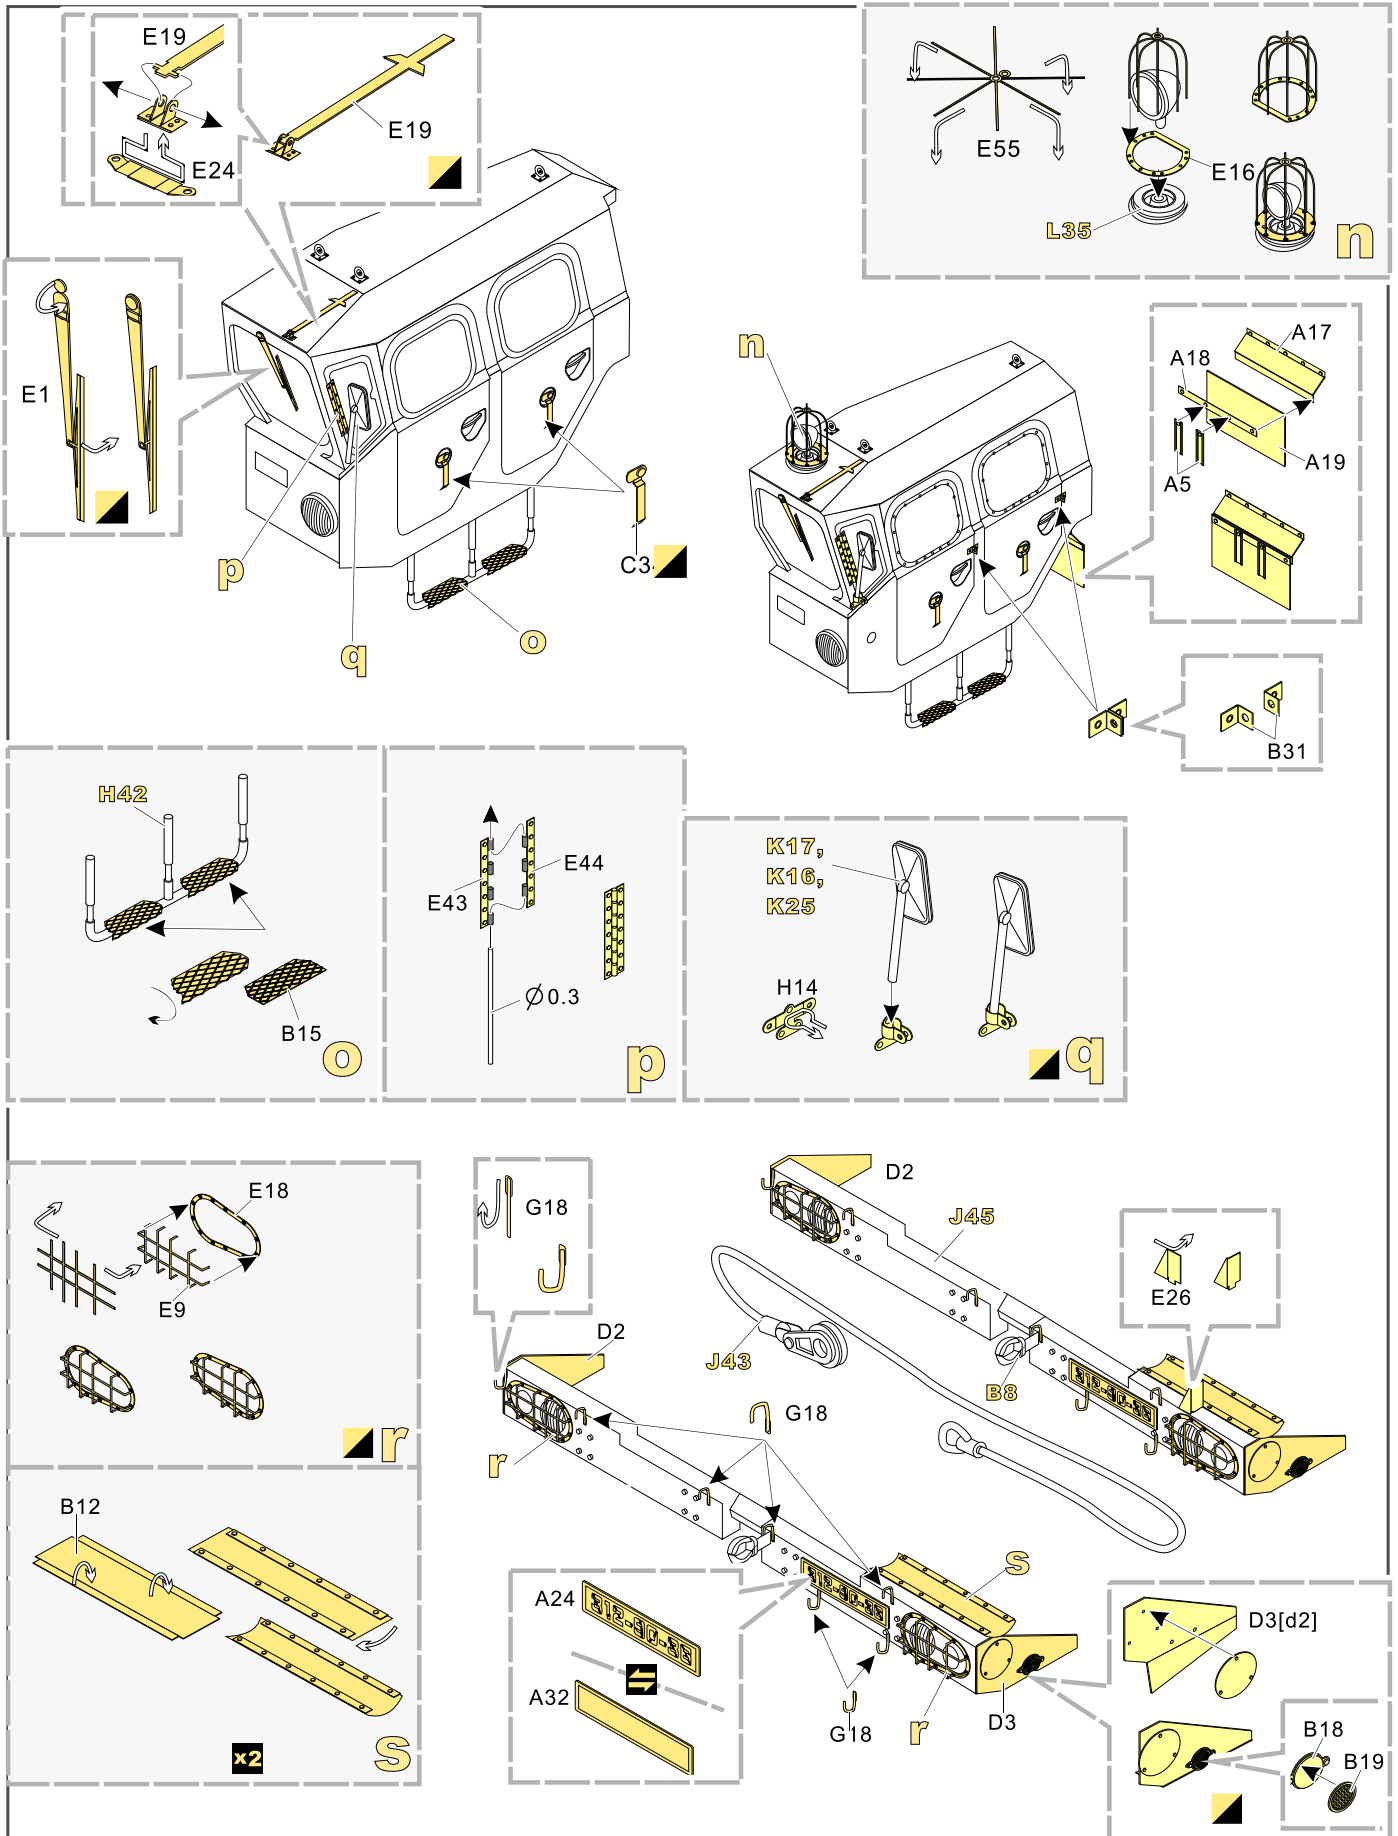

1/35 MILITARY MINIATURE VEHICLE UPGRADE SERIES PE35800