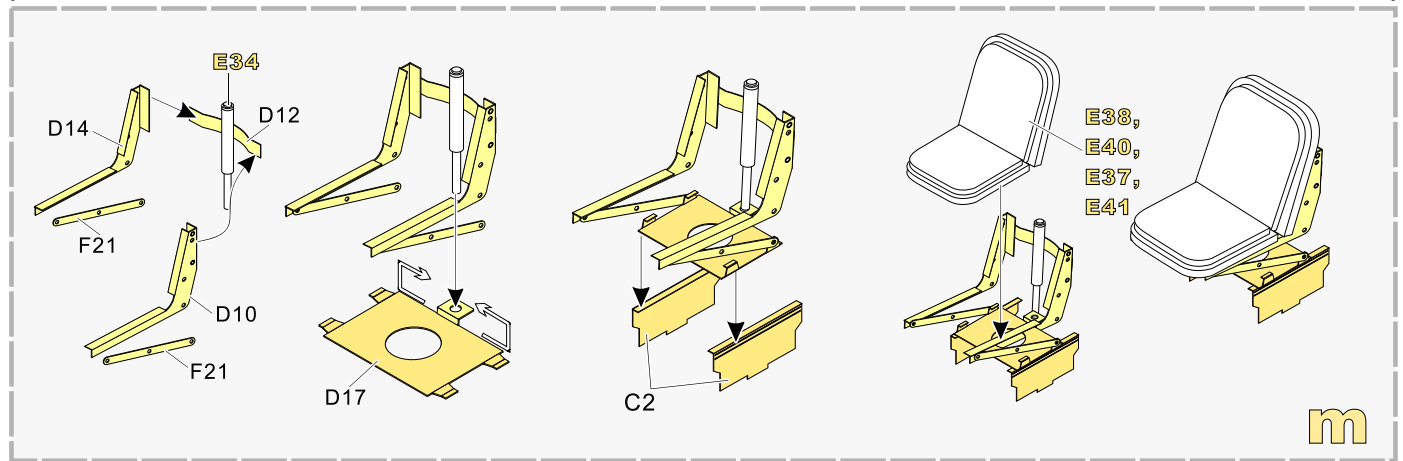

1/35 MILITARY MINIATURE VEHICLE UPGRADE SERIES PE35800