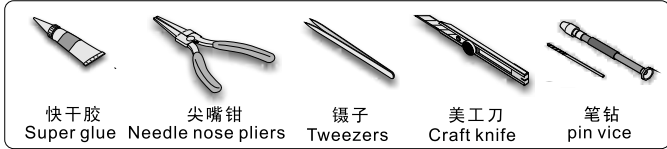

1/35 MILITARY MINIATURE VEHICLE UPGRADE SERIES PE35800

Modern Russian 9A52-2 Smerch long-range rocket launcher basic

现代俄罗斯9A52-2龙卷风远程火箭炮改造件

[For MENG SS 009]

■ 推荐使用工具 RECOMMENDED TOOLS

- **安装**
  install
- **折叠**
  bend
- **A1**
  改造件零件编号
  PE/resin part number
- **B12**
  原零件编号
  kit part number
- **C22**
  被替换的原零件编号
  replaced kit part number
- 另一侧相同制作
  repeat on opposite side
- **切除**
  remove
- **打磨**
  grind off
- **弧度卷曲**
  radial bending
- **制作若干组**
  multiple assembly
- **选择安装**
  alternative
- **钻孔**
  drill
- **用胶棒制作**
  make from plastic rod

用尖端在凹槽处冲压
use penpoint to press on the dent

蚀刻片零件内朝面向上
Put the part upside down
用笔尖在凹槽处刺
Use penpoint to press on the dent