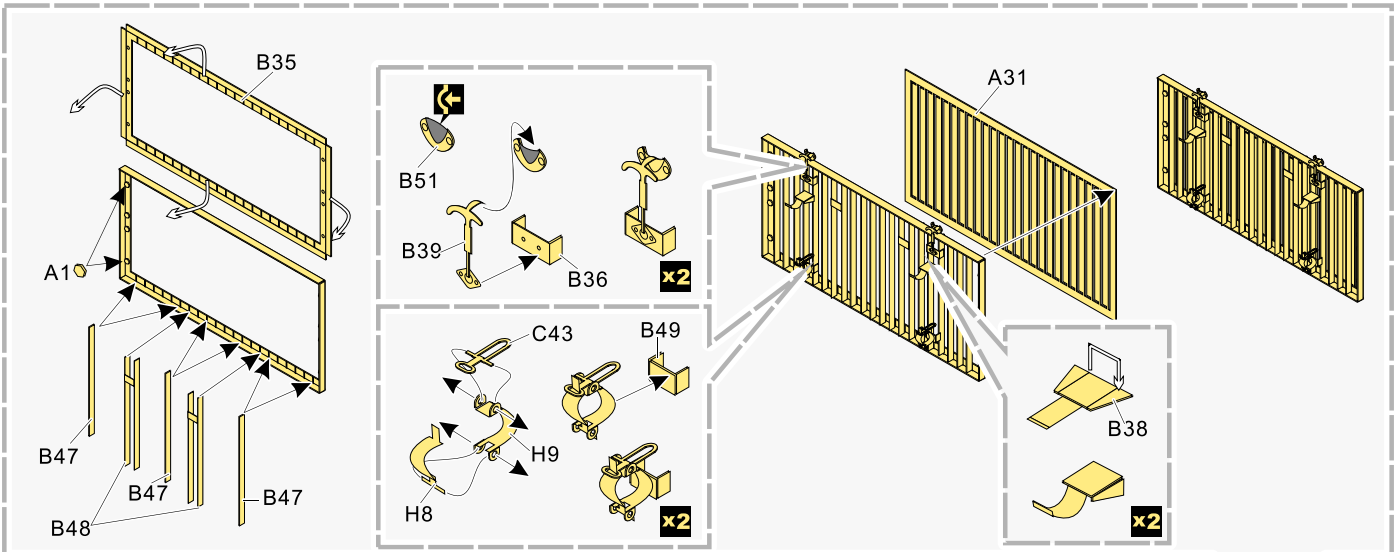

1/35 MILITARY MINIATURE VEHICLE UPGRADE SERIES PE35800