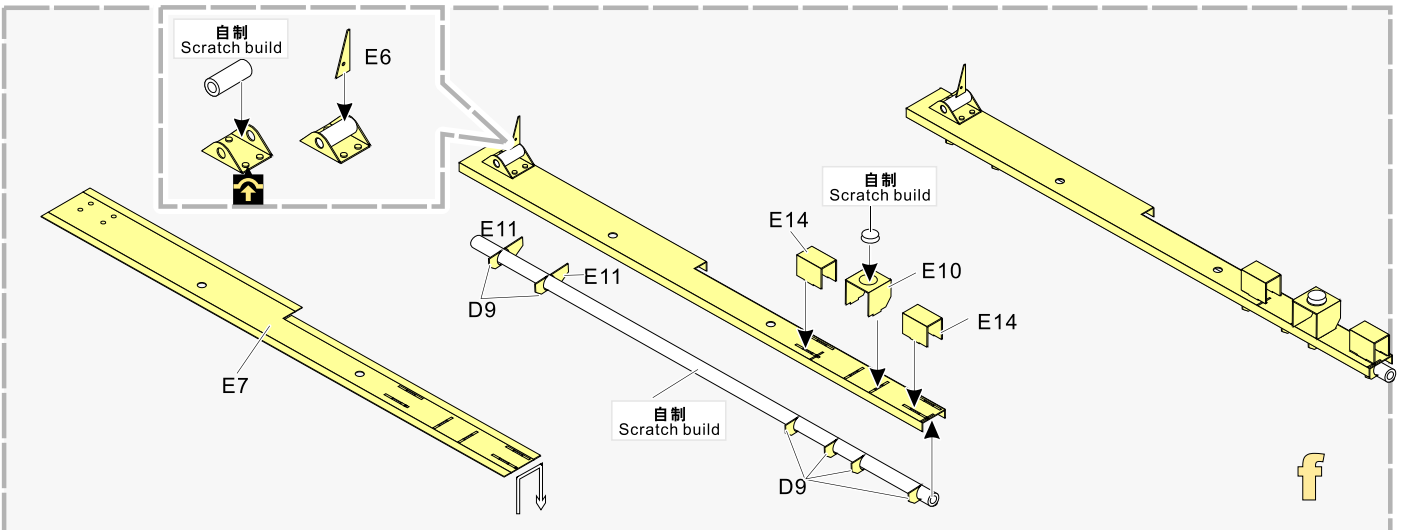

  
 用尖端在凹槽处冲压  
use penpoint to press on the dent

蚀刻片零件内朝面向上  
Put the part upside down  
 用笔尖在凹槽处刺  
Use penpoint to press on the dent

1/35 MILITARY MINIATURE VEHICLE UPGRADE SERIES PE35800

1/35 MILITARY MINIATURE VEHICLE UPGRADE SERIES PE35800