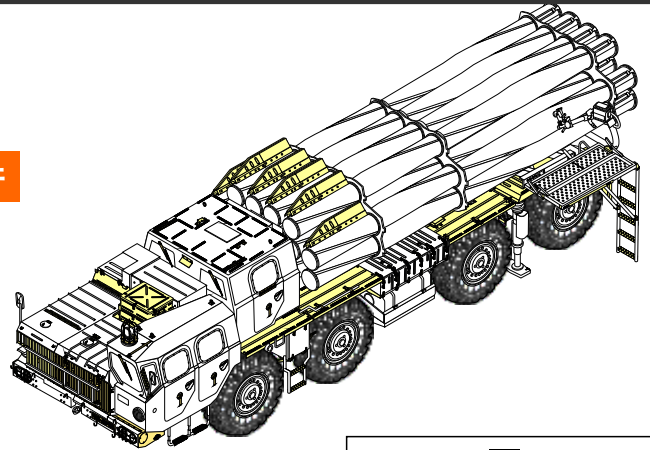

1/35 MILITARY MINIATURE VEHICLE UPGRADE SERIES PE35800

Modern Russian 9A52-2 Smerch long-range rocket launcher basic

现代俄罗斯9A52-2龙卷风远程火箭炮改造件

[For MENG SS 009]

■ 推荐使用工具 RECOMMENDED TOOLS

- **安装**
  install
- **折叠**
  bend
- **A1**
  改造件零件编号
  PE/resin part number
- **B12**
  原零件编号
  kit part number
- **C22**
  被替换的原零件编号
  replaced kit part number
- 另一侧相同制作
  repeat on opposite side
- **切除**
  remove
- **打磨**
  grind off
- **弧度卷曲**
  radial bending
- **制作若干组**
  multiple assembly
- **选择安装**
  alternative
- **钻孔**
  drill
- **用胶棒制作**
  make from plastic rod

用尖端在凹槽处冲压
use penpoint to press on the dent

蚀刻片零件内朝面向上
Put the part upside down
用笔尖在凹槽处刺
Use penpoint to press on the dent