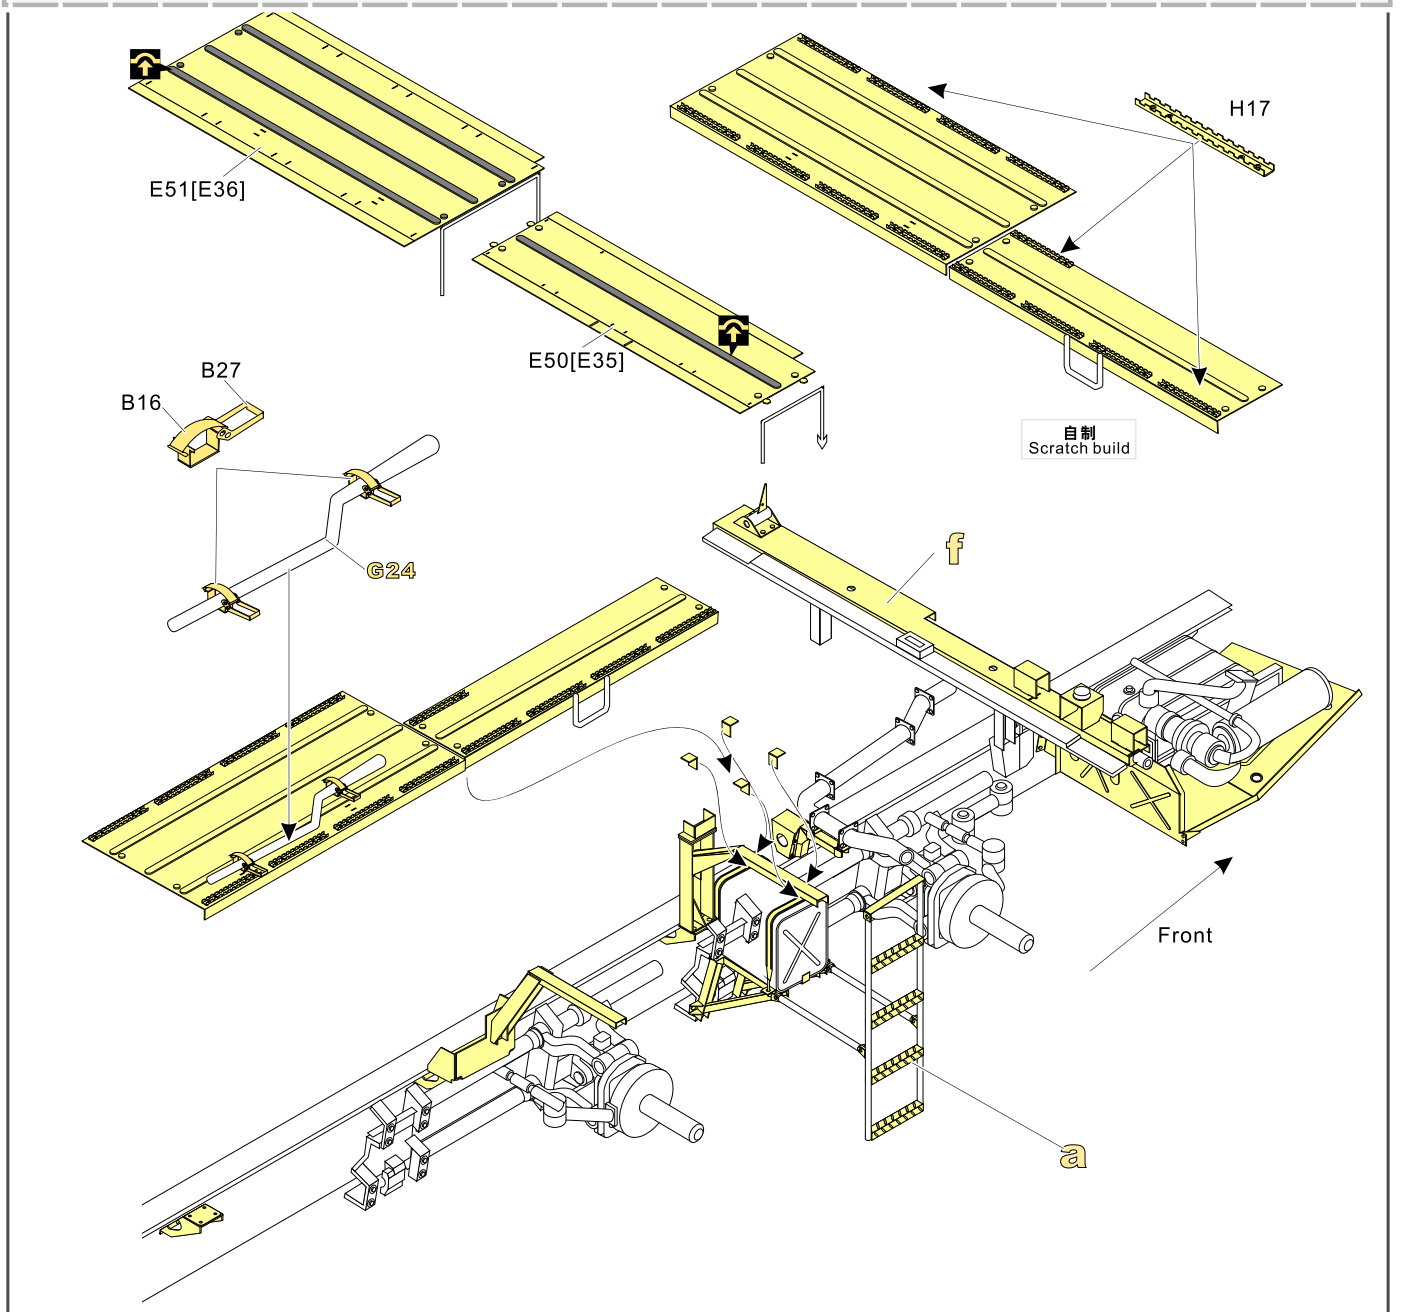

  
 用尖端在凹槽处冲压  
use penpoint to press on the dent

蚀刻片零件内朝面向上  
Put the part upside down  
 用笔尖在凹槽处刺  
Use penpoint to press on the dent

1/35 MILITARY MINIATURE VEHICLE UPGRADE SERIES PE35800

1/35 MILITARY MINIATURE VEHICLE UPGRADE SERIES PE35800