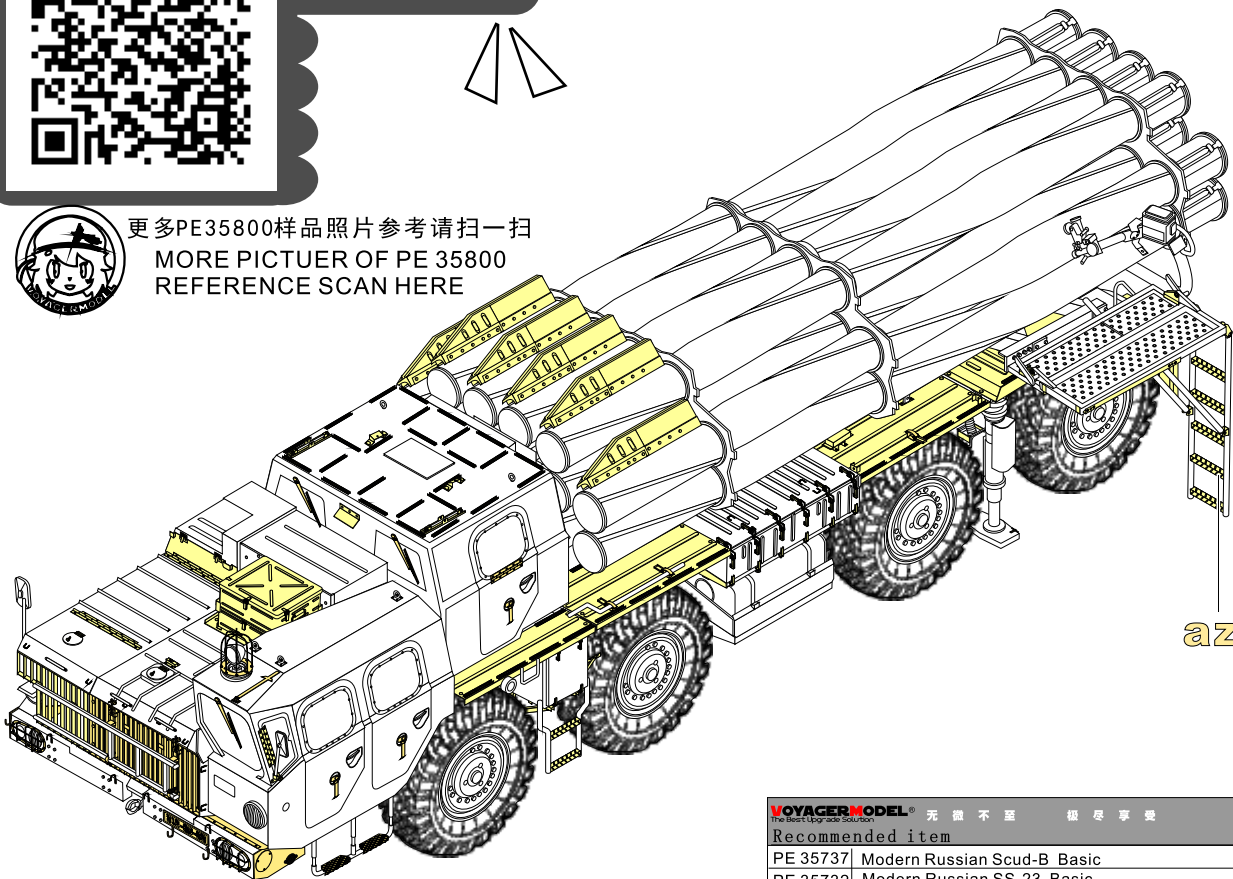

VOYAGERMODEL® 无微不至 极尽享受
The Best Upgrade Solution

Recommended item

PE 35737	Modern Russian Scud-B Basic
PE 35732	Modern Russian SS-23 Basic
PE 35819	Modern Russian 2P19 Laucher w/R-17 Missile Basic