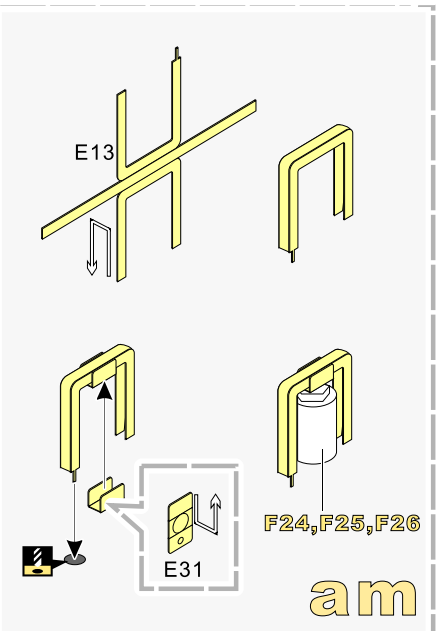

1/35 MILITARY MINIATURE VEHICLE UPGRADE SERIES PE35800

1/35 MILITARY MINIATURE VEHICLE UPGRADE SERIES PE35800

1/35 MILITARY MINIATURE VEHICLE UPGRADE SERIES PE35800

H3,H20,H12,H21

ah

H1,H9,H2,H6

ai

aj