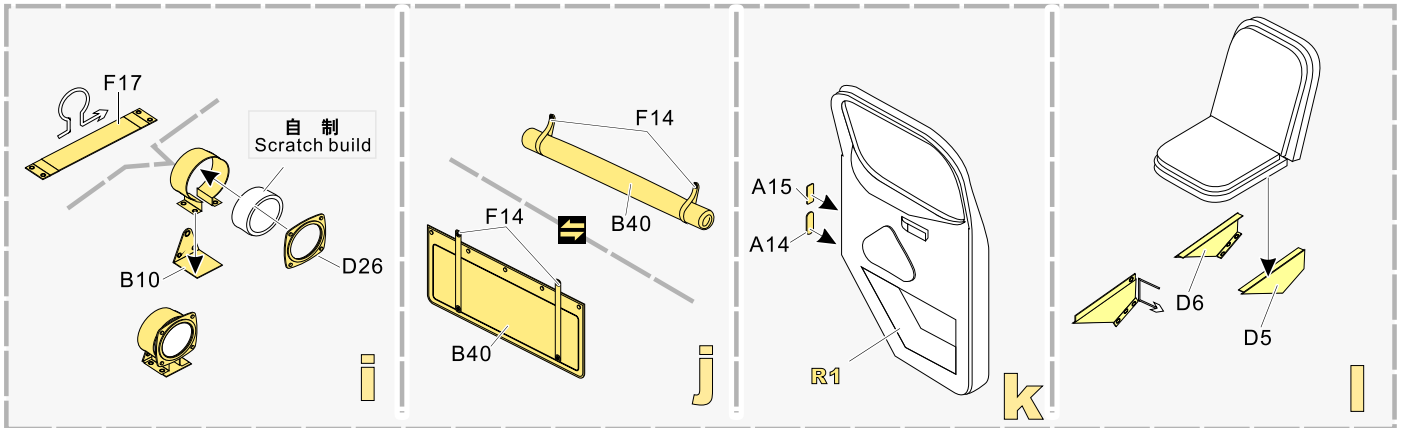

1/35 MILITARY MINIATURE VEHICLE UPGRADE SERIES PE35800