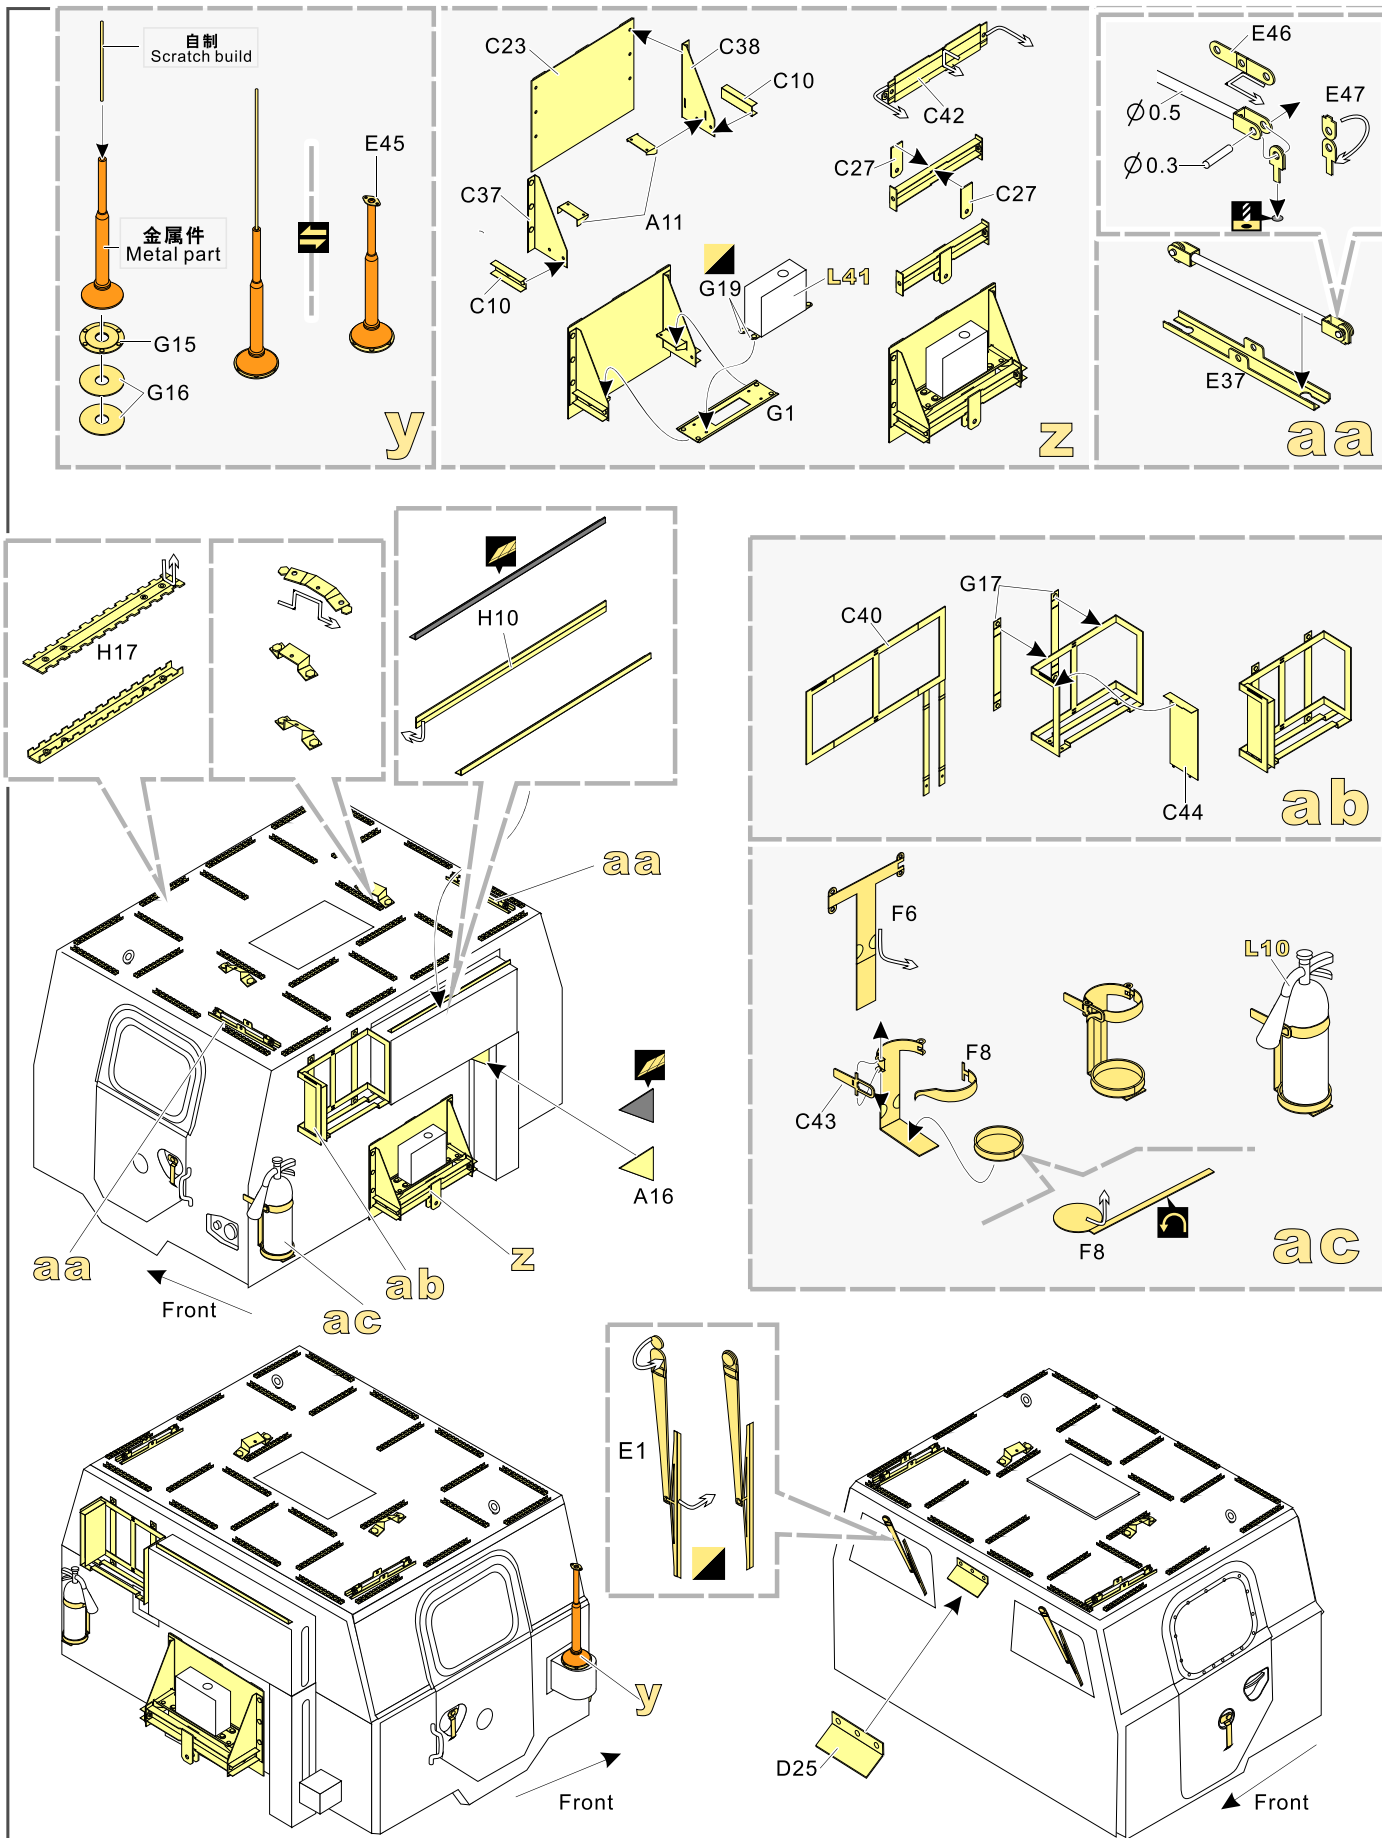

1/35 MILITARY MINIATURE VEHICLE UPGRADE SERIES PE35800