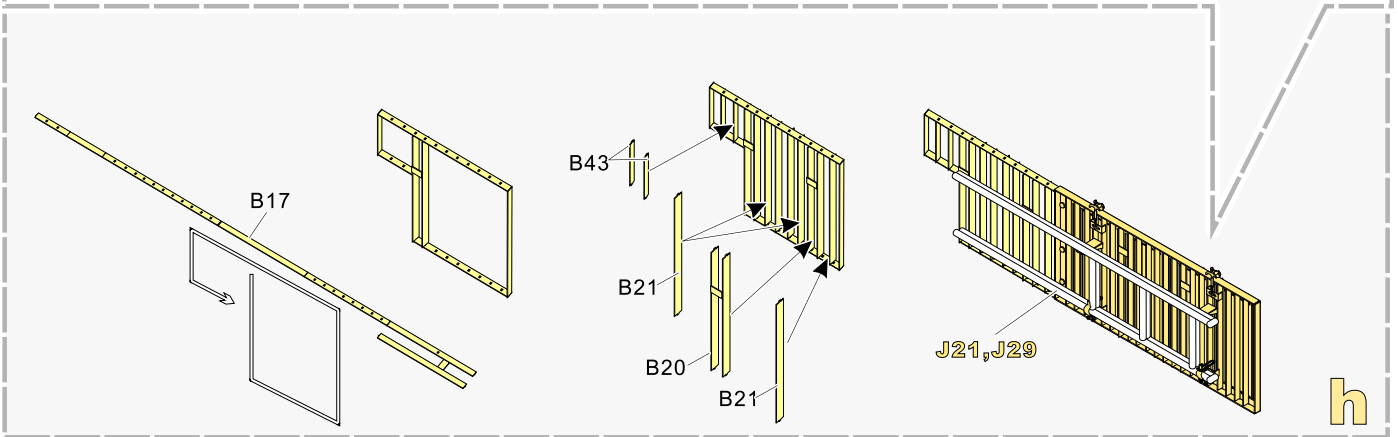

1/35 MILITARY MINIATURE VEHICLE UPGRADE SERIES PE35800