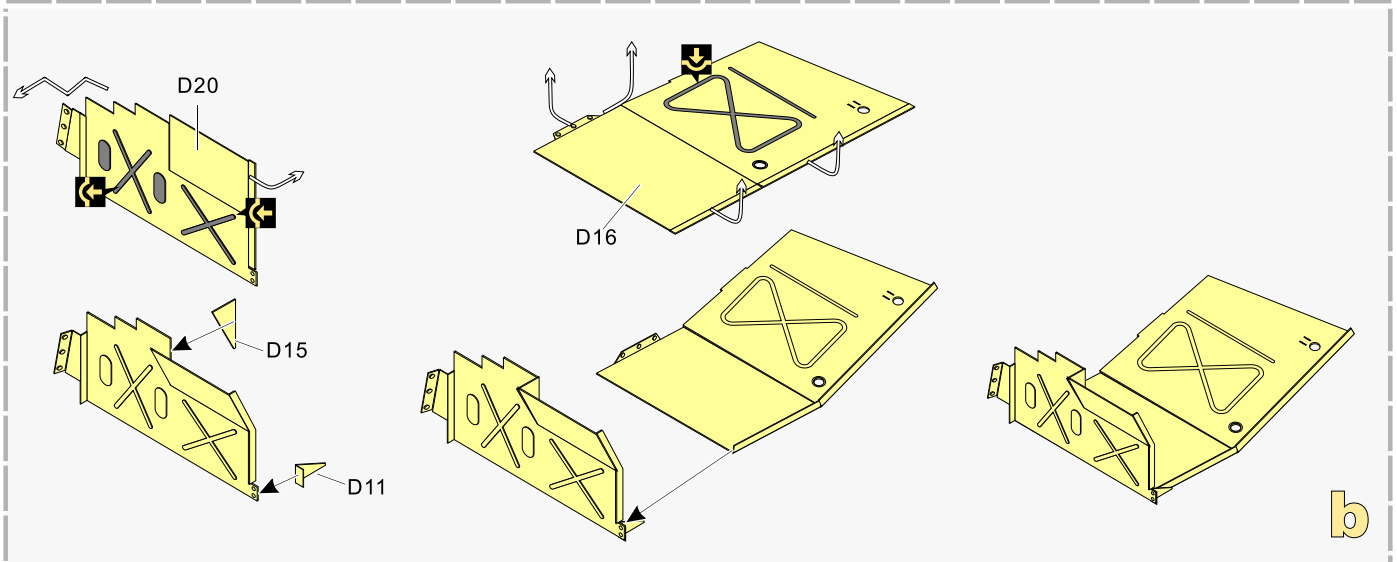

## 现代俄罗斯9A52-2龙卷风远程火箭炮改造件

[For MENG SS 009]

■ 推荐使用工具 RECOMMENDED TOOLS

-   
**安装**  
install
-   
**折叠**  
bend
- A1**  
改造件零件编号  
PE/resin part number
- B12**  
原零件编号  
kit part number
- C22**  
被替换的原零件编号  
replaced kit part number
-   
 另一侧相同制作  
repeat on opposite side
-   
**切除**  
remove
-   
**打磨**  
grind off
-   
**弧度卷曲**  
radial bending
-   
**制作若干组**  
multiple assembly
-   
**选择安装**  
alternative
-   
**钻孔**  
drill
-   
**用胶棒制作**  
make from plastic rod

  
 用尖端在凹槽处冲压  
use penpoint to press on the dent

蚀刻片零件内朝面向上  
Put the part upside down  
 用笔尖在凹槽处刺  
Use penpoint to press on the dent

1/35 MILITARY MINIATURE VEHICLE UPGRADE SERIES PE35800

1/35 MILITARY MINIATURE VEHICLE UPGRADE SERIES PE35800