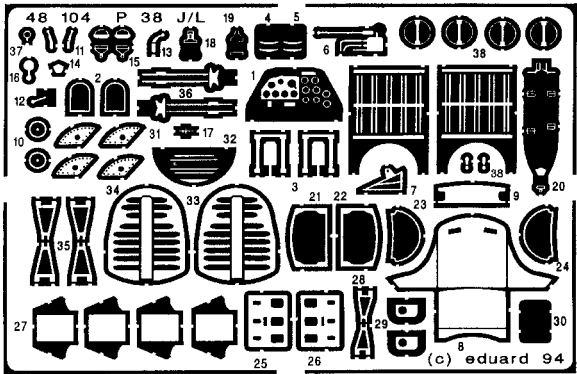

P-38J/L Lightning

48 104

1/48th scale detail set for HASEGAWA kit

CAUTION!
PHOTO-ETCHED PARTS CAN BE ONLY GLUED WITH CYANOACRYLATE GLUE. WORK IN A WELL VENTILATED AREA. DON'T INHALE WAPORS, SINCE THESE CAN BE HARMFULL. WASH YOUR HANDS AFTER USING.

 OPPOSITE SIDE

 REMOVE

COCKPIT INTERIOR

A RUDDER PEDAL

PILOT SEAT

B RADIATOR

MAIN LANDING WELL

C