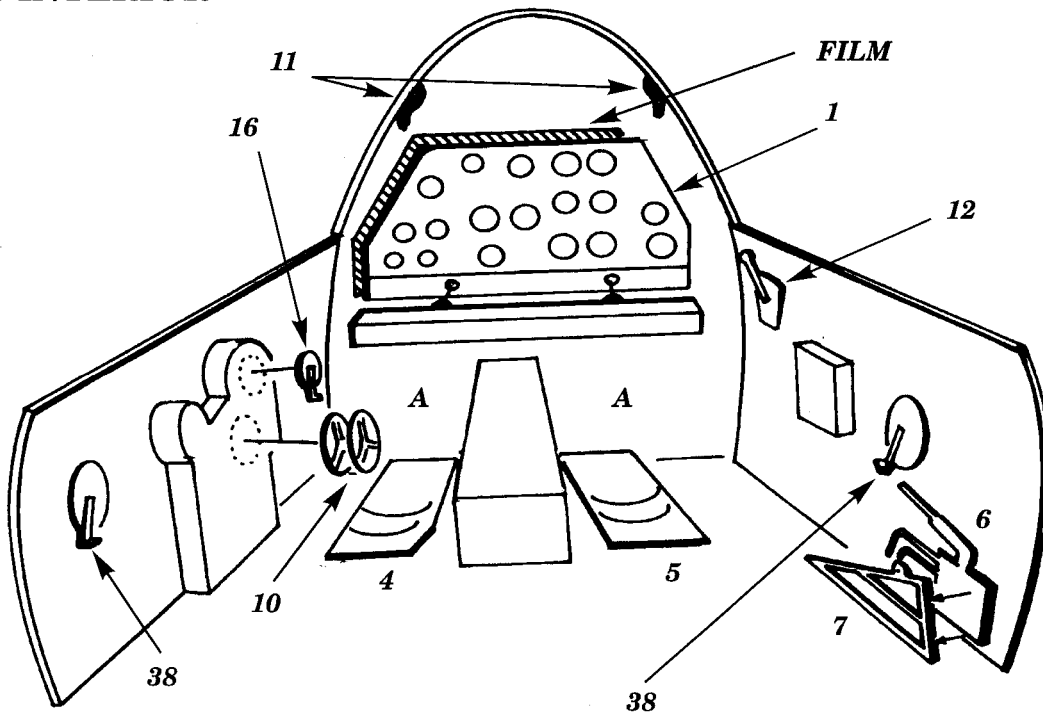

P-38J/L Lightning

48 104

1/48th scale detail set for HASEGAWA kit

CAUTION!
PHOTO-ETCHED PARTS CAN BE ONLY GLUED WITH CYANOACRYLATE GLUE. WORK IN A WELL VENTILATED AREA. DON'T INHALE WAPORS, SINCE THESE CAN BE HARMFULL. WASH YOUR HANDS AFTER USING.

 OPPOSITE SIDE

 REMOVE

COCKPIT INTERIOR

A RUDDER PEDAL

PILOT SEAT

B RADIATOR

MAIN LANDING WELL

C