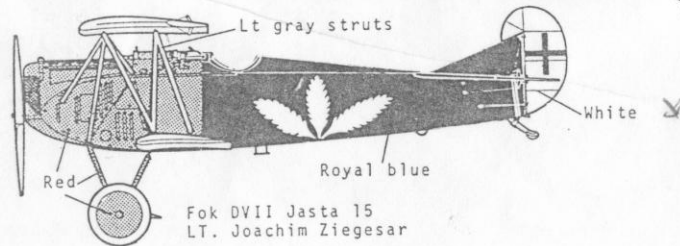

Fok DVII Jasta 15
LT. Joachim Ziegesar