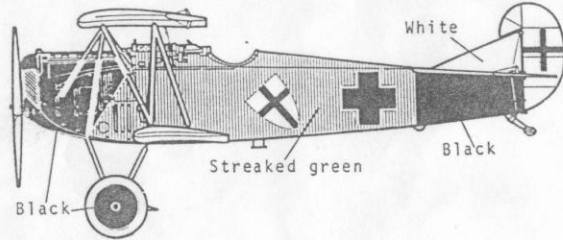

SUPER SCALE DECAL

#72-146 FOKKER DVII

Unless otherwise noted, all struts are painted dark green.

All wings, wheel spreaders and stabilizers are covered with lozenge camouflage except as noted.

Fok DVII Jasta 4
Lt. Kraut