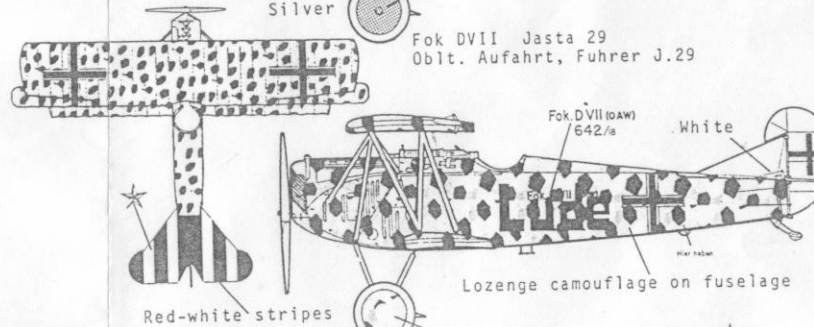

Fok DVII Jasta 71
von Hippel, Fuhrer J.71