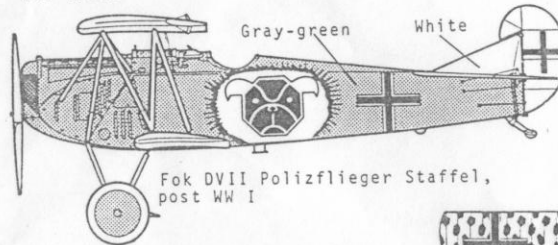

SUPER SCALE DECAL

#72-146 FOKKER DVII

Unless otherwise noted, all struts are painted dark green.

All wings, wheel spreaders and stabilizers are covered with lozenge camouflage except as noted.

Fok DVII Jasta 4
Lt. Kraut