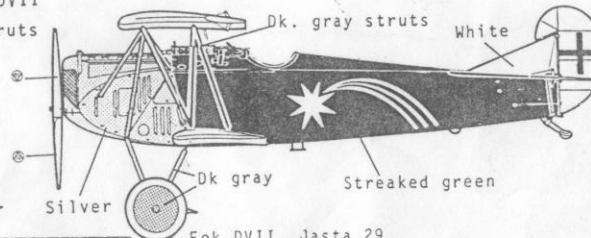

SUPER SCALE DECAL

#72-146 FOKKER DVII

Unless otherwise noted, all struts are painted dark green.

All wings, wheel spreaders and stabilizers are covered with lozenge camouflage except as noted.

Fok DVII Jasta 4
Lt. Kraut

Fok DVII Polizeflieger Staffel,
post WW I

Fok DVII Jasta 10
Lt. Heldmann

IMPORTANT NOTE: Paint tail areas white before applying CHECKER, STRIPE and POLKA DOT decals.

Fok DVII Jasta 15
LT. Joachim Ziegesar