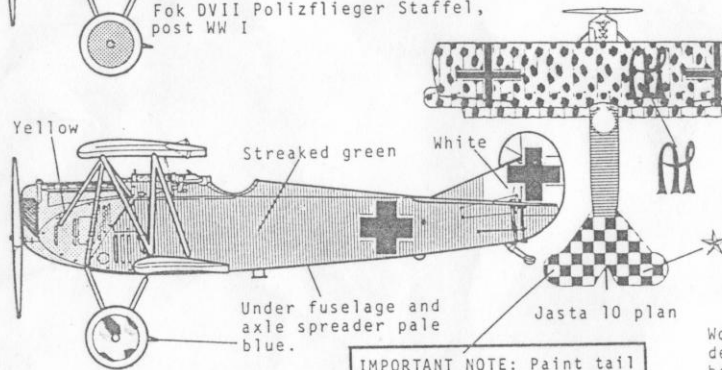

Fok DVII Polizeflieger Staffel,
post WW I

Fok DVII Jasta 10
Lt. Heldmann

IMPORTANT NOTE: Paint tail areas white before applying CHECKER, STRIPE and POLKA DOT decals.