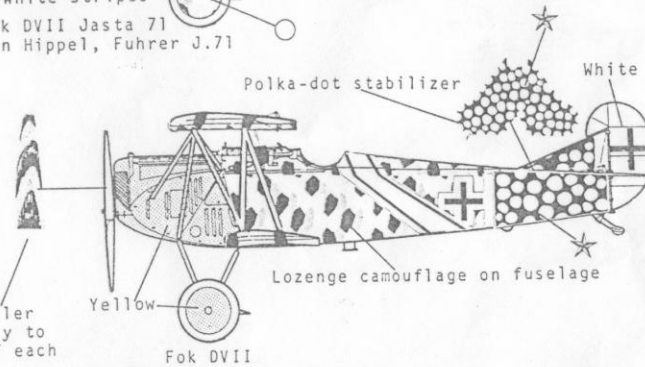

Wooden-propeller decals. Apply to both sides of each blade.