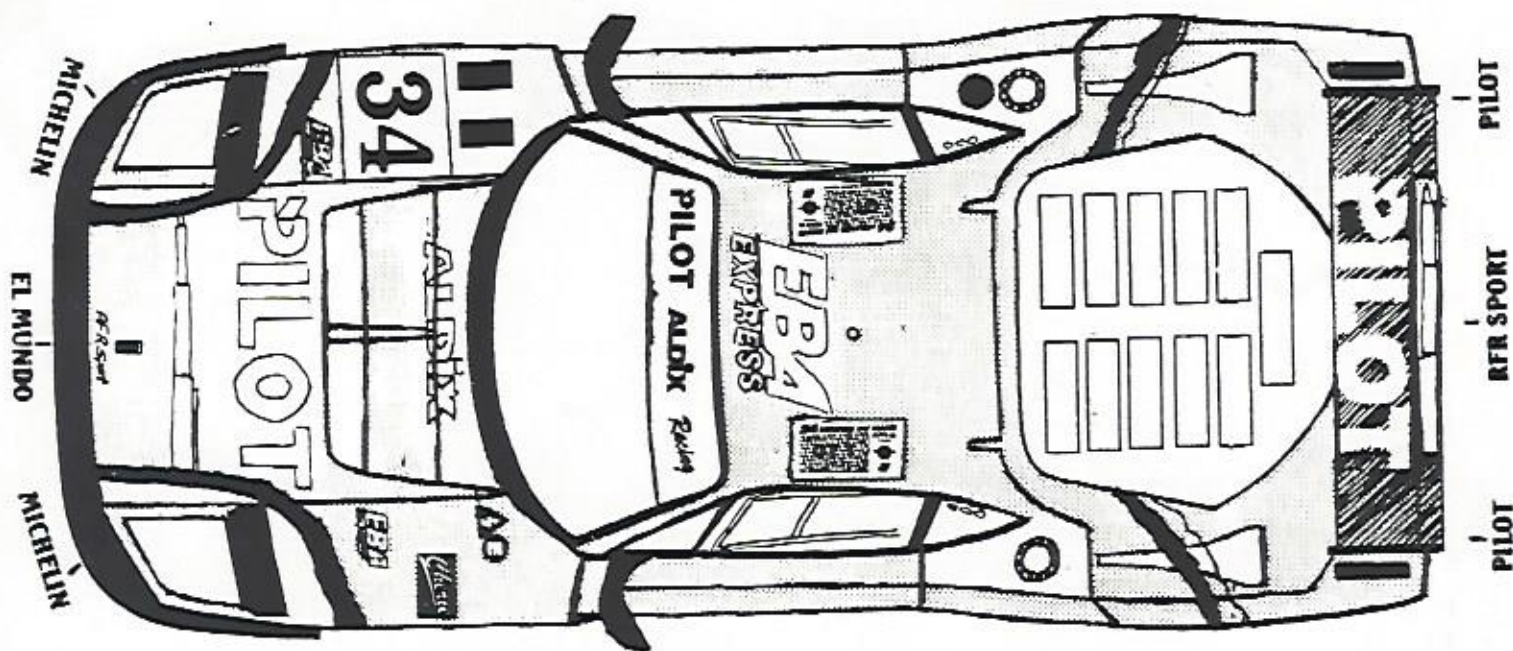

Scale Designs SILVER

1/24 Scale Decals

**SD6 FERRARI F40LM-LEMANS 1995
PILOT-ALDIX #34 BLUE CAR-BEST FERRARI
PLACING.**

Car should be medium blue with white wheels. FIAT BLUE F101 107580