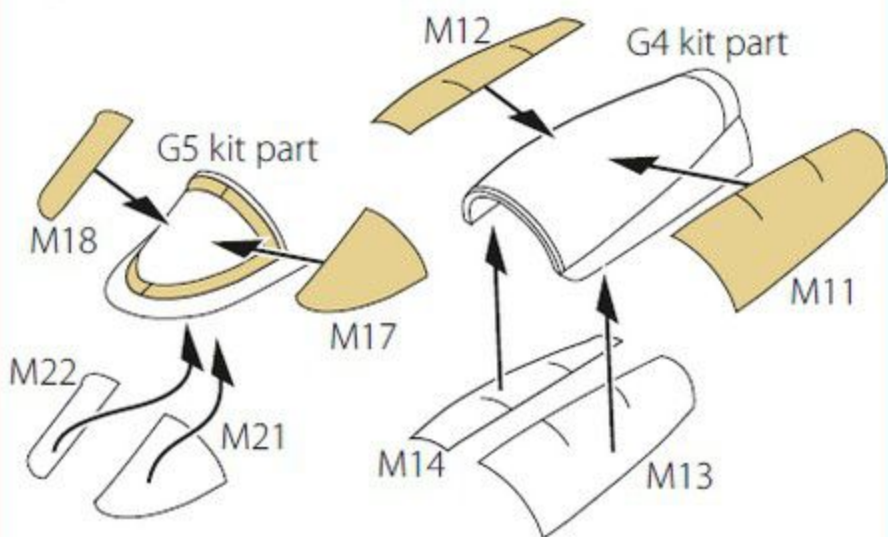

**PAINTING MASK  
DOUBLE-SIDED**

### CHINESE J-10B PAINTING MASK

ACCESSORIES SET FOR  
TRUMPETER KIT

**1:72**  
#CPA72132

NUMBER OF PARTS: 32 pcs

- 1** stages of assembly
- ?** optional
- A** variants of assembly
- do not glue
- A1** part number
- make a hole
- apply decals
- detach with knife
- apply the adhesive mask
- paint
- bend
- repeat the operation N times

THIS SET CONTAINS:

MADE FROM YELLOW KABUKI TYPE PAPER

spare parts

This product contains metal and resin detail parts for upgrading scale plastic models.

**WARNING!** This set contains small and sharp parts. Work carefully in a ventilated and well-lit room. Safety glasses are recommended. This product is not suitable for children below 14 years age.

**1****2**

3