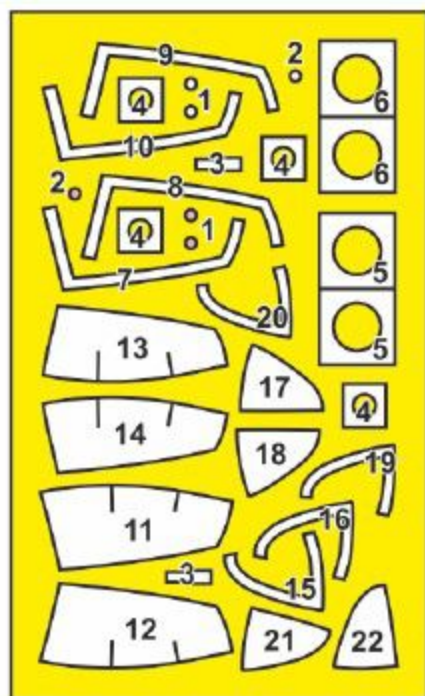

**PAINTING MASK  
DOUBLE-SIDED**

### CHINESE J-10B PAINTING MASK

ACCESSORIES SET FOR  
TRUMPETER KIT

**1:72**  
#CPA72132

NUMBER OF PARTS: 32 pcs

- 1** stages of assembly
- ?** optional
- A** variants of assembly
- do not glue
- A1** part number
- make a hole
- apply decals
- detach with knife
- apply the adhesive mask
- paint
- bend
- repeat the operation N times

THIS SET CONTAINS:

MADE FROM YELLOW KABUKI TYPE PAPER

spare parts

This product contains metal and resin detail parts for upgrading scale plastic models.

**WARNING!** This set contains small and sharp parts. Work carefully in a ventilated and well-lit room. Safety glasses are recommended. This product is not suitable for children below 14 years age.

**1****2**

3