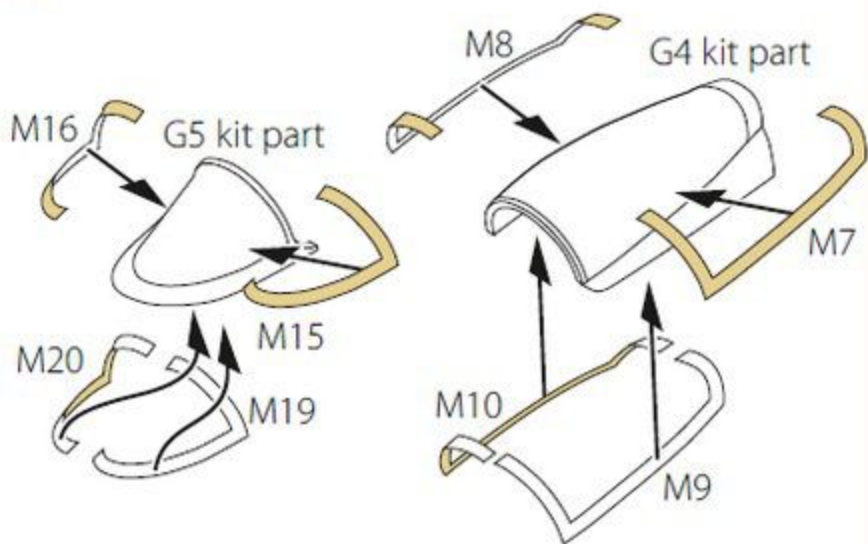

**PAINTING MASK  
DOUBLE-SIDED**

### CHINESE J-10B PAINTING MASK

ACCESSORIES SET FOR  
TRUMPETER KIT

**1:72**  
#CPA72132

NUMBER OF PARTS: 32 pcs

- 1** stages of assembly
- ?** optional
- A** variants of assembly
- do not glue
- A1** part number
- make a hole
- apply decals
- detach with knife
- apply the adhesive mask
- paint
- bend
- repeat the operation N times

THIS SET CONTAINS:

MADE FROM YELLOW KABUKI TYPE PAPER

spare parts

This product contains metal and resin detail parts for upgrading scale plastic models.

**WARNING!** This set contains small and sharp parts. Work carefully in a ventilated and well-lit room. Safety glasses are recommended. This product is not suitable for children below 14 years age.

**1****2**

3