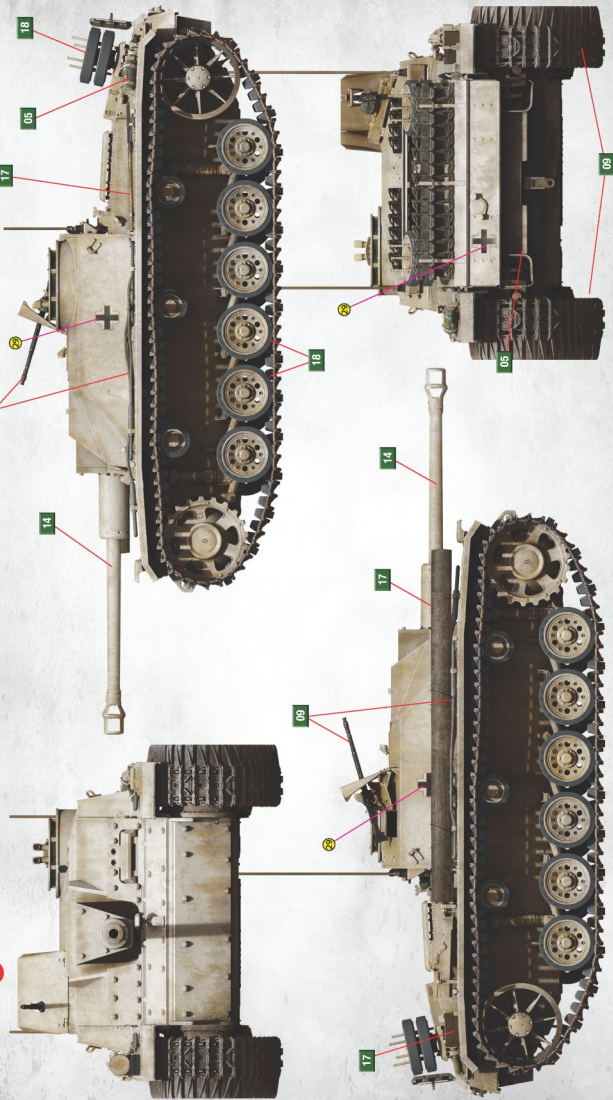

interiorKIT
ADVANCED DETAILING TECHNOLOGY

BOOTHZ1

SCALE
1:35

StuG III Ausf.G

March 1943
Alkett Prod.

SCALE
1:35

PAINTING GUIDE 2 Undefined Unit, Eastern Front, Winter 1943-44.

StuG III Ausf.G