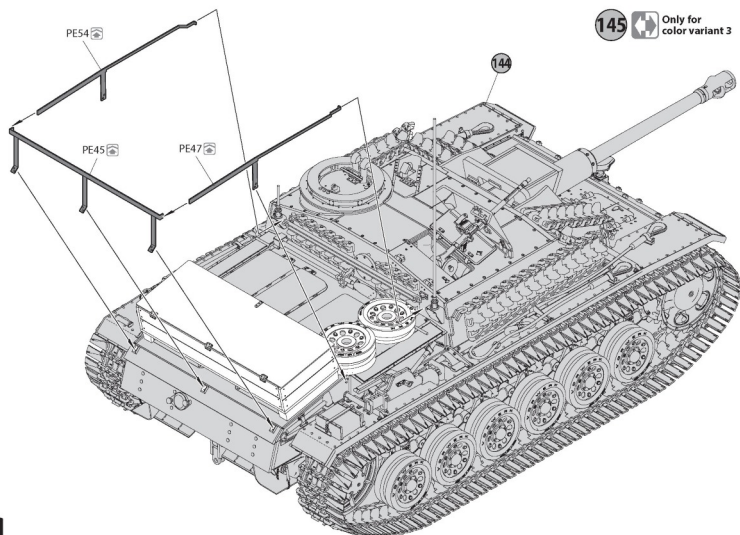

141  Only for color variant 2

142  Only for color variant 3

143  Only for color variant 3

144  Only for color variant 3

145  Only for color variant 3

GERMAN SPG CREW

UNASSEMBLED PLASTIC MODEL KIT
BOX CONTAIN MODELS OF:
4 FIGURES, WEAPONS, AMMO BOXES WITH SHELLS
DECAL SHEET IS INCLUDED
THIS IS NOT A TOY