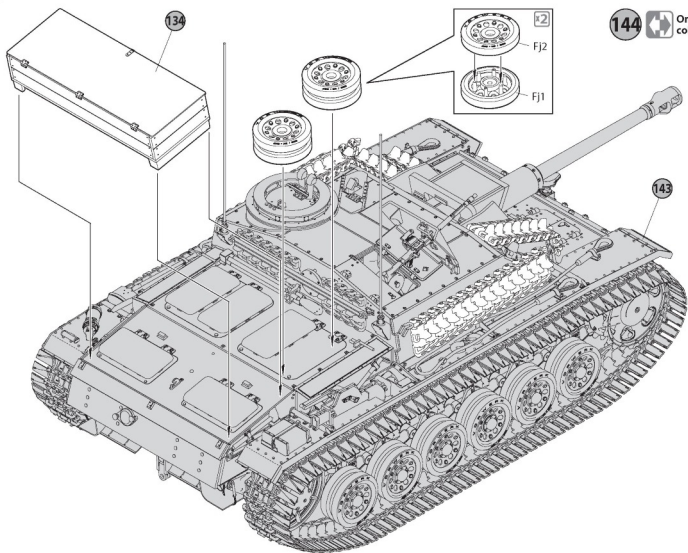

141  Only for color variant 2

142  Only for color variant 3

143  Only for color variant 3

144  Only for color variant 3

145  Only for color variant 3

GERMAN SPG CREW

UNASSEMBLED PLASTIC MODEL KIT
BOX CONTAIN MODELS OF:
4 FIGURES, WEAPONS, AMMO BOXES WITH SHELLS
DECAL SHEET IS INCLUDED
THIS IS NOT A TOY