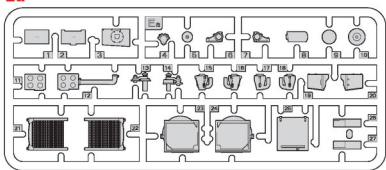

PARTS

Ad x3

Ae x3

Ca

Cb

Jd

Ea

Eb

Ed (Clear Parts)

Ec x2

Fe x2

Ai x8

Ab x2

Ag x2