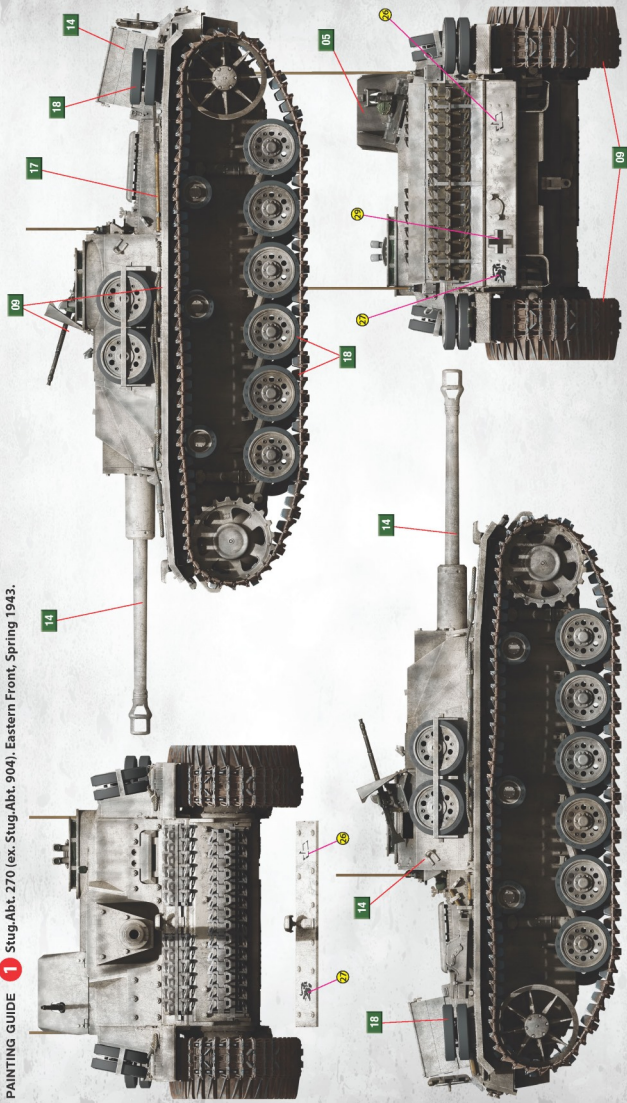

Stug III Ausf.G

March 1943
Alkett Prod.

SCALE
1:35

PAINTING GUIDE 1 Stug.Abt. 270 (ex. Stug.Abt. 904), Eastern Front, Spring 1943.