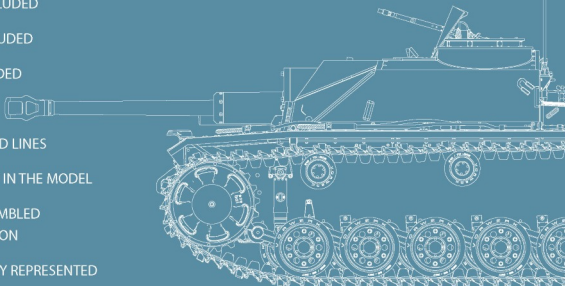

GENERAL INSTRUCTION

HIGHLY DETAILED PLASTIC MODEL KIT

PHOTO-ETCHED PARTS INCLUDED

CLEAR PLASTIC PARTS INCLUDED

INDIVIDUAL TRACKS INCLUDED

METAL SURFACES AND WELD LINES

ACCURATELY REPRESENTED IN THE MODEL

ALL HATCHES CAN BE ASSEMBLED

IN OPEN OR CLOSED POSITION

FULL INTERIOR ACCURATELY REPRESENTED

DECAL SHEET FOR 3 OPTIONS