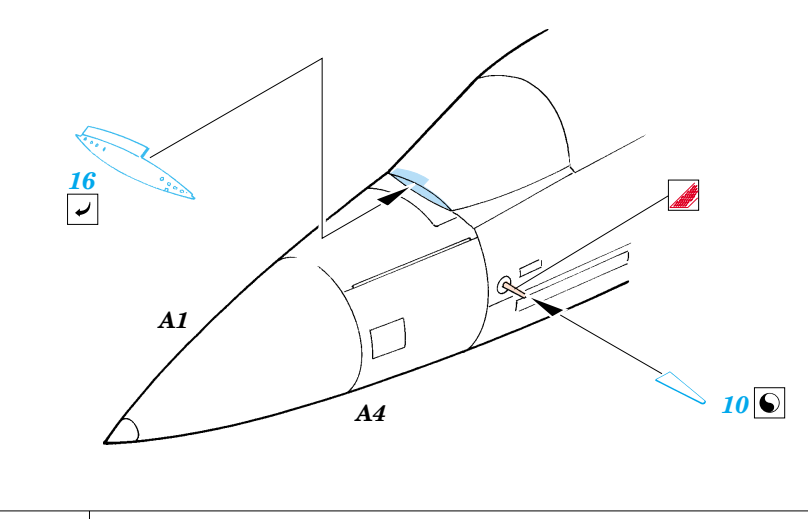

C31

2 sets

1 Ⓜ MA1

5 pcs K2

References: - Wings No.1 F-15E Strike Eagle - Window & Greene Ltd.
 - Replic No.25
 - Model expert No. 30
 - Detail & Scale Vol. 14 : F-15 Eagle
 - Squadron/Signal Publ. : Walk Around No.5528 - F-15