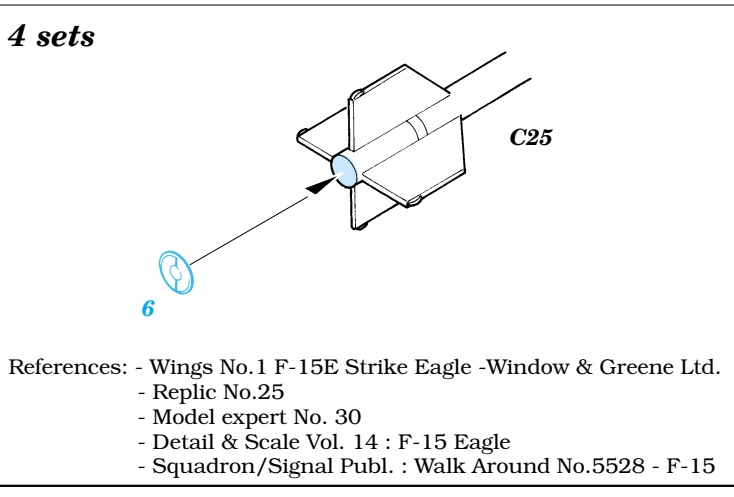

C31

2 sets

1 Ⓜ MA1

5 pcs K2

References: - Wings No.1 F-15E Strike Eagle - Window & Greene Ltd.
 - Replic No.25
 - Model expert No. 30
 - Detail & Scale Vol. 14 : F-15 Eagle
 - Squadron/Signal Publ. : Walk Around No.5528 - F-15