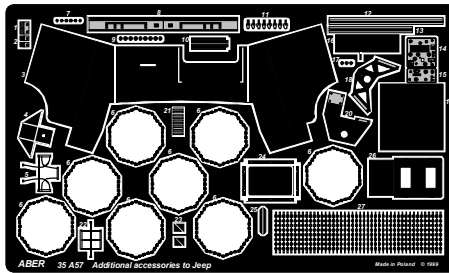

Additional accessories to "Jeep"

Dodatkowe akcesoria do dżipa

1/35 scale update

ABER®

35 A57

WWW.ABER.NET.PL

Made in Poland © 1999