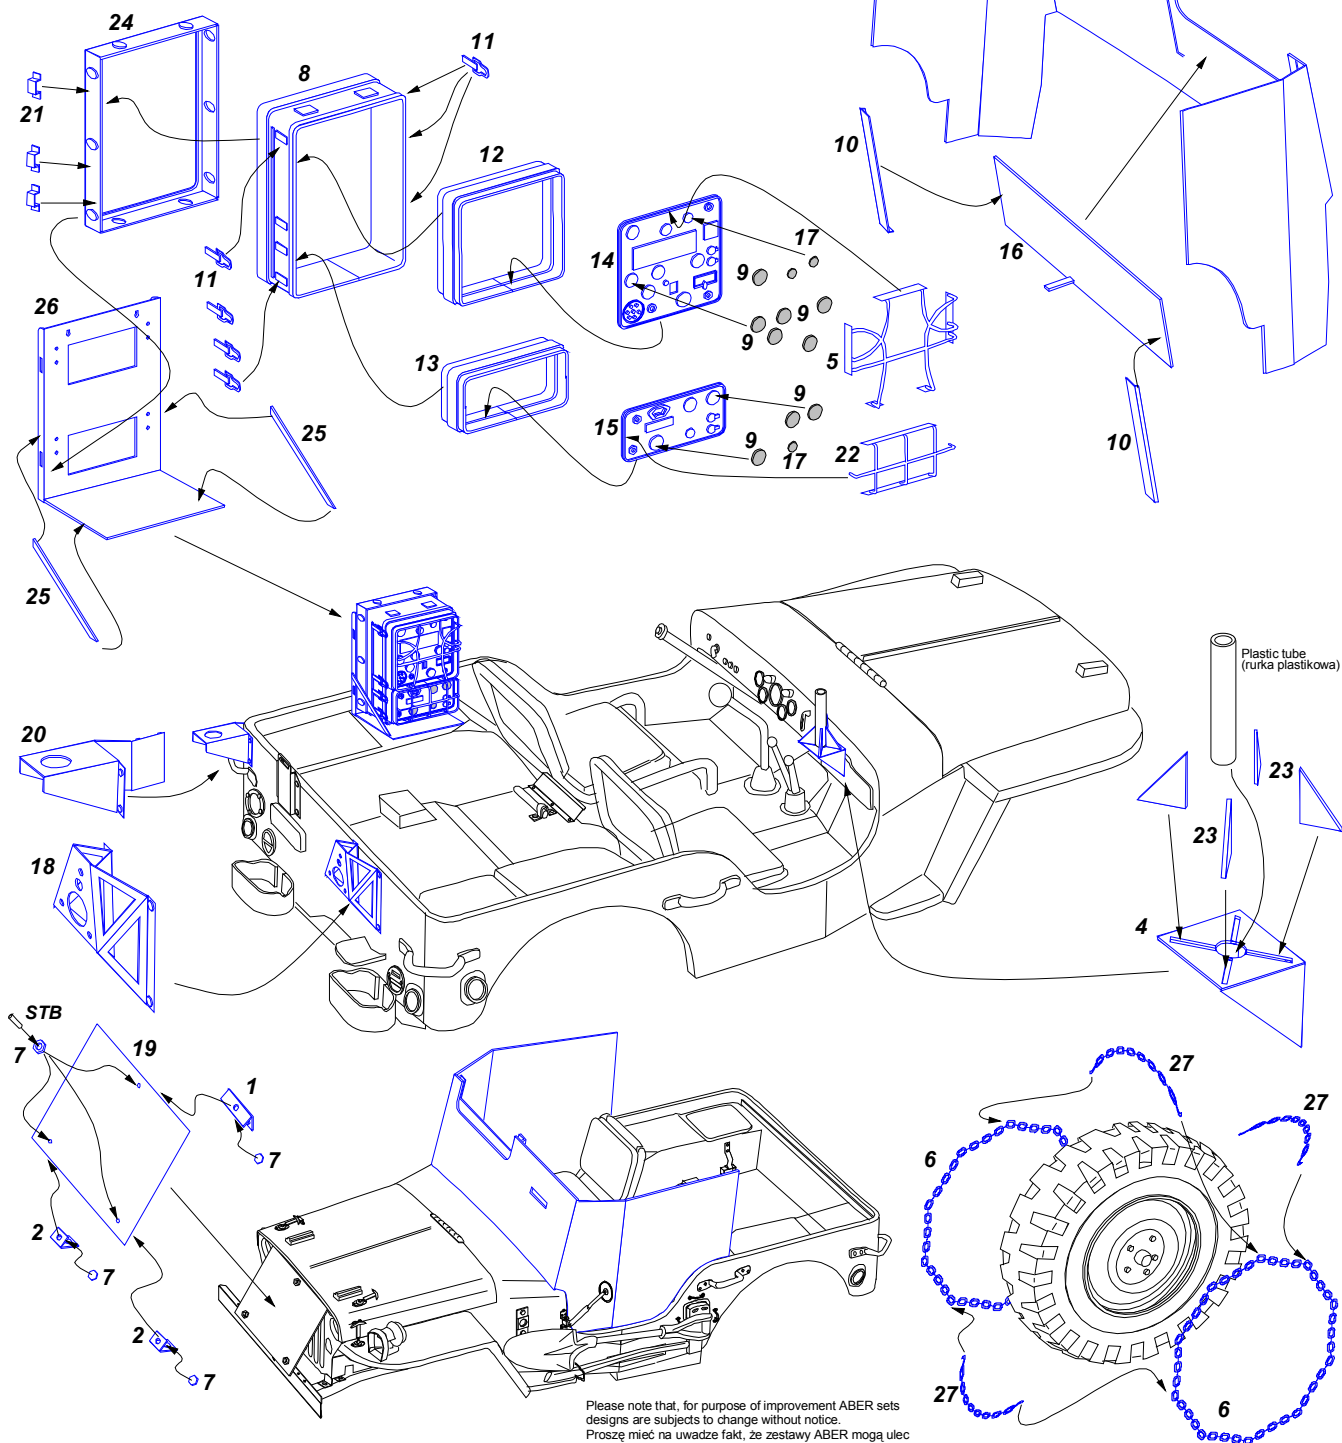

WARNING
Any unauthorized copying, producing and reproducing of ABER company products, or any part thereof, is strictly prohibited and any such action establishes liability for a civil action and may give rise to criminal prosecution.

We advise that better method to join metal to metal is soldering. Use ABER soldering solution AF20 (doradzamy łączenie części metalowych za pomocą lutowania. Zastosuj nasz topnik AF20)

OSTRZEŻENIE
Jakiegokolwiek kopiowanie, produkowanie i reprodukcja wyrobów firmy ABER bez zezwolenia, w całości lub części jest surowo zabronione. Powyższe działania powodują powstanie odpowiedzialności cywilnej oraz mogą spowodować wszczęcie postępowania karnego.