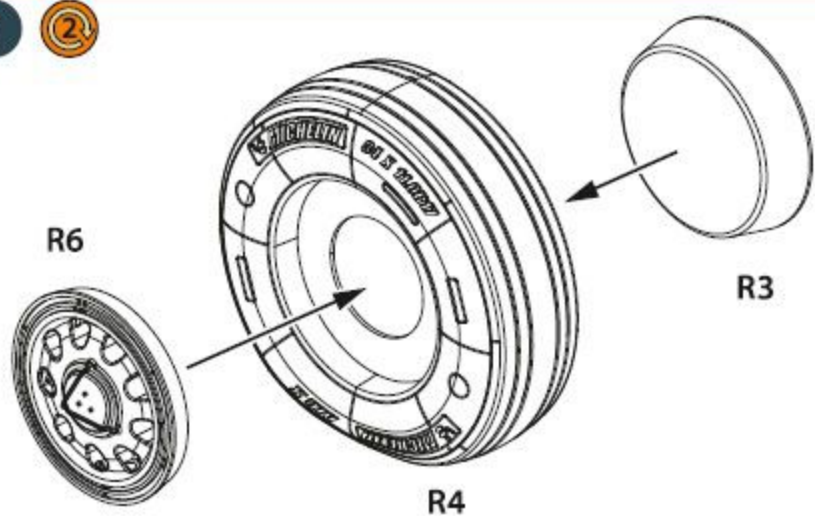

Clear Propz

RESIN

F-35A WHEEL SET

ACCESSORIES SET

1:48

#CPA48033

NUMBERS OF PARTS: 9 pcs

- 1** stages of assembly
- ?** optional
- A** variants of assembly
- do not glue
- A1** part number
- make a hole
- 1** apply decals
- detach with knife
- apply the adhesive mask
- paint
- bend
- N** repeat the operation N times

R4

R4

R3

R6

R6

R3

R2

R1 R5

1 2

CORRECT POSITION OF
MAIN WHEEL

←
FLIGHT DIRECTION

2