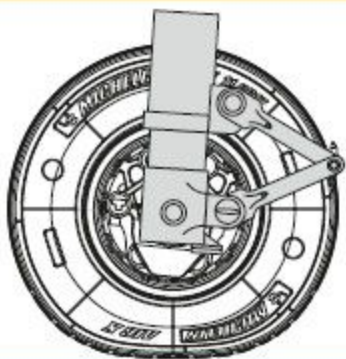

Clear Propz

RESIN

F-35A WHEEL SET

ACCESSORIES SET

1:48

#CPA48033

NUMBERS OF PARTS: 9 pcs

- 1** stages of assembly
- ?** optional
- A** variants of assembly
- do not glue
- A1** part number
- make a hole
- 1** apply decals
- detach with knife
- apply the adhesive mask
- paint
- bend
- N** repeat the operation N times

R4

R4

R3

R6

R6

R3

R2

R1 R5

1 2

CORRECT POSITION OF
MAIN WHEEL

←
FLIGHT DIRECTION

2