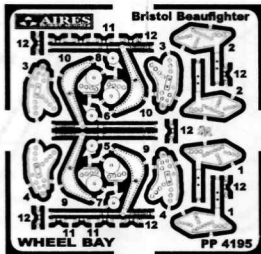

# 4195 Bristol Beaufighter 1/48 Wheel Bay Set

## PHOTO-ETCHED METAL PARTS