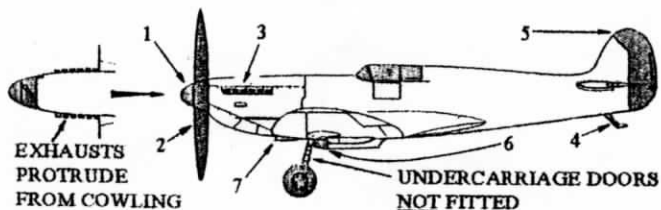

1/72 72046 SPITFIRE PROTOTYPE CONV.
(HASEGAWA MK 1)

SPITFIRE PROTOTYPE AS OF MARCH 5th 1936
(MAIDEN FLIGHT)

SPITFIRE PROTOTYPE AS FROM MID 1936